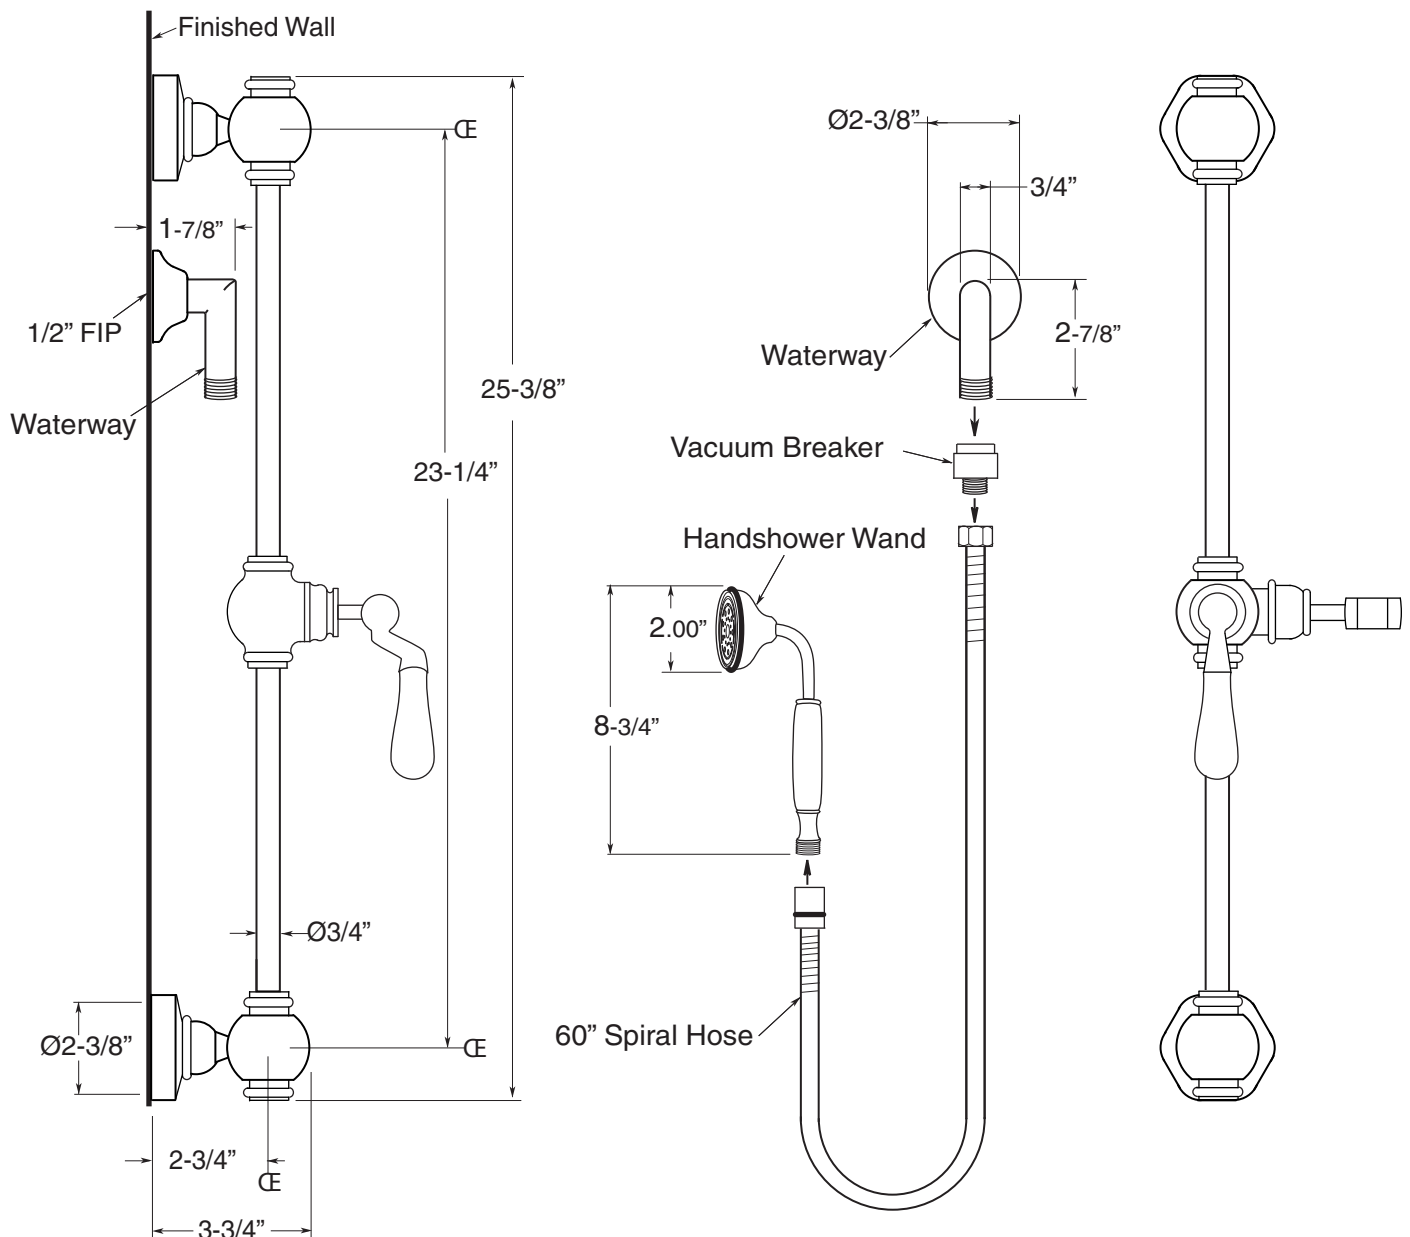

Wallmount Handshower Set With  
Waterway & Slidebar  
Offset Lever

78.482.253

FEATURES:

- All brass construction
- Available in all Sigma finishes
- Porcelain handshower Wand PN: 18.10.205  
All metal Wand available on request.
- 60" Spiral hose supplied PN: 18.10.016
- Vacuum breaker supplied PN: 18.10.017
- 1/2" FIP waterway supplied PN: 78.10.012
- 2.5 gpm flow restrictor installed in shower wand
- Meets: ASME A112.18.1 / CSA B125

Note: Measurements are subject to change or cancellation. No responsibility is assumed for use of superseded or voided pages.