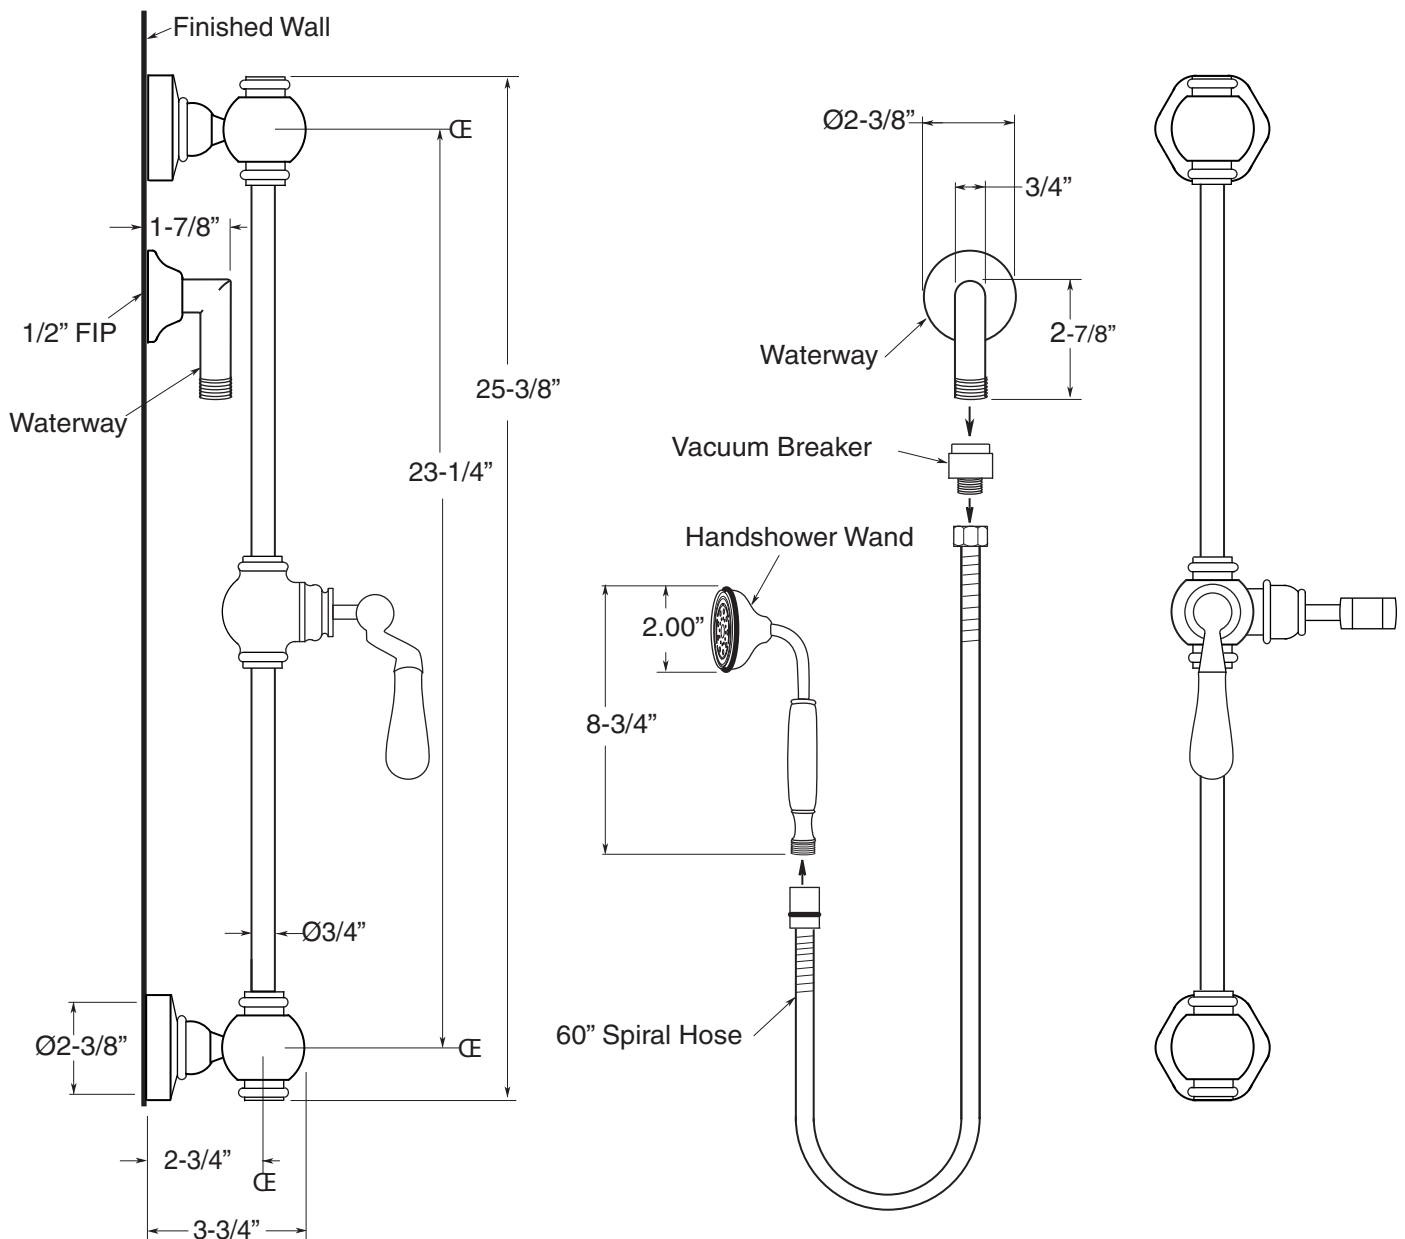

Rutherford

Wallmount Handshower Set
with Waterway & Slidebar
(482) Offset Lever
78.482.253

FEATURES:

- All brass construction
- Porcelain handshower wand P/N: 18.10.205
All metal wand available on request.
- 60" Spiral hose supplied P/N: 18.10.016
- Vacuum breaker supplied P/N: 18.15.056
- 1/2" FIP Waterway supplied P/N: 78.10.012
- 1.8 gpm flow restrictor installed in shower wand.
- Available in all finishes. Warranty varies according to finish selection.

Note: Measurements are subject to change or cancellation. No responsibility is assumed for use of superseded or voided pages.