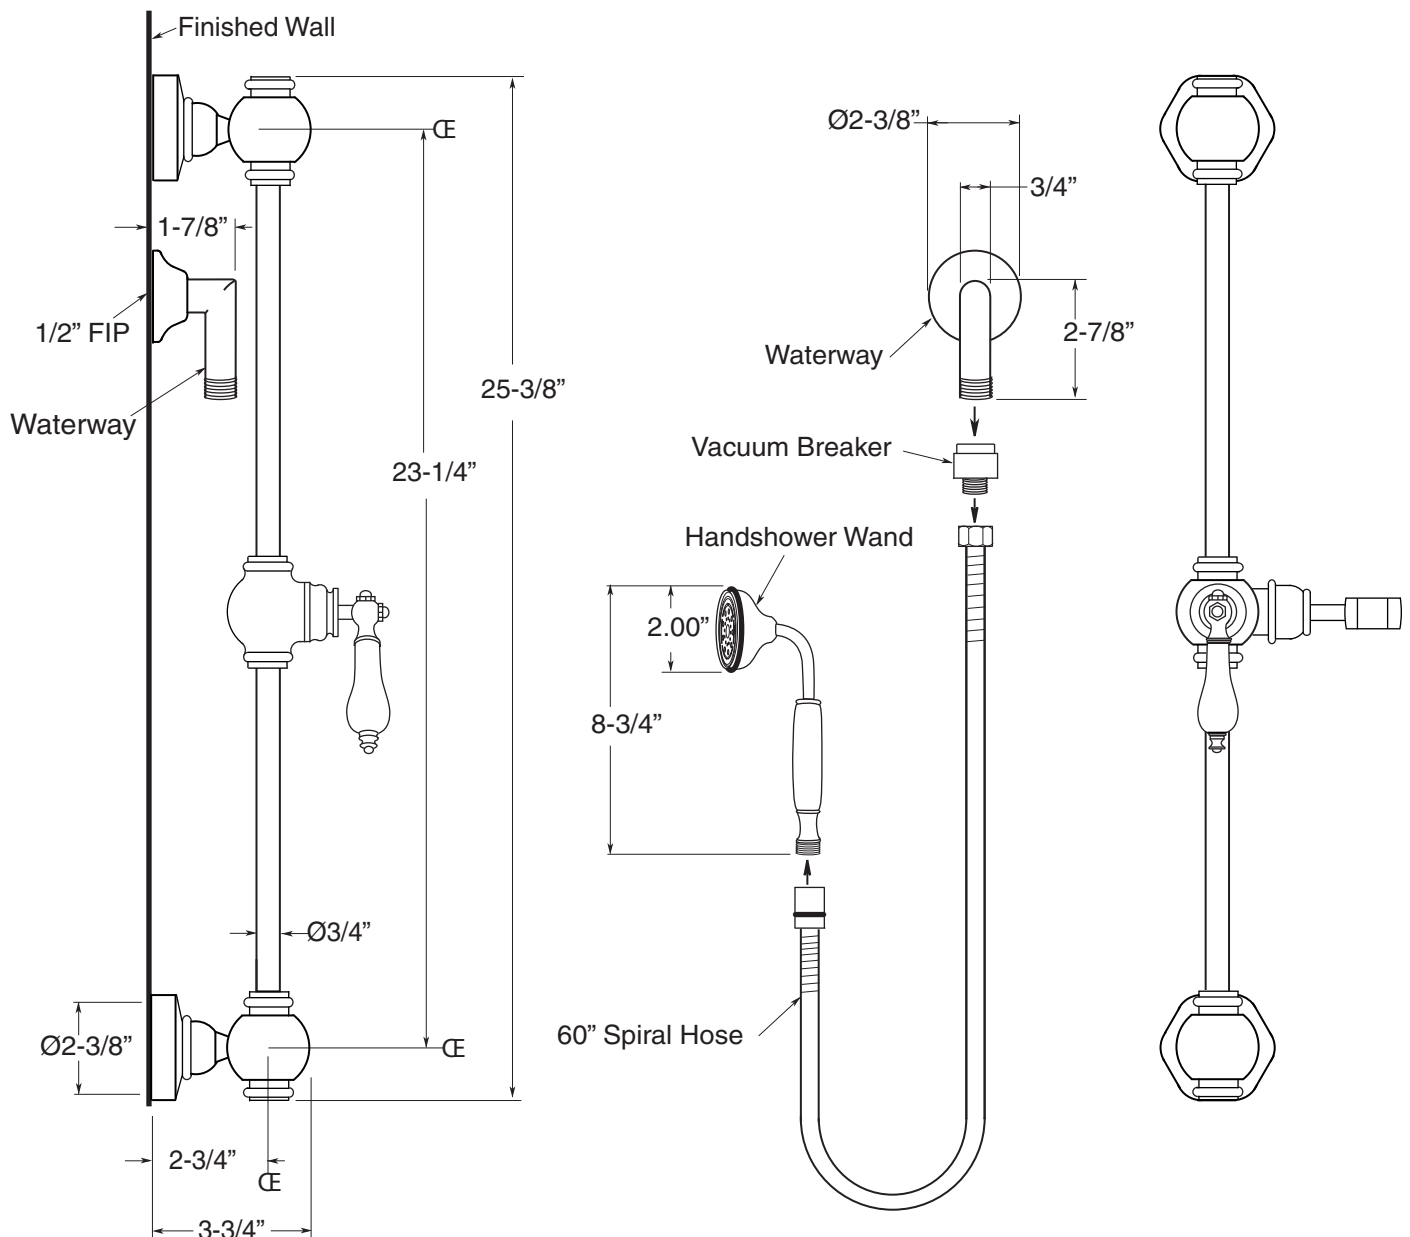

TechData

SPECIFICATIONS

Rutherford

FEATURES:

- All brass construction
- Porcelain handshower wand P/N: 18.10.205
All Metal Wand available on request.
- 60" Spiral hose supplied P/N: 18.10.016
- Vacuum breaker supplied P/N: 18.15.056
- 1/2" FIP Waterway supplied P/N: 78.10.012
- 1.8 gpm flow restrictor installed in shower wand.
- Available in all finishes. Warranty varies according to finish selection.

Wallmount Handshower Set
with Waterway & Slidebar
(485) Porcelain Lever
78.485.253

Note: Measurements are subject to change or cancellation. No responsibility is assumed for use of superseded or voided pages.