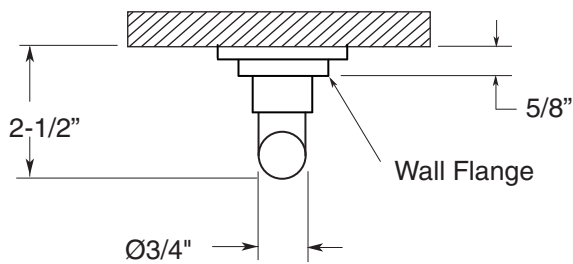

FEATURES

- Available in True Brushed Stainless Steel - only
- Mounting bracket and screws are supplied.

Robe Hook
with Brackets
True Brushed Stainless Steel
7.21RH00

TOP VIEW

FRONT VIEW

SIDE VIEW

Note: Measurements are subject to change or cancellation. No responsibility is assumed for use of superseded or voided pages.