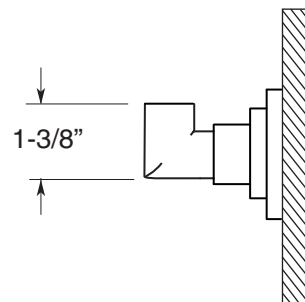

FEATURES

- Available in True Brushed Stainless Steel - only
- Mounting bracket and screws are supplied.

Robe Hook
with Brackets
True Brushed Stainless Steel
7.21RH00

TOP VIEW

FRONT VIEW

SIDE VIEW

Note: Measurements are subject to change or cancellation. No responsibility is assumed for use of superseded or voided pages.