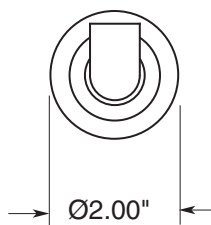

FEATURES

- Available in True Brushed Stainless Steel - only
- Mounting bracket and screws are supplied.

Robe Hook
with Brackets
True Brushed Stainless Steel
7.21RH00

TOP VIEW

FRONT VIEW

SIDE VIEW

Note: Measurements are subject to change or cancellation. No responsibility is assumed for use of superseded or voided pages.