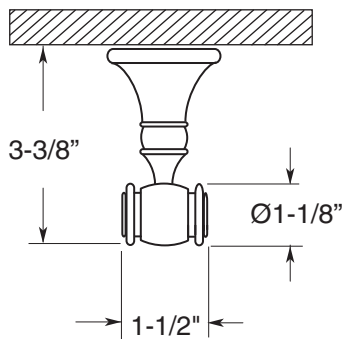

FEATURES:

- All brass construction.
- Available in all finishes. Warranty varies according to finish selection.
- Mounting bracket and screws are supplied.

Robe Hook  
with Brackets

7.56RH00

**TOP VIEW**

**FRONT VIEW**

**SIDE VIEW**

Note: Measurements are subject to change or cancellation. No responsibility is assumed for use of superseded or voided pages.