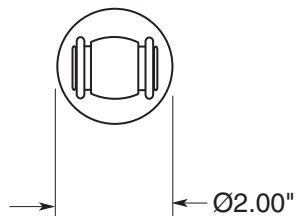

FEATURES:

- All brass construction.
- Available in all finishes. Warranty varies according to finish selection.
- Mounting bracket and screws are supplied.

Robe Hook  
with Brackets

7.56RH00

**TOP VIEW**

**FRONT VIEW**

**SIDE VIEW**

Note: Measurements are subject to change or cancellation. No responsibility is assumed for use of superseded or voided pages.