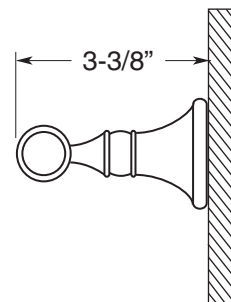

FEATURES:

- All brass construction.
- Available in all finishes. Warranty varies according to finish selection.
- Mounting bracket and screws are supplied.

Robe Hook  
with Brackets

7.56RH00

**TOP VIEW**

**FRONT VIEW**

**SIDE VIEW**

Note: Measurements are subject to change or cancellation. No responsibility is assumed for use of superseded or voided pages.