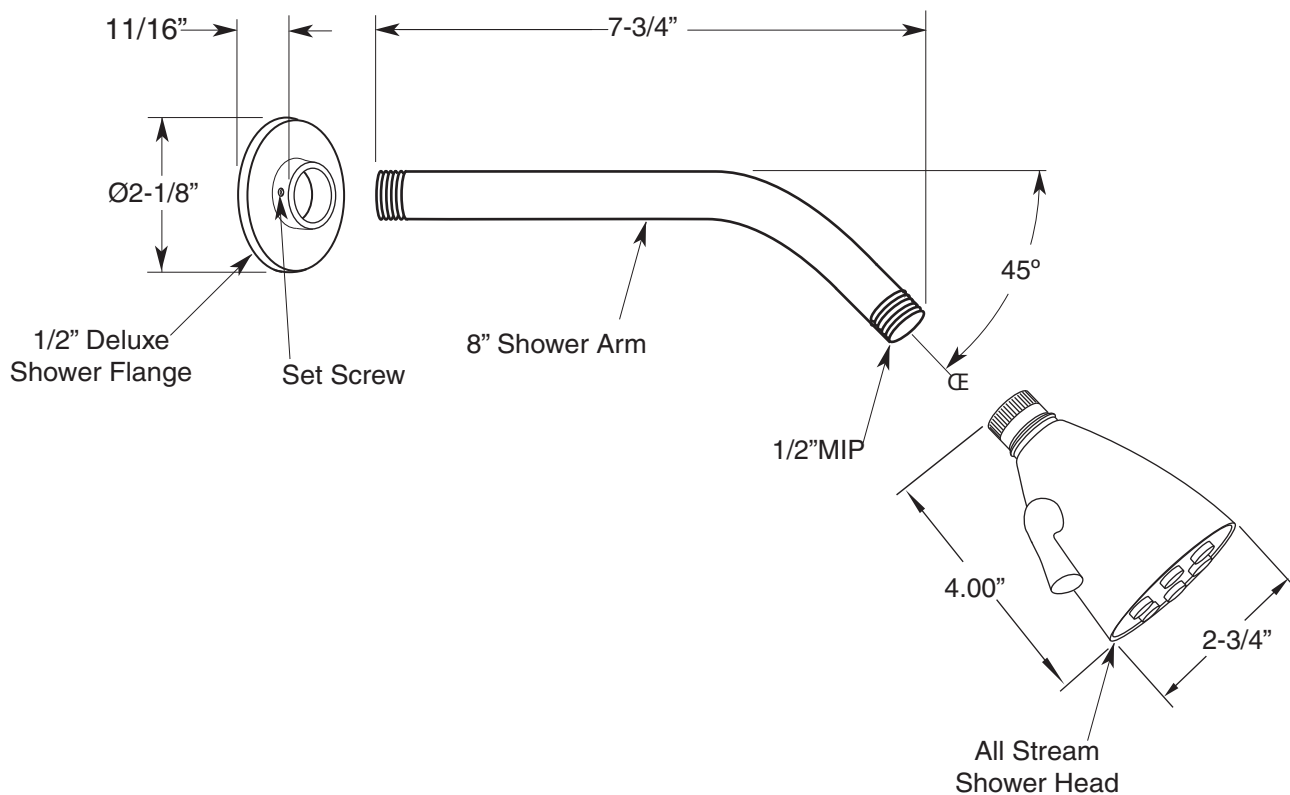

Reserve  
Collection

**FEATURES:**

- All brass construction
- 6 Plunger spray nozzle, swivel connection showerhead  
P/N: 18.10.024
- 8" extended shower arm P/N: 18.10.043
- 1/2" Deluxe shower flange P/N: 18.10.102
- 1.8 gpm flow restrictor installed
- Available in all finishes. Warranty varies according to finish selection.

All-Stream Showerhead with  
8" Arm & Deluxe Flange

78.10.500

Note: Measurements are subject to change or cancellation. No responsibility is assumed for use of superseded or voided pages.