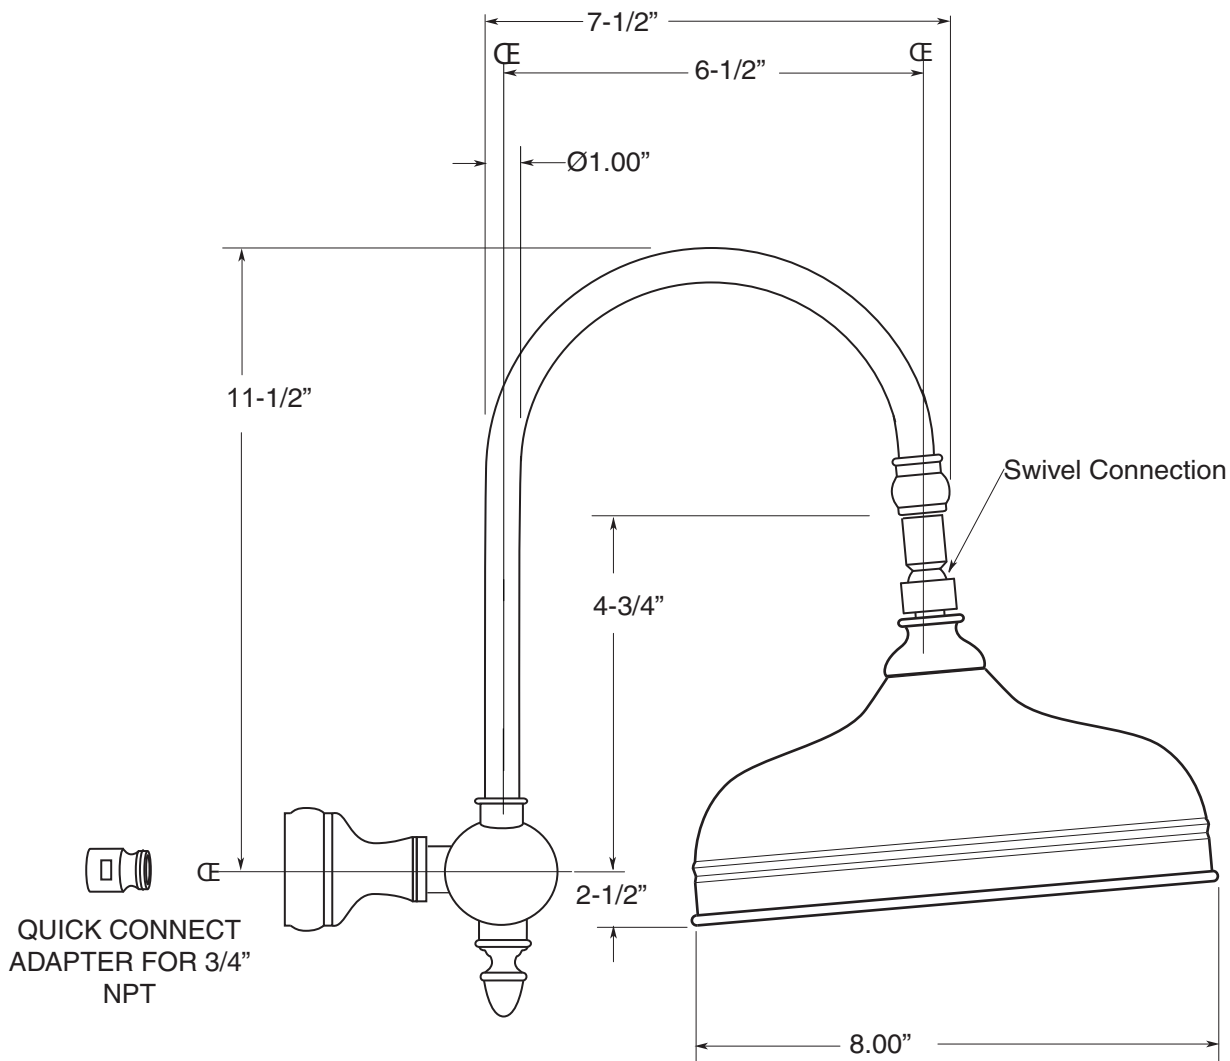

Reserve  
Collection

8" Rainhead with Arched  
Shower Arm

78.10.520

FEATURES:

- All brass construction
- 1.8 gpm Showerhead
- Available in all finishes. Warranty varies according to finish selection.

Note: Measurements are subject to change or cancellation. No responsibility is assumed for use of superseded or voided pages.