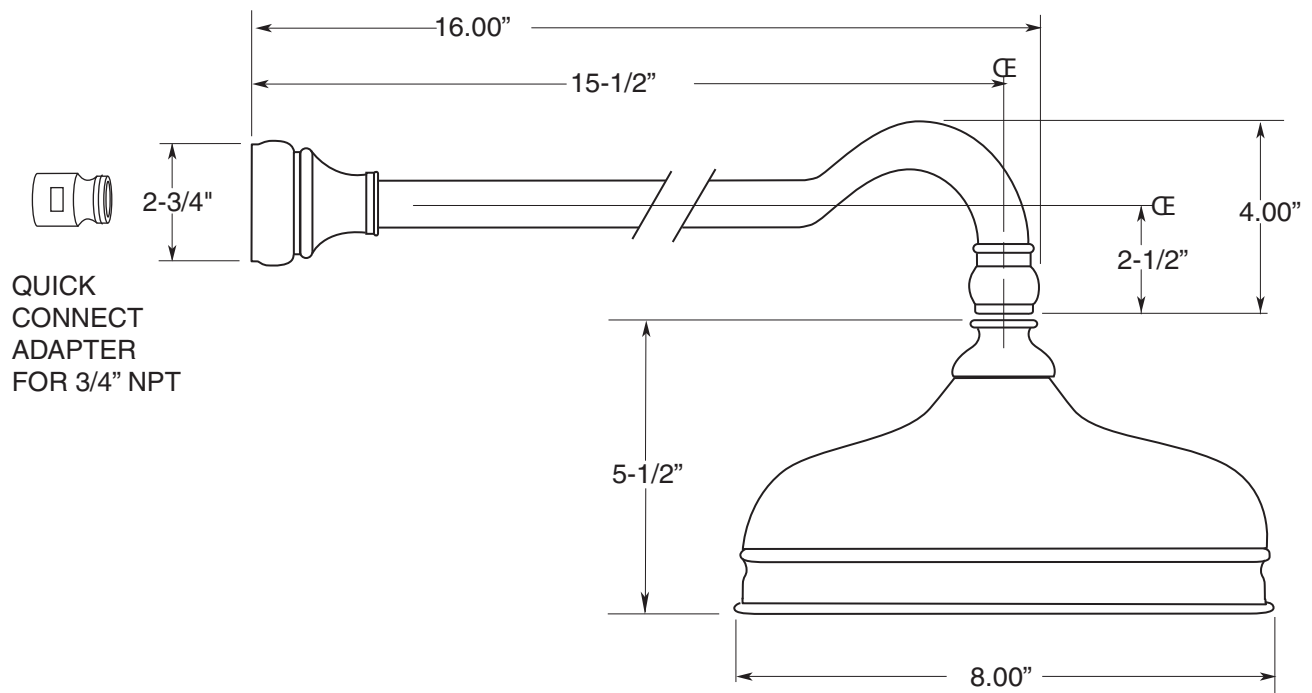

TechData

Specifications

Reserve

Collection

8" Rainhead with Curved Shower Arm

78.10.525

FEATURES:

- All brass construction
- 1.8 gpm Showerhead
- Available in all finishes. Warranty varies according to finish selection.
- Swivel connector available PN: APS.10.082

Note: Measurements are subject to change or cancellation. No responsibility is assumed for use of superseded or voided pages.