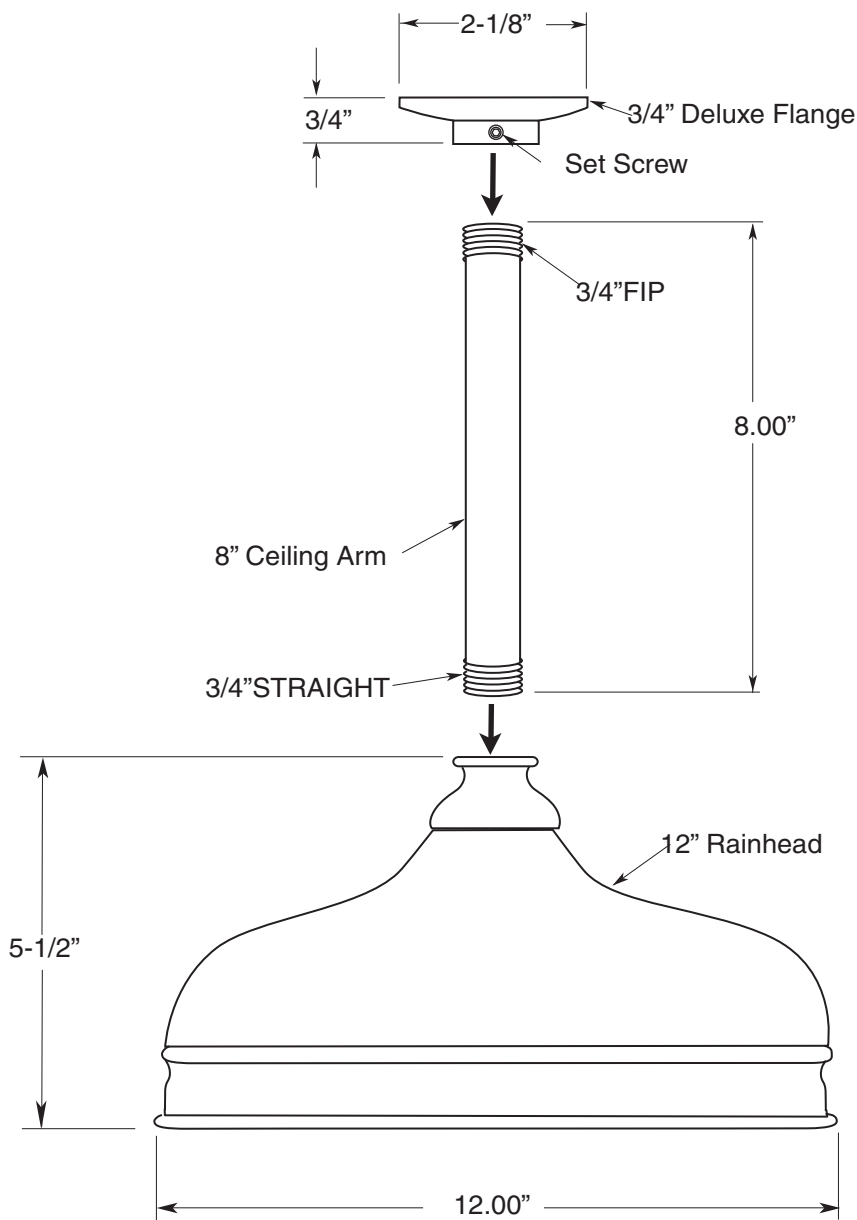

Reserve
Collection

12" Rainhead with
8" Ceiling Arm - 3/4" NPT &
3/4" Flange

78.10.530

FEATURES:

- All brass construction
- Available in all finishes. Warranty varies according to finish selection.
- Deluxe 3/4" shower flange PN: 18.10.100
- Showerhead 1.8 GPM

Note: Measurements are subject to change or cancellation. No responsibility is assumed for use of superseded or voided pages.