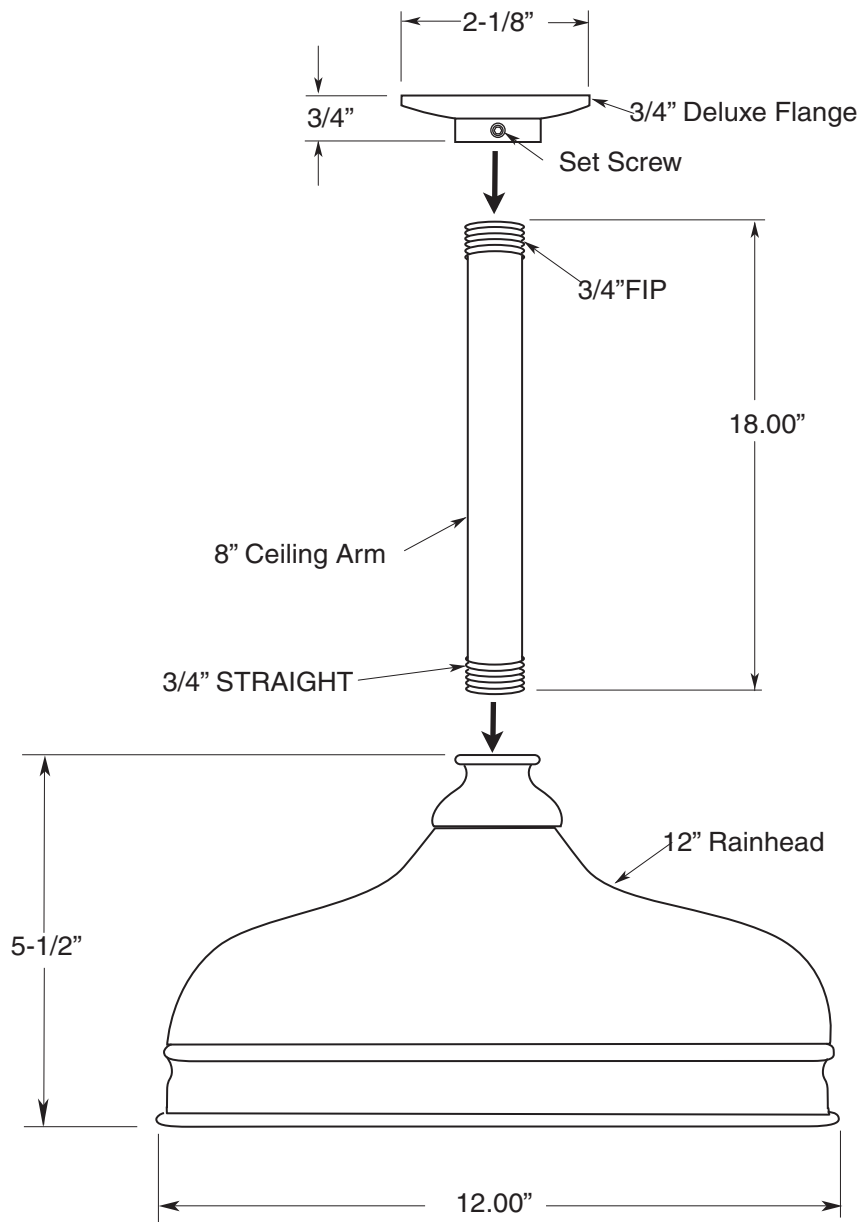

FEATURES:

- All brass construction
- Available in all finishes. Warranty varies according to finish selection.
- Deluxe 3/4" shower flange PN: 18.10.100
- Certified to meet and exceed the following codes and standards:
ASME A112.18.1-2005/CSAB125.1-2005

12" Rainhead with
18" Ceiling Arm & 3/4" Flange

78.10.535

Note: Measurements are subject to change or cancellation. No responsibility is assumed for use of superseded or voided pages.