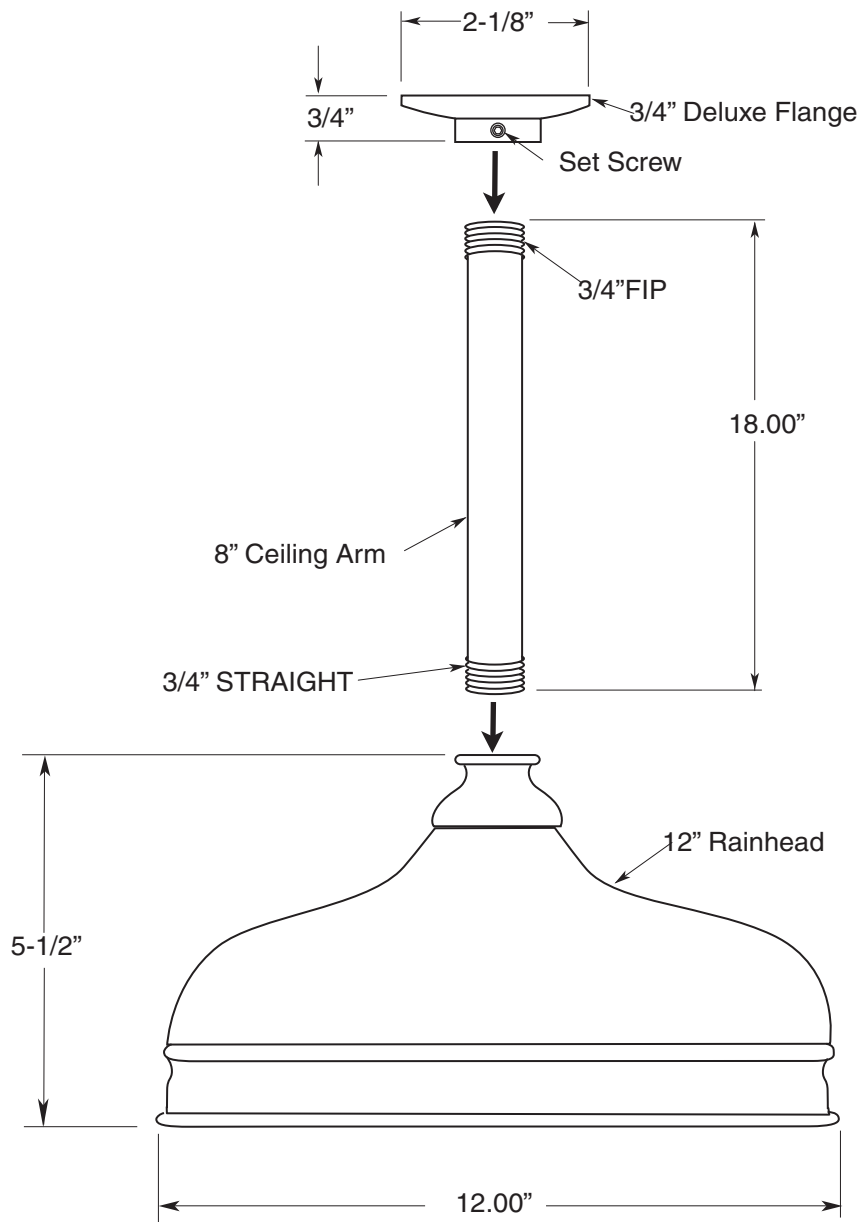

Reserve
Collection

12" Rainhead with
18" Ceiling Arm & 3/4" Flange
78.10.535

FEATURES:

- All brass construction
- Available in all finishes. Warranty varies according to finish selection.
- Deluxe 3/4" shower flange PN: 18.10.100
- Showerhead 1.8 gpm

Note: Measurements are subject to change or cancellation. No responsibility is assumed for use of superseded or voided pages.