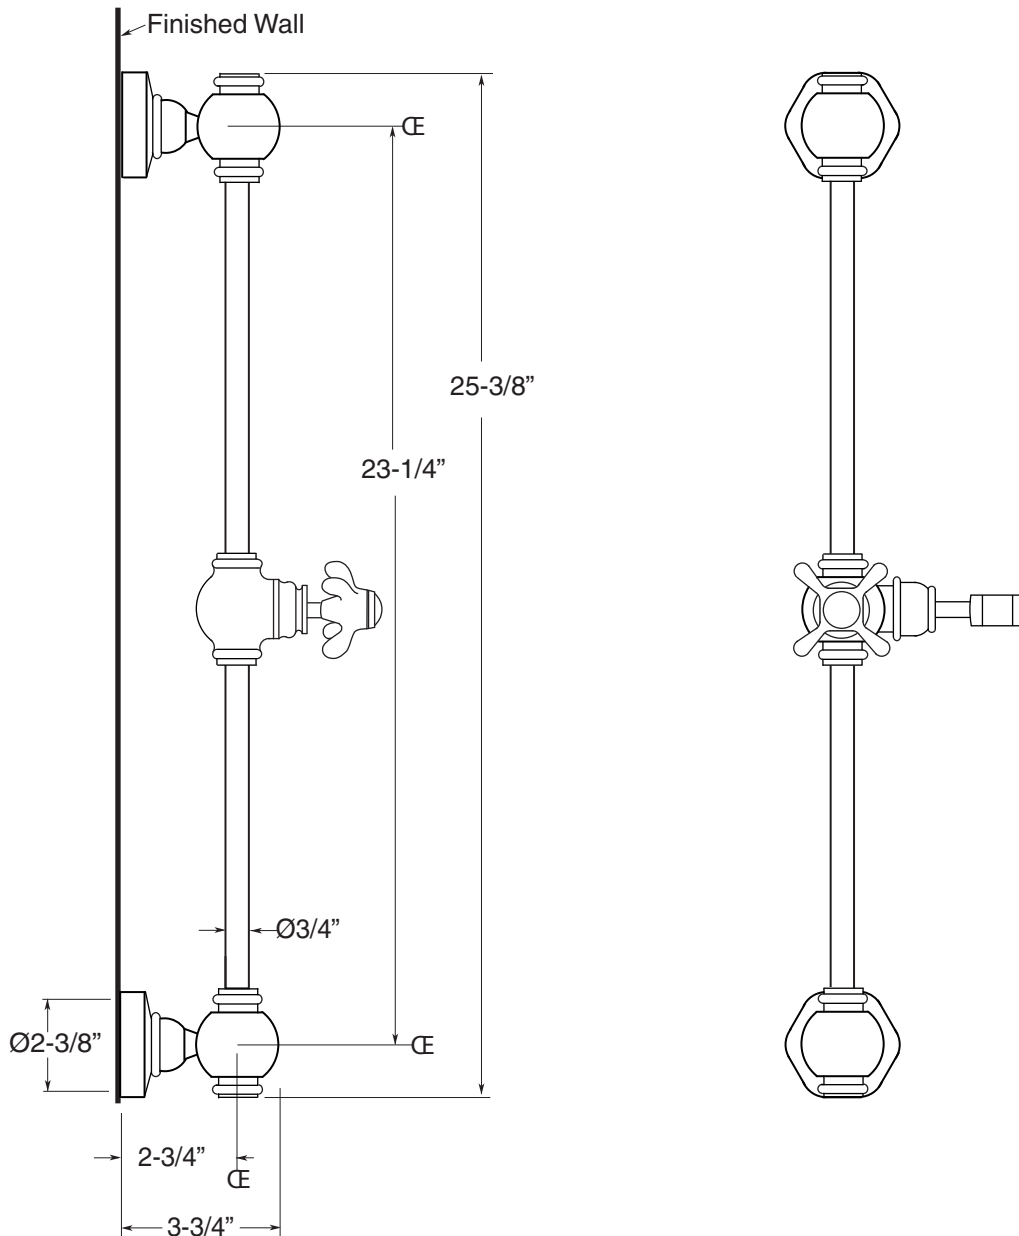

TechData

SPECIFICATIONS

Cote d'Or

FEATURES:

- All brass construction.
- Available in all finishes. Warranty varies according to finish selection.
- Mounting hardware is included.

Deluxe Slidebar Assembly
with (021) Drop Cross Handle
78.021.121

Note: Measurements are subject to change or cancellation. No responsibility is assumed for use of superseded or voided pages.