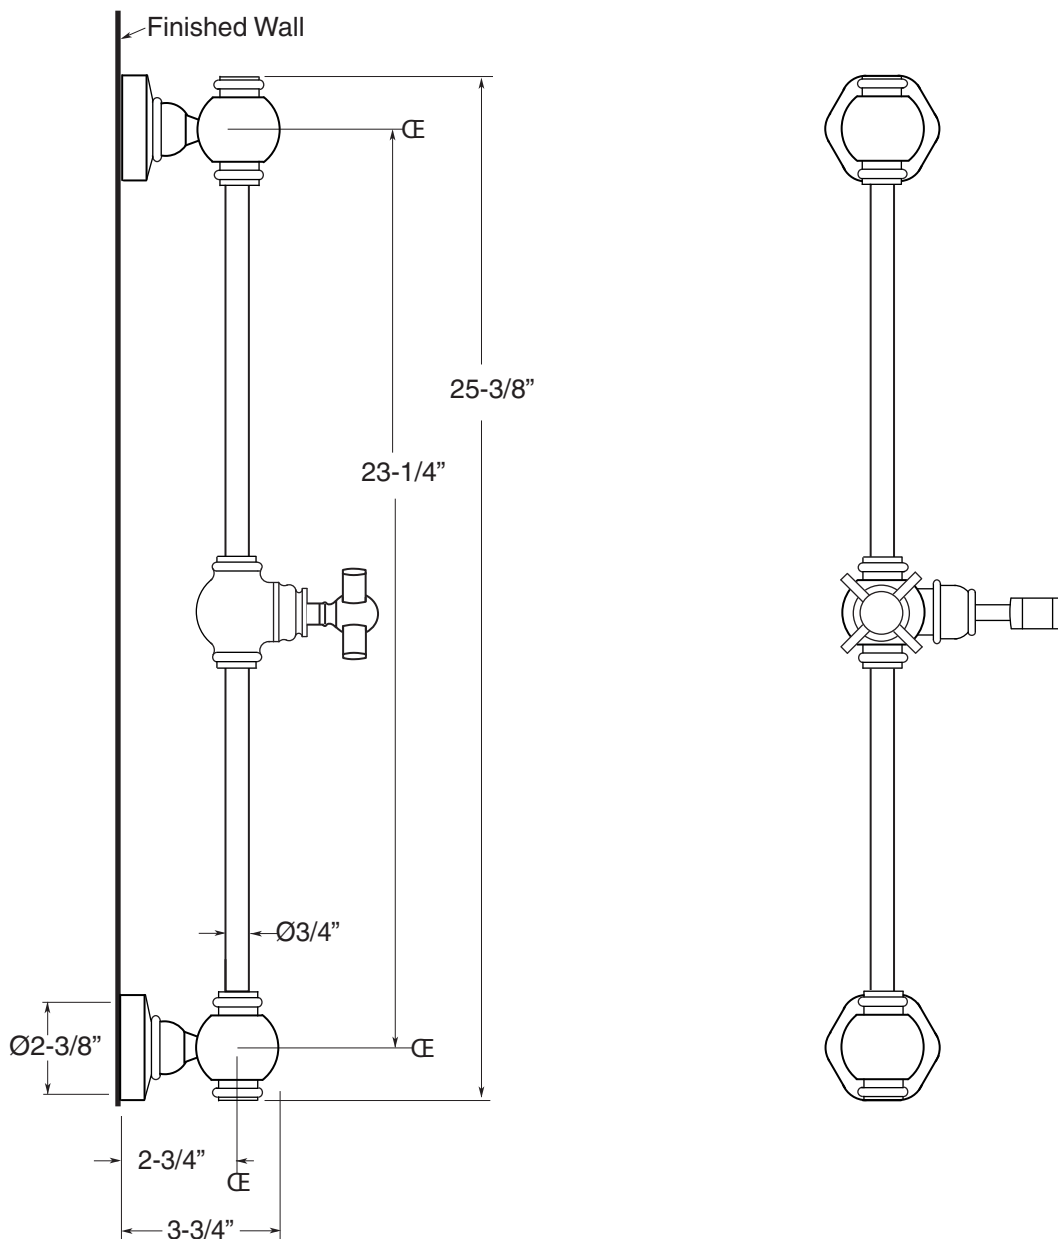

## SPECIFICATIONS

### Margaux

**FEATURES:**

- All brass construction.
- Available in all finishes. Warranty varies according to finish selection.
- Mounting hardware is included.

Deluxe Slidebar Assembly  
with (157) Cross Handle

78.157.121

Note: Measurements are subject to change or cancellation. No responsibility is assumed for use of superseded or voided pages.