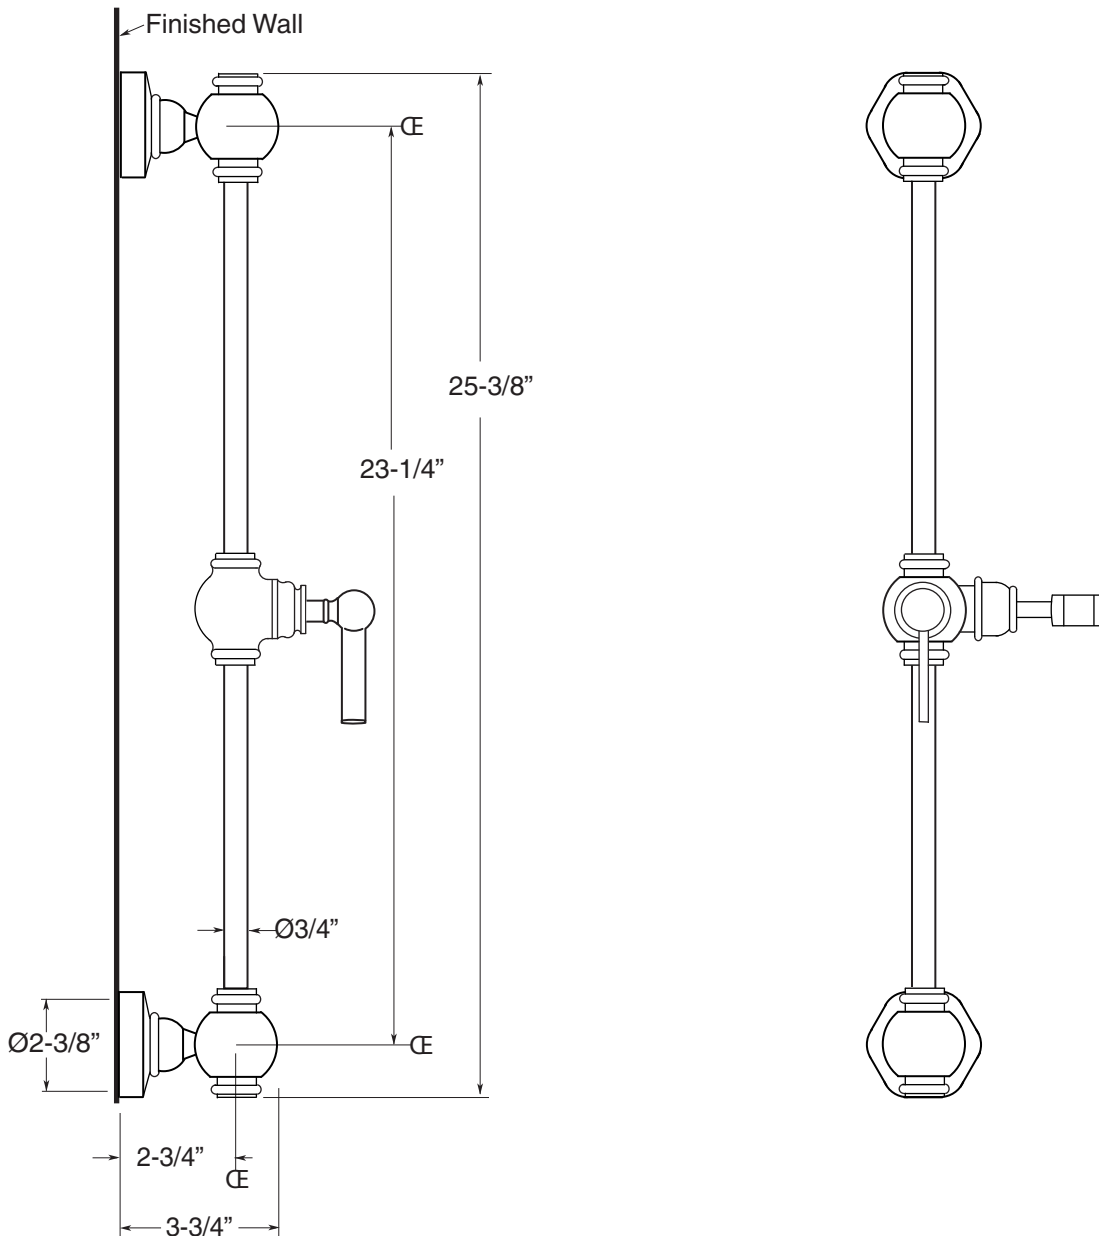

Margaux

Deluxe Slidebar Assembly  
with (158) Brass Lever

78.158.121

FEATURES:

- All brass construction.
- Available in all finishes. Warranty varies according to finish selection.
- Mounting hardware is included.

Note: Measurements are subject to change or cancellation. No responsibility is assumed for use of superseded or voided pages.