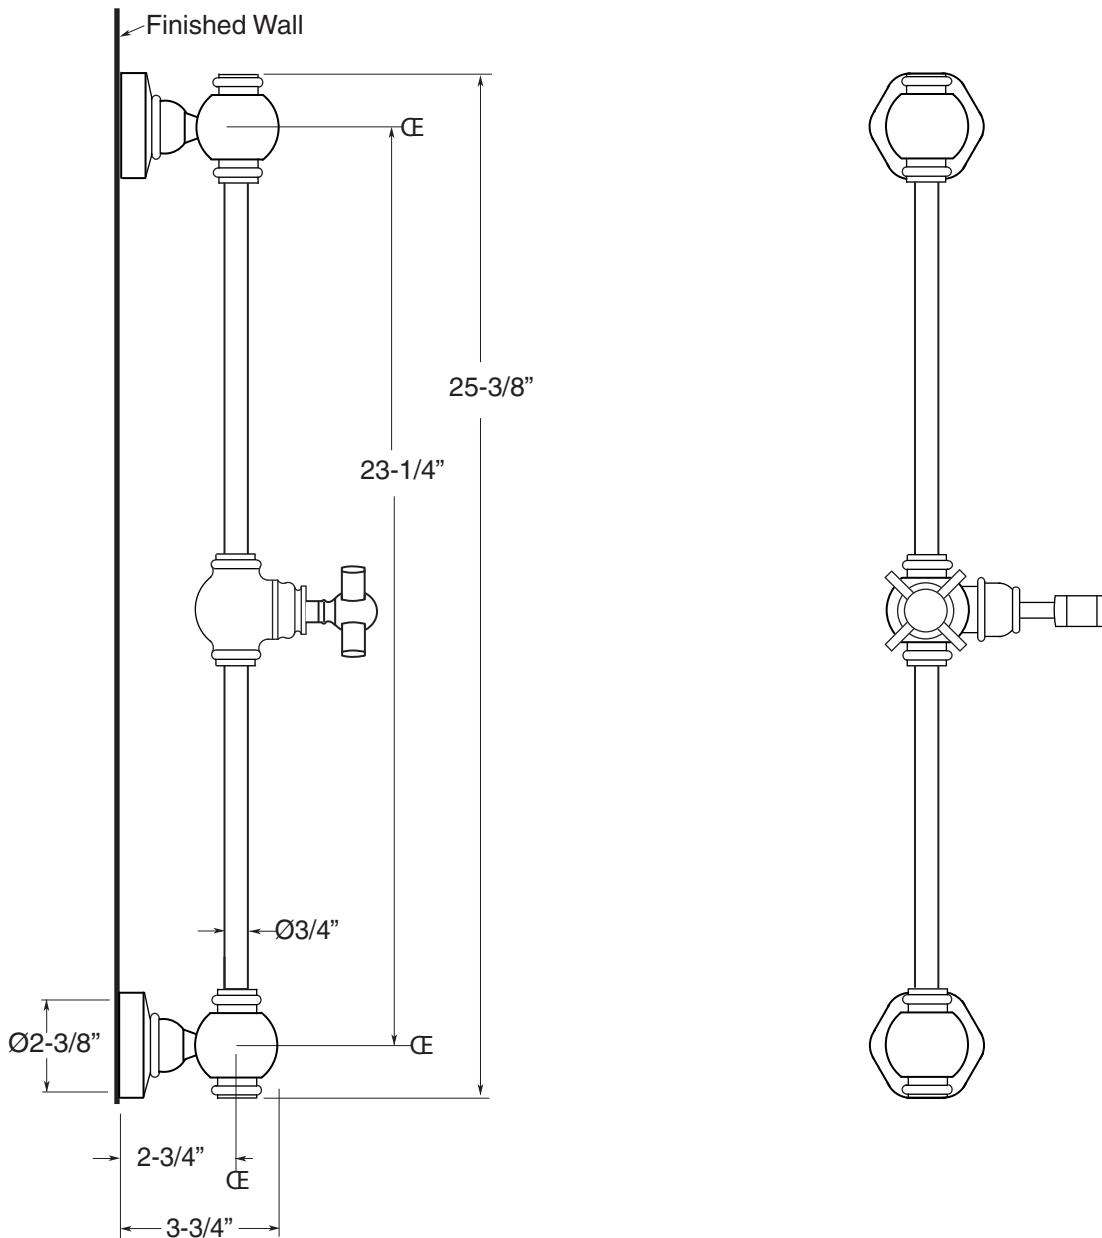

TechData

SPECIFICATIONS

St. Julien

FEATURES:

- All brass construction.
- Available in all finishes. Warranty varies according to finish selection.
- Mounting hardware is included.

Deluxe Slidebar Assembly
with (463) Cross Handle

78.463.121

Note: Measurements are subject to change or cancellation. No responsibility is assumed for use of superseded or voided pages.