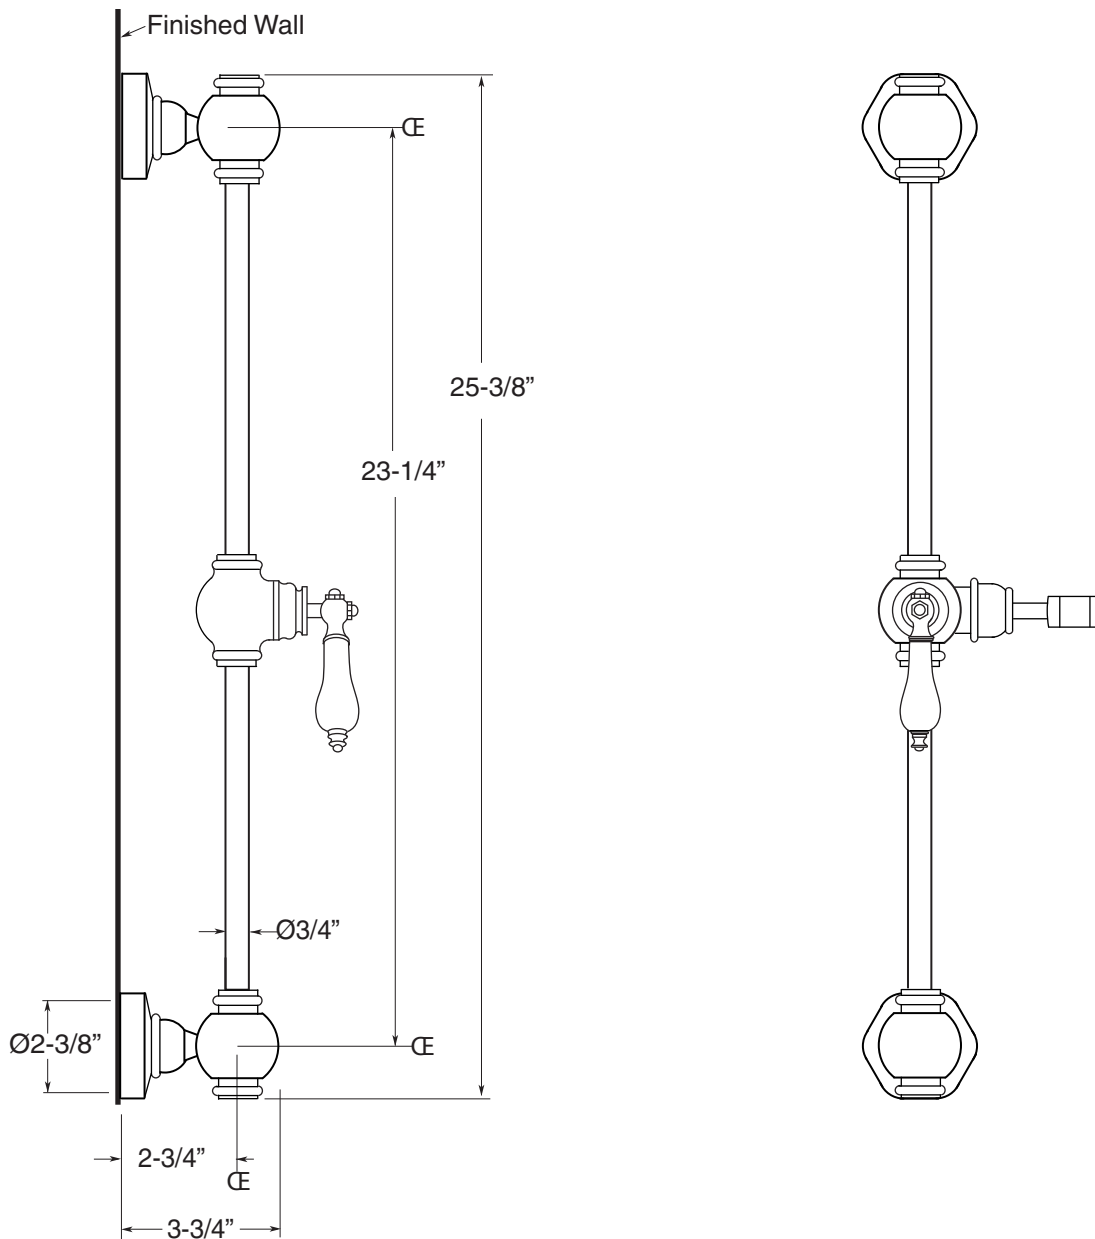

TechData

SPECIFICATIONS

St. Julien

FEATURES:

- All brass construction.
- Available in all finishes. Warranty varies according to finish selection.
- Mounting hardware is included.

Deluxe Slidebar Assembly
with (465) Porcelain Lever

78.465.121

Note: Measurements are subject to change or cancellation. No responsibility is assumed for use of superseded or voided pages.