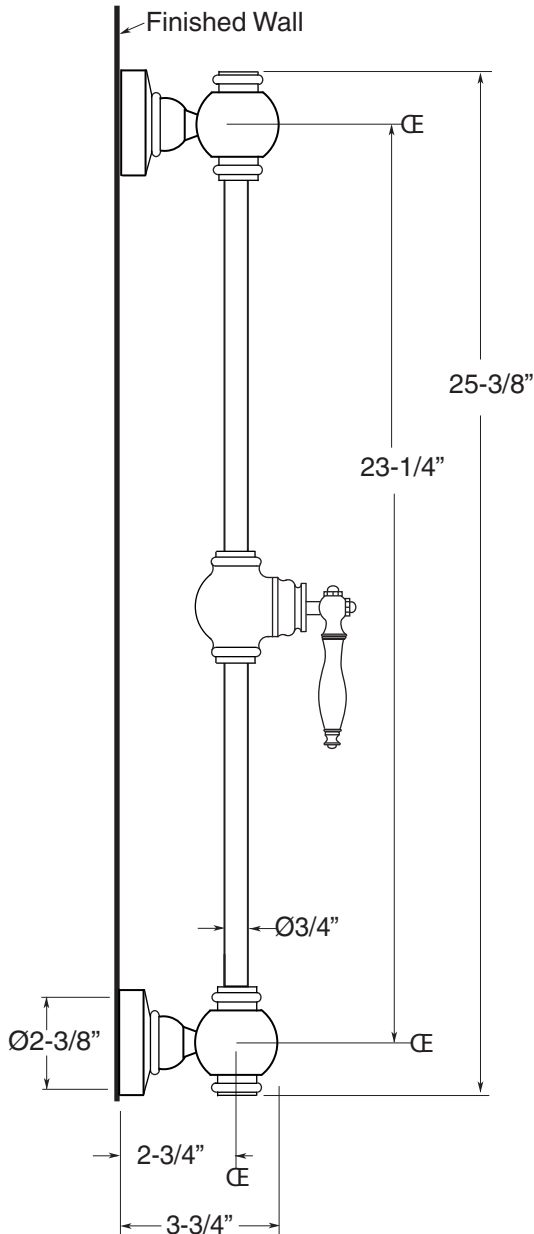

TechData

SPECIFICATIONS

St. Julien

FEATURES:

- All brass construction.
- Available in all finishes. Warranty varies according to finish selection.
- Mounting hardware is included.

Deluxe Slidebar Assembly
with (466) Finial Lever

78.466.121

Note: Measurements are subject to change or cancellation. No responsibility is assumed for use of superseded or voided pages.