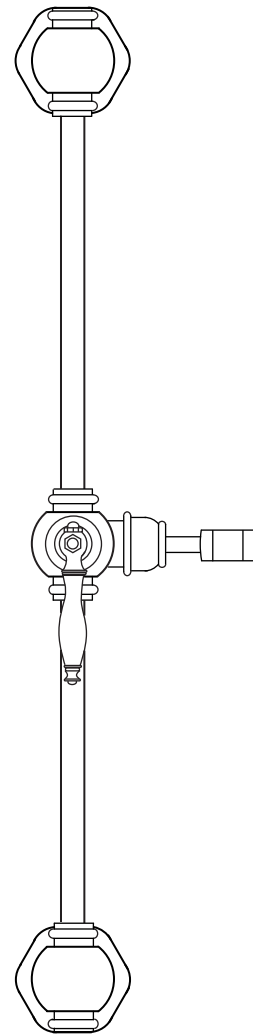

TechData

SPECIFICATIONS

St. Julien

FEATURES:

- All brass construction.
- Available in all finishes. Warranty varies according to finish selection.
- Mounting hardware is included.

Deluxe Slidebar Assembly
with (466) Finial Lever

78.466.121

Note: Measurements are subject to change or cancellation. No responsibility is assumed for use of superseded or voided pages.