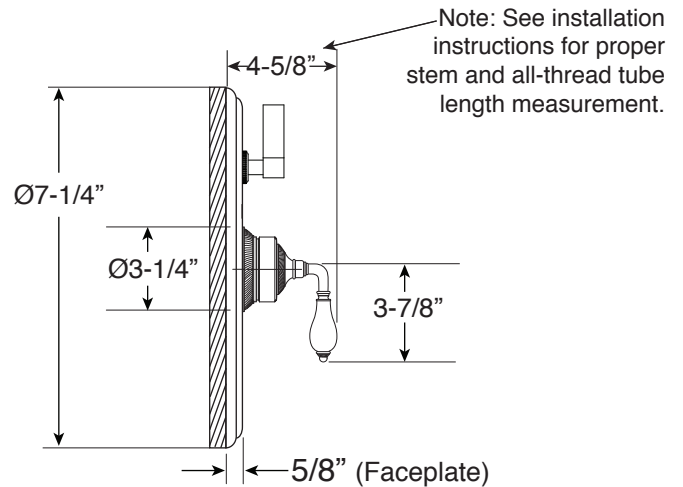

Series 3200

Pressure Balance Shower by Shower Set

1.002567

(1.002567T - Trim Only)

Venezia Handle

16 pt.

FEATURES:

- Forged brass construction
- Valve cartridge 18.30.893
- Diverter cartridge: 18.30.898
- Adjustable hot limit safety stop
- Reversible cartridge
- 4.5 GPM @ 45 PSI

FRONT VIEW

SIDE VIEW

**Note: Stem and all-thread tube will be sent with handle trim.*

Please Note:

Must purchase the two desired shower components separately. See current catalog for shower component options.

Note: Measurements are subject to change. No responsibility is assumed for use of superseded or voided pages.