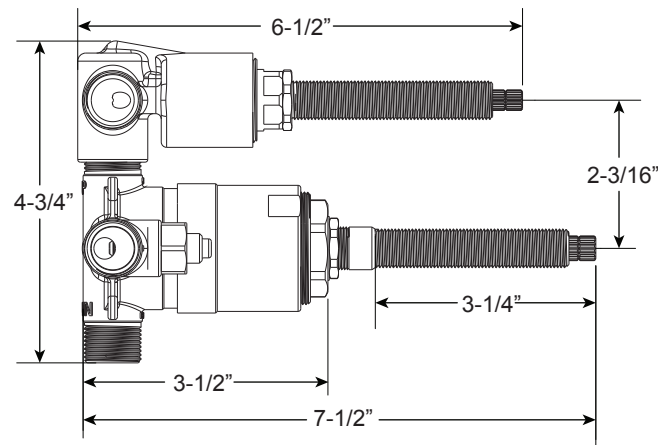

Series 3200

Pressure Balance Shower by Shower Set

1.002567

(1.002567T - Trim Only)

Venezia Handle

16 pt.

FEATURES:

- Forged brass construction
- Valve cartridge 18.30.893
- Diverter cartridge: 18.30.898
- Adjustable hot limit safety stop
- Reversible cartridge
- 4.5 GPM @ 45 PSI

FRONT VIEW

SIDE VIEW

**Note: Stem and all-thread tube will be sent with handle trim.*

Please Note:

Must purchase the two desired shower components separately. See current catalog for shower component options.

Note: Measurements are subject to change. No responsibility is assumed for use of superseded or voided pages.