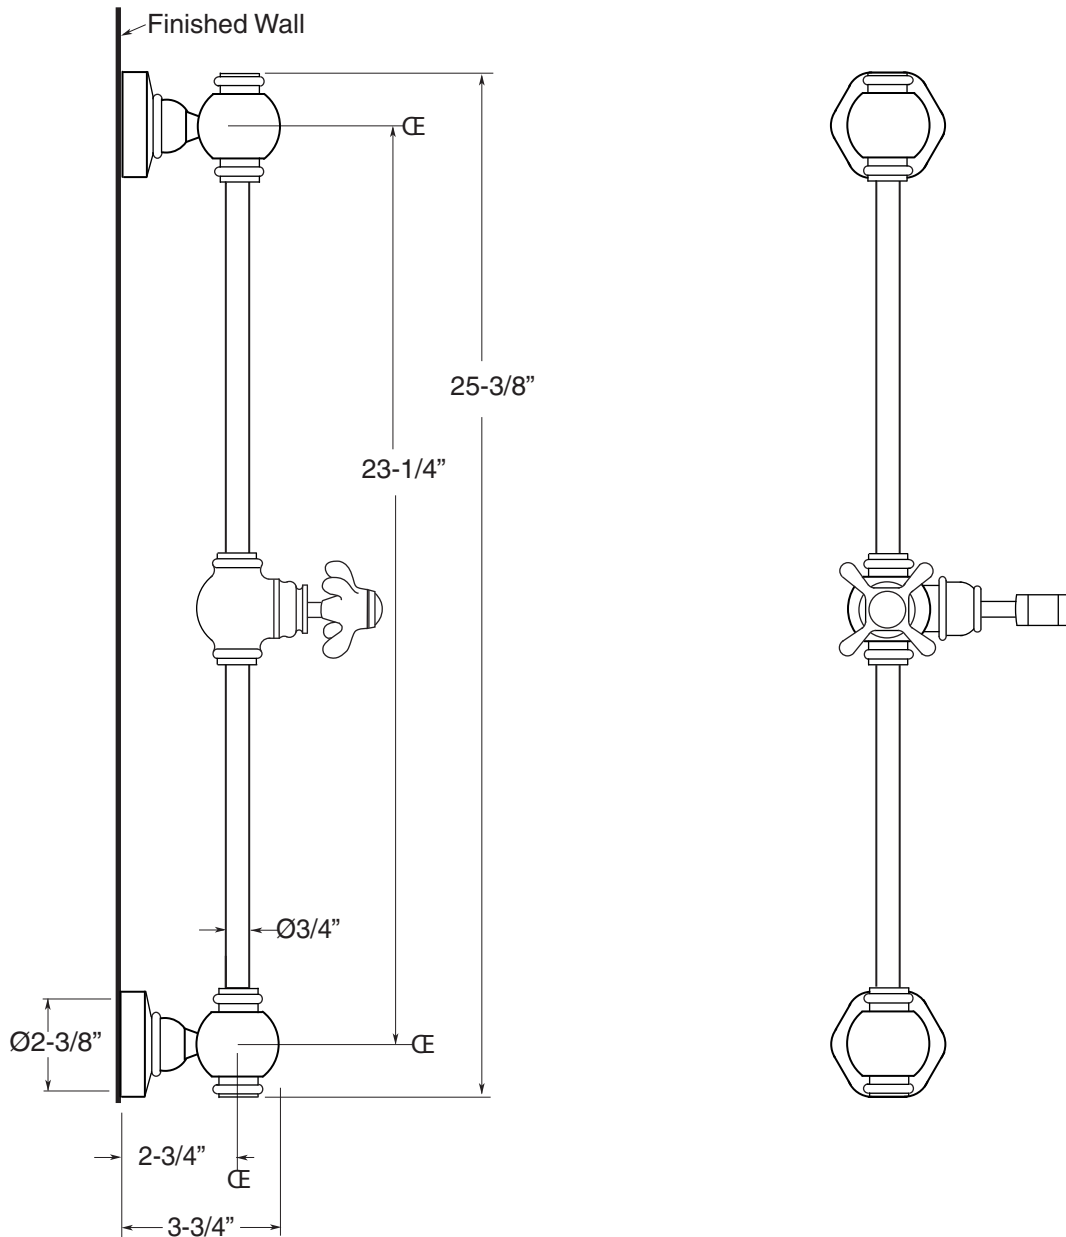

TechData

SPECIFICATIONS

Rutherford

Deluxe Slidebar Assembly
with (481) Drop Cross Handle

78.481.121

FEATURES:

- All brass construction.
- Available in all finishes. Warranty varies according to finish selection.
- Mounting hardware is included.

Note: Measurements are subject to change or cancellation. No responsibility is assumed for use of superseded or voided pages.