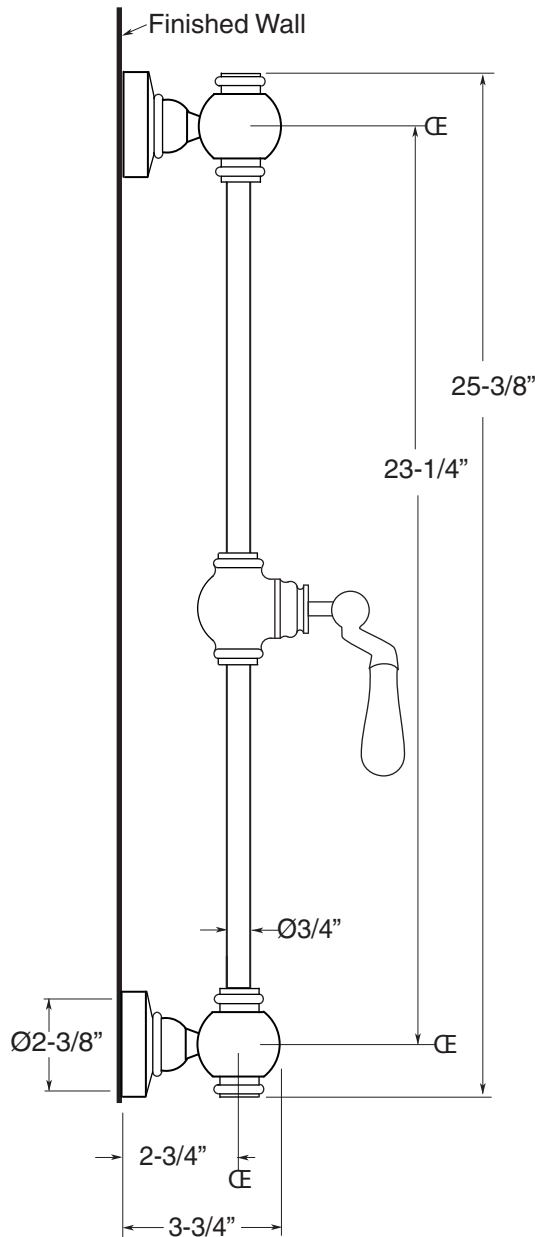

Rutherford

Deluxe Slidebar Assembly
with (482) Offset Lever

78.482.121

FEATURES:

- All brass construction.
- Available in all finishes. Warranty varies according to finish selection.
- Mounting hardware is included.

Note: Measurements are subject to change or cancellation. No responsibility is assumed for use of superseded or voided pages.