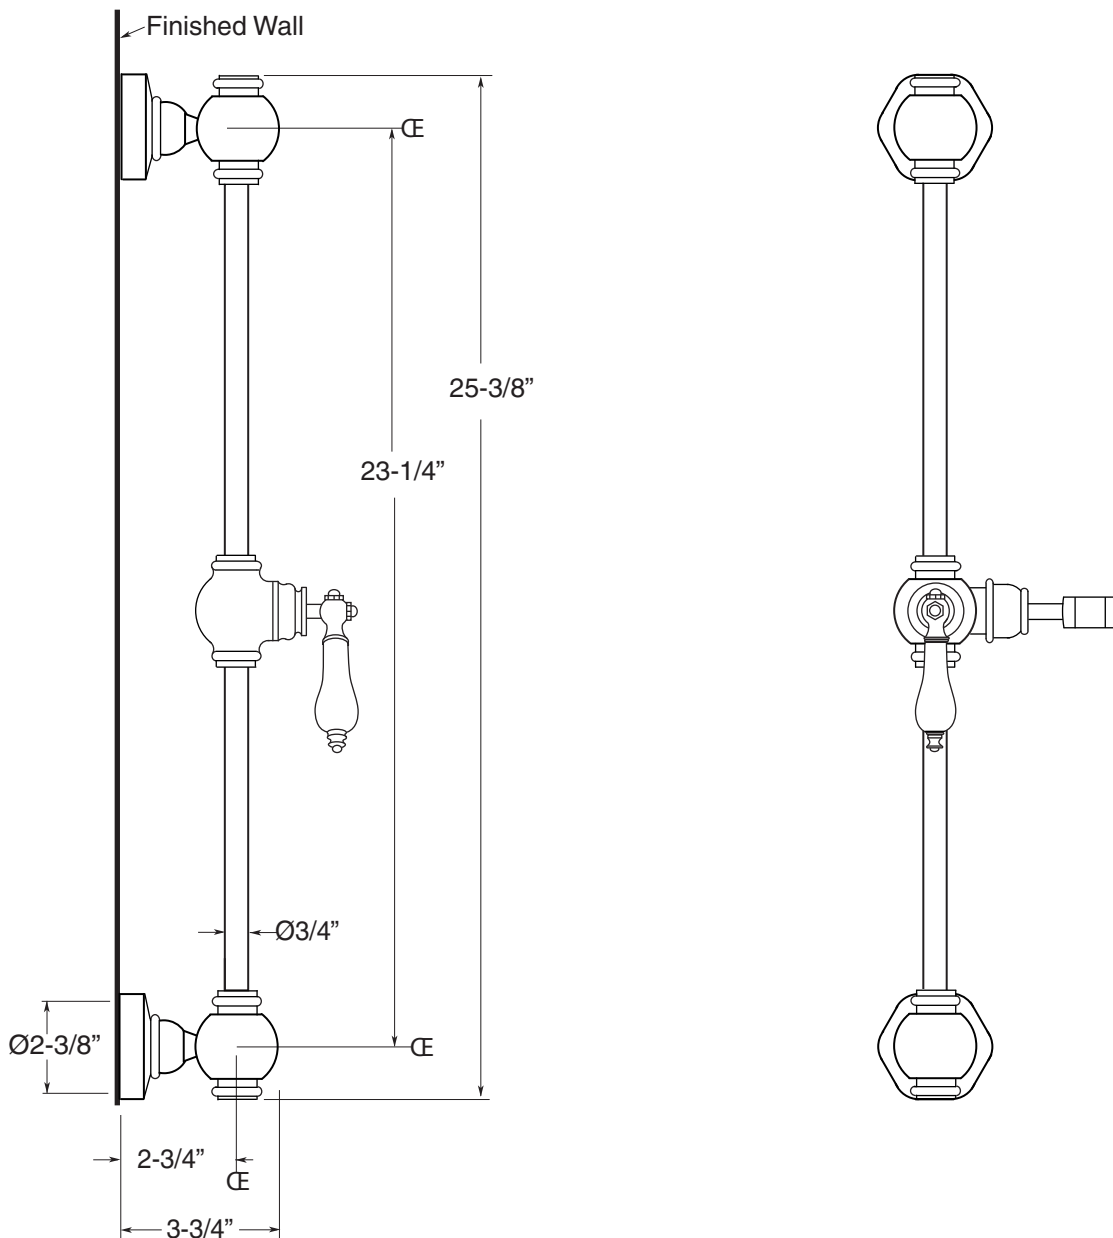

Rutherford

Deluxe Slidebar Assembly  
with (485) Porcelain Lever

78.485.121

FEATURES:

- All brass construction.
- Available in all finishes. Warranty varies according to finish selection.
- Mounting hardware is included.

Note: Measurements are subject to change or cancellation. No responsibility is assumed for use of superseded or voided pages.