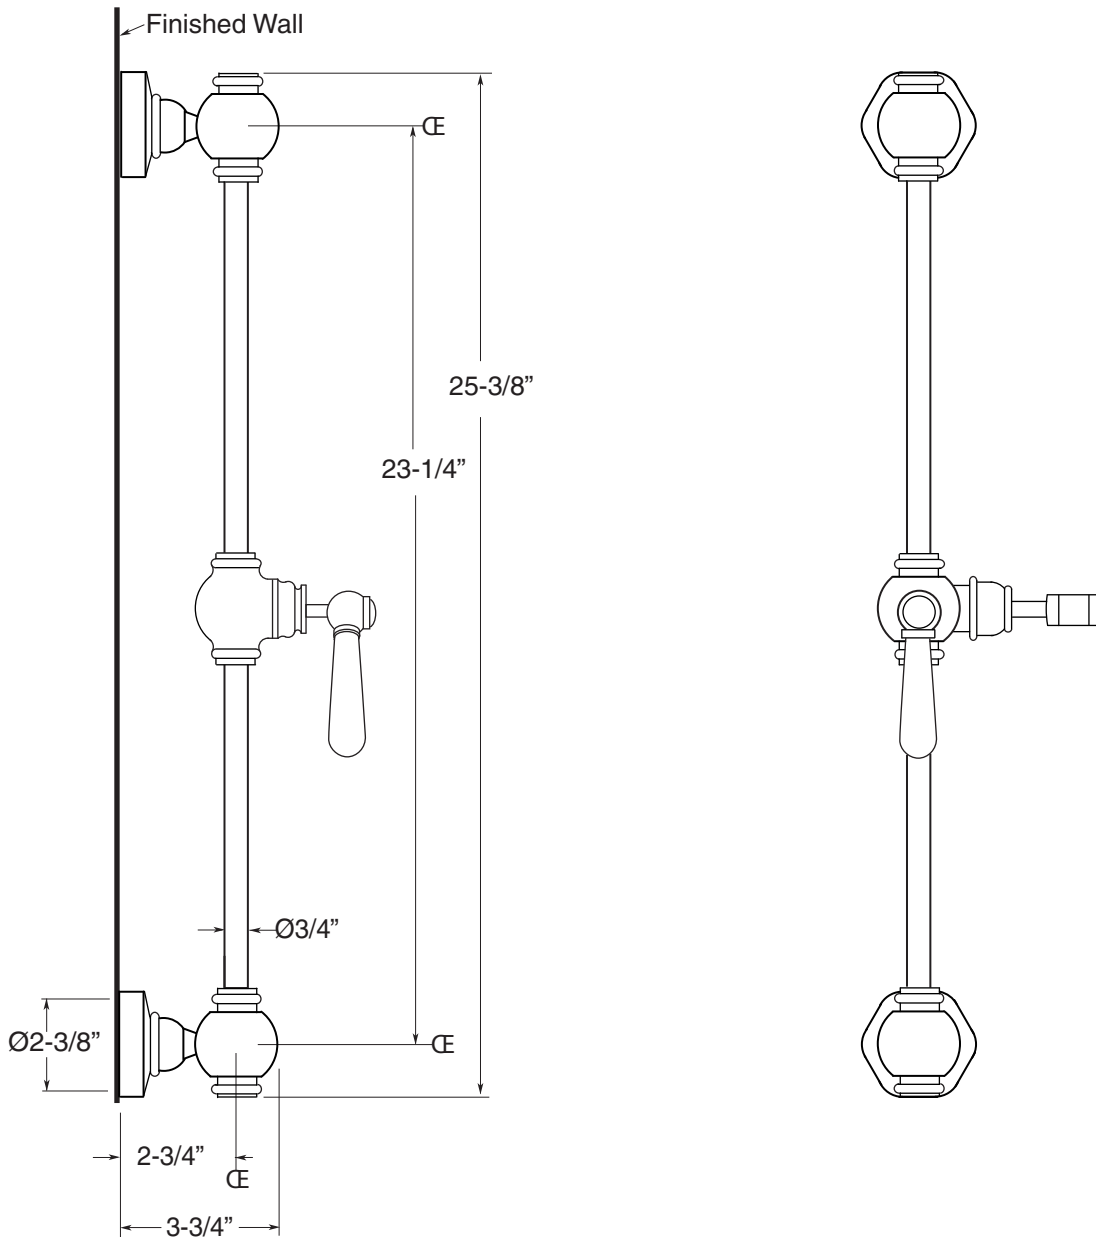

FEATURES:

- All brass construction
- Available in all Sigma finishes

*Rutherford*

Slidebar Assembly  
Straight Lever

78.486.121

Note: Measurements are subject to change or cancellation. No responsibility is assumed for use of superseded or voided pages.