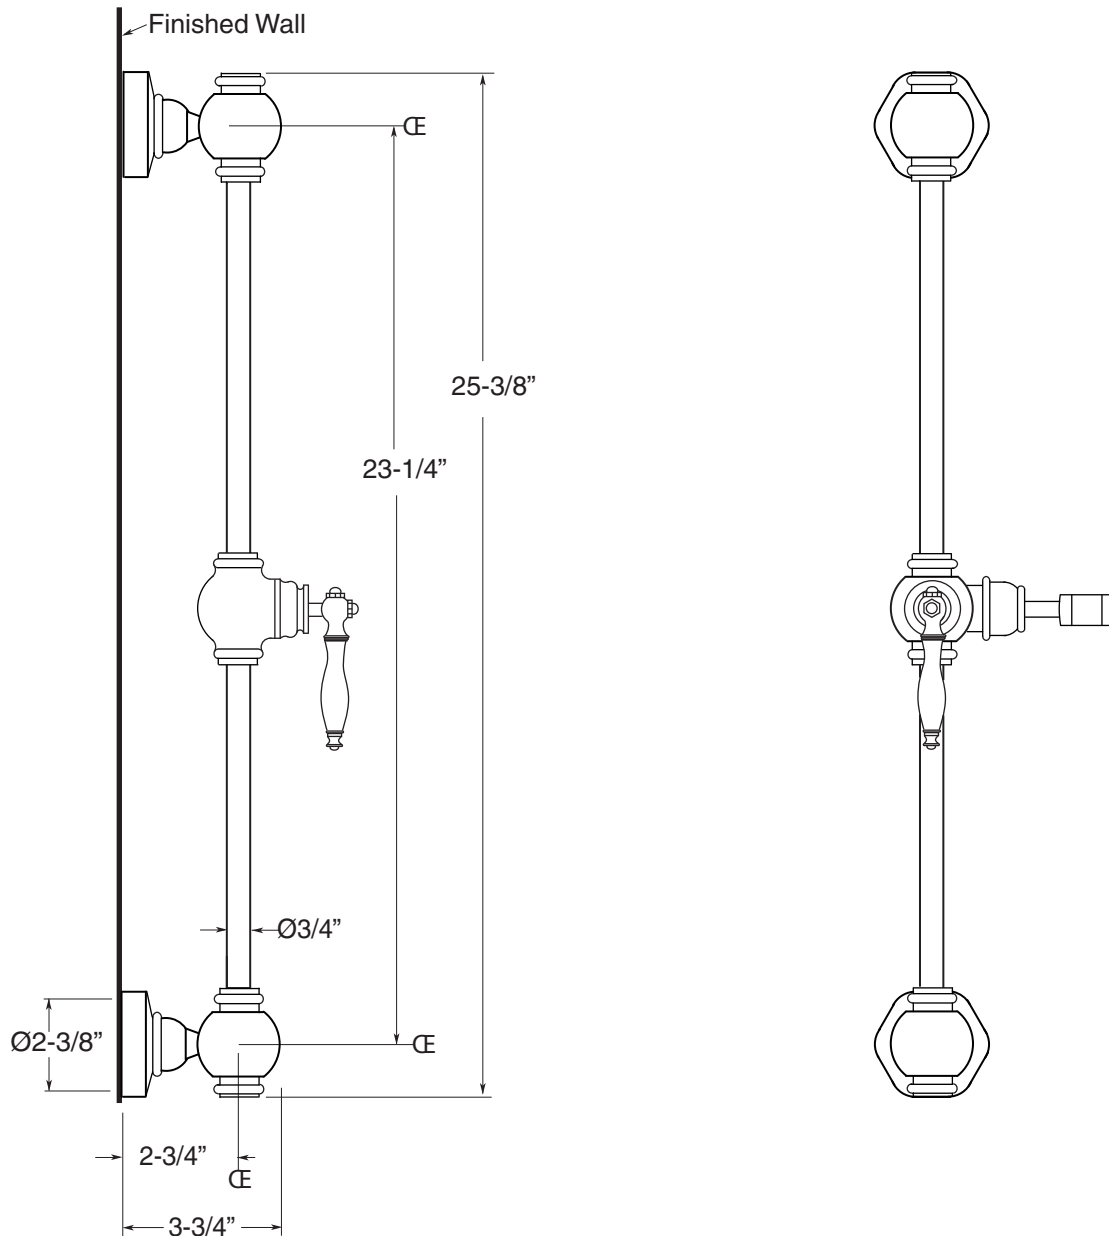

Rutherford

Deluxe Slidebar Assembly  
with (486) Finial Lever

78.486.121

FEATURES:

- All brass construction.
- Available in all finishes. Warranty varies according to finish selection.
- Mounting hardware is included.

Note: Measurements are subject to change or cancellation. No responsibility is assumed for use of superseded or voided pages.