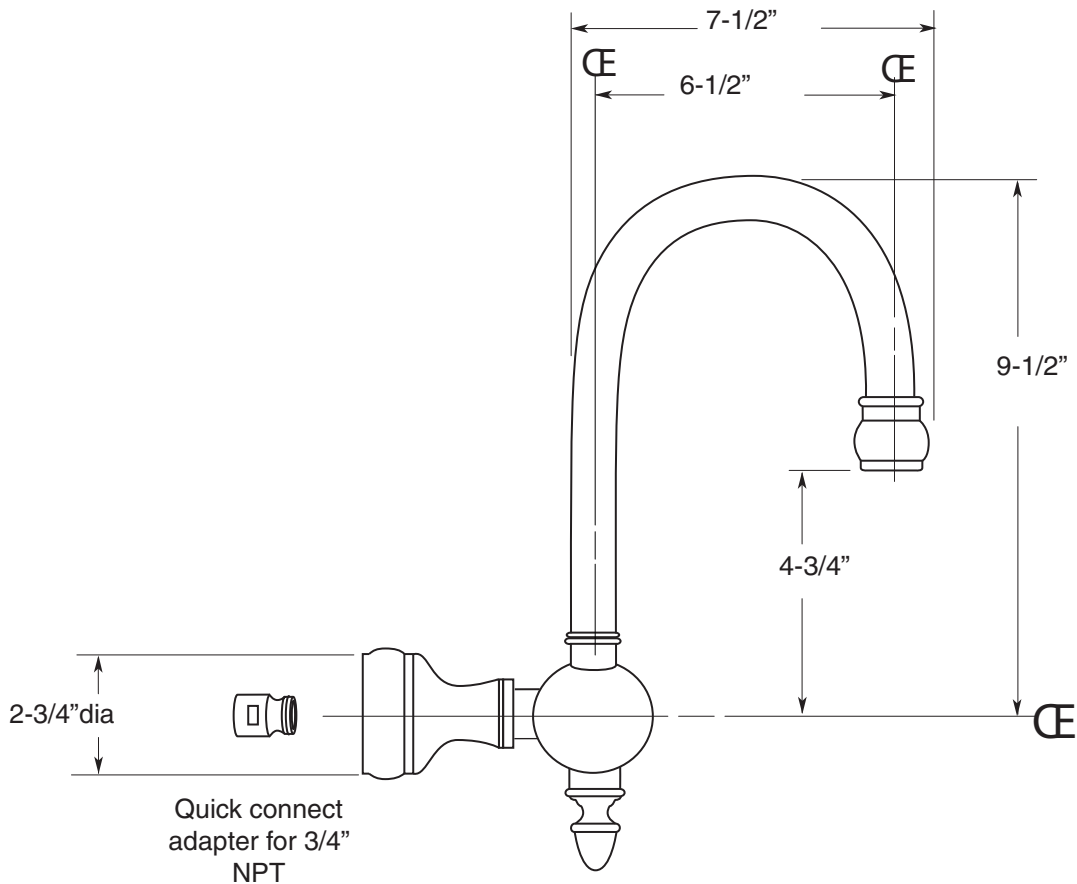

FEATURES:

- All brass construction
- Available in all finishes. Warranty varies according to finish selection.

Roman Wall Arched Spout  
with Flange

78.17.001

Note: Measurements are subject to change or cancellation. No responsibility is assumed for use of superseded or voided pages.