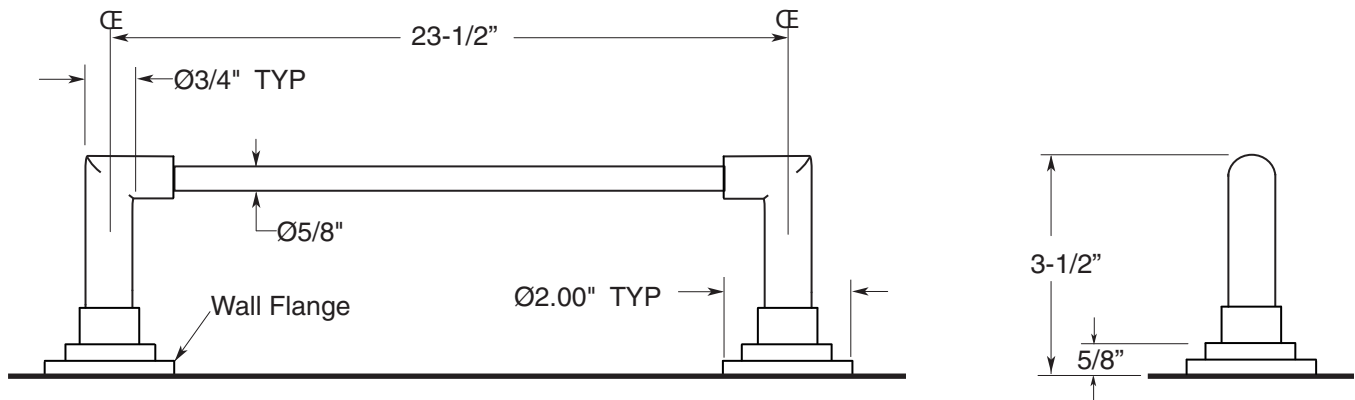

FEATURES:

- Available in True Brushed Stainless Steel - only
- Mounting bracket and screws are supplied.

TechData
Specifications
Nouveau

24" Towel Bar
with Brackets
True Brushed Stainless Steel

7.21TB24

Note: Measurements are subject to change or cancellation. No responsibility is assumed for use of superseded or voided pages.