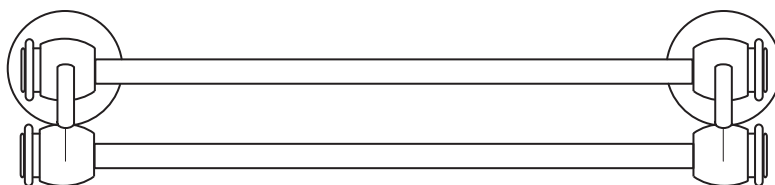

FEATURES:

- All brass construction.
- Available in all finishes. Warranty varies according to finish selection.
- Mounting bracket and screws are supplied.

24" Double Towel Bar
With Brackets

7.56DB24

TOP VIEW

FRONT VIEW

SIDE VIEW

Note: Measurements are subject to change or cancellation. No responsibility is assumed for use of superseded or voided pages.