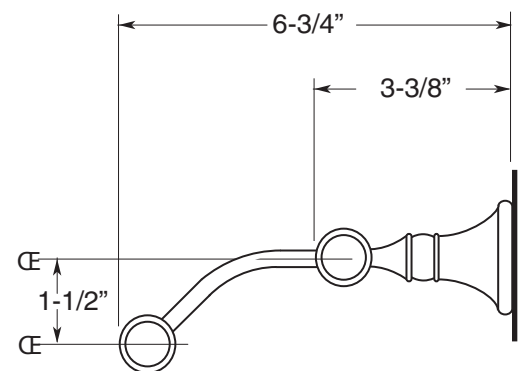

FEATURES:

- All brass construction.
- Available in all finishes. Warranty varies according to finish selection.
- Mounting bracket and screws are supplied.

24" Double Towel Bar
With Brackets

7.56DB24

TOP VIEW

FRONT VIEW

SIDE VIEW

Note: Measurements are subject to change or cancellation. No responsibility is assumed for use of superseded or voided pages.