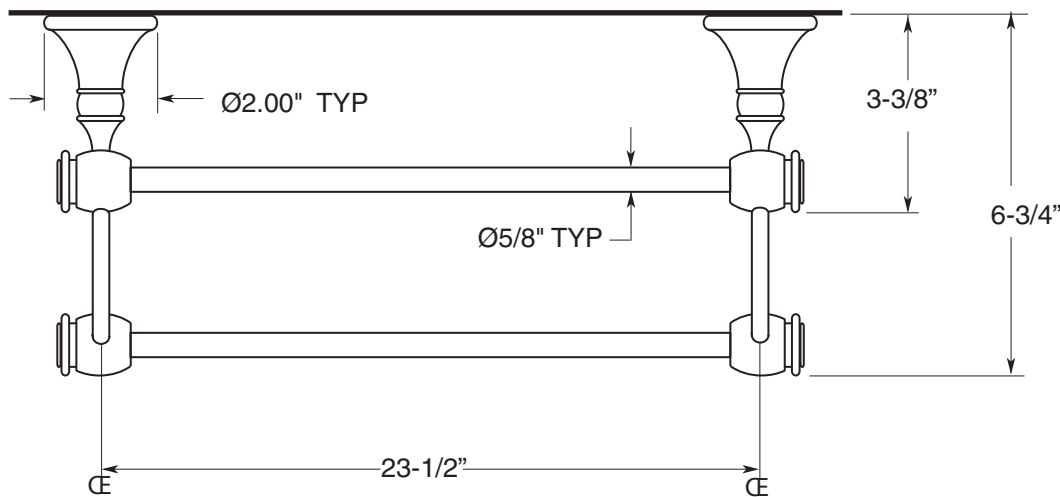

FEATURES:

- All brass construction.
- Available in all finishes. Warranty varies according to finish selection.
- Mounting bracket and screws are supplied.

24" Double Towel Bar
With Brackets

7.56DB24

TOP VIEW

FRONT VIEW

SIDE VIEW

Note: Measurements are subject to change or cancellation. No responsibility is assumed for use of superseded or voided pages.