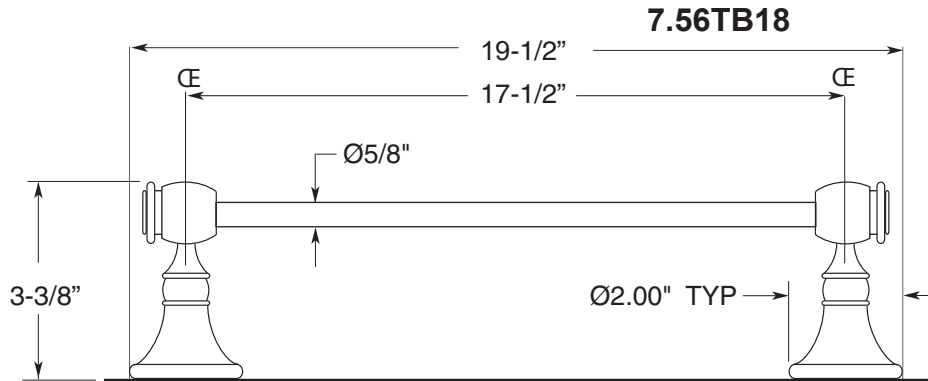

Reserve
Collection

Towel Bars

FEATURES:

- All brass construction
- Available in all finishes. Warranty varies according to finish selection.
- Mounting bracket and screws are supplied.

Note: Measurements are subject to change or cancellation. No responsibility is assumed for use of superseded or voided pages.