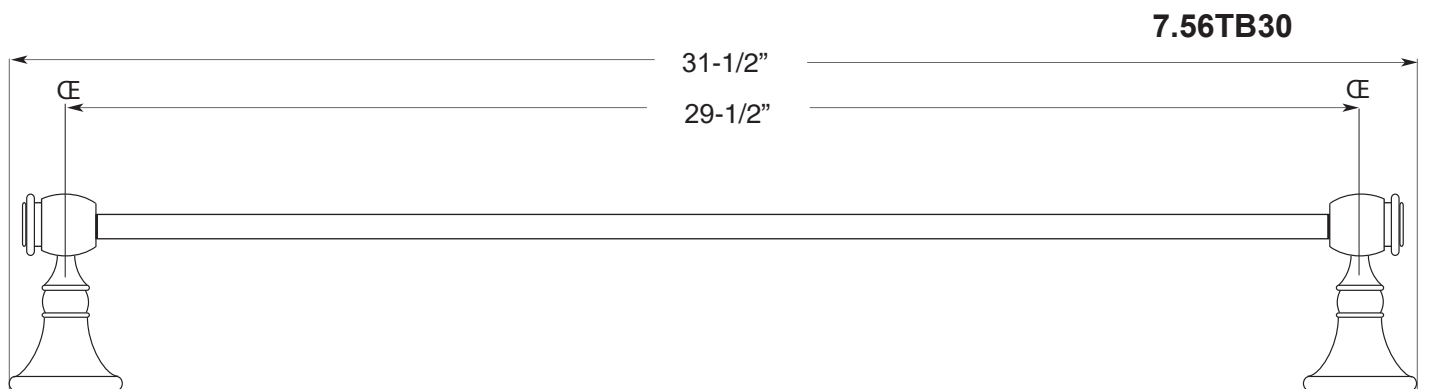

Reserve
Collection

Towel Bars

FEATURES:

- All brass construction
- Available in all finishes. Warranty varies according to finish selection.
- Mounting bracket and screws are supplied.

Note: Measurements are subject to change or cancellation. No responsibility is assumed for use of superseded or voided pages.