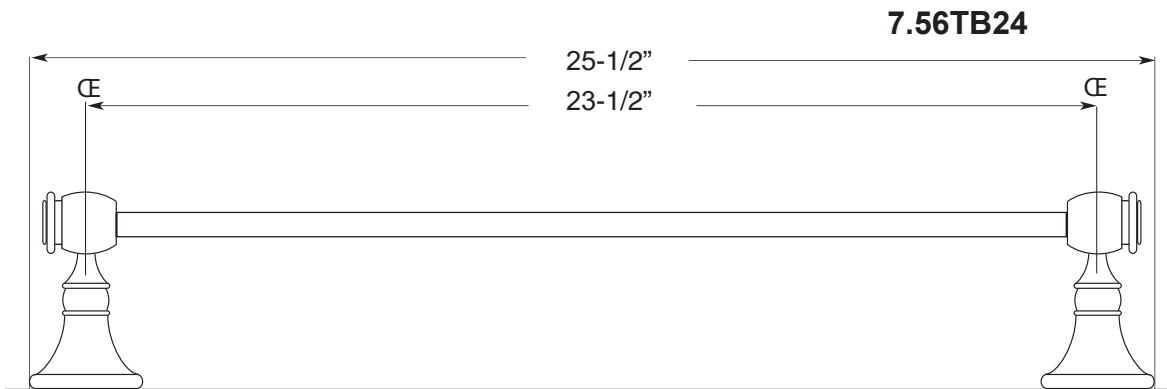

Reserve
Collection

Towel Bars

FEATURES:

- All brass construction
- Available in all finishes. Warranty varies according to finish selection.
- Mounting bracket and screws are supplied.

Note: Measurements are subject to change or cancellation. No responsibility is assumed for use of superseded or voided pages.