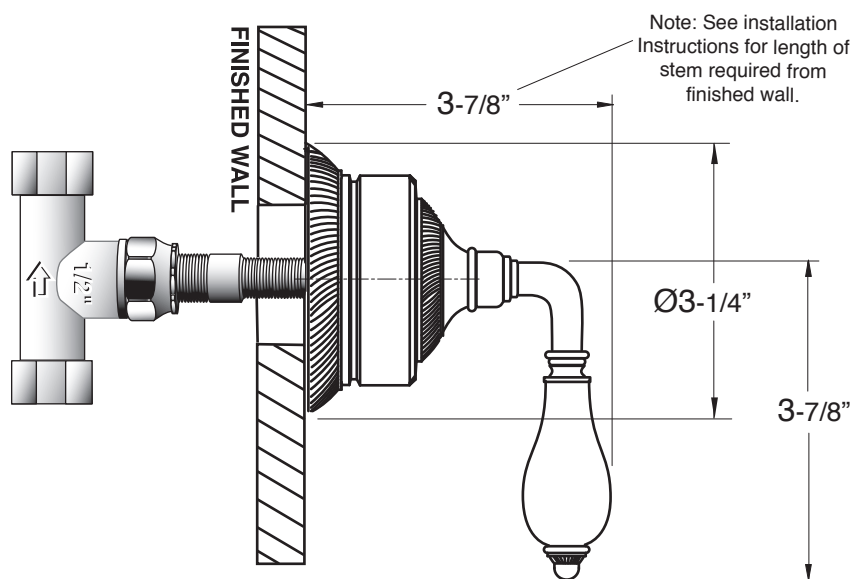

TechData

SPECIFICATIONS

Trim for Wall Valve

Trim Only
Venezia
1.002587T

Trim used with the following Valves:

18.30.020 - 1/2" Volume Control - 16 pt.....	Replacement cartridge: 18.30.036
18.30.023 - 3/4" Volume Control - 16 pt.....	Replacement cartridge: 18.30.011
18.30.255 - 3 port In-wall Diverter - 16 pt.....	Replacement cartridge: 18.30.259
18.30.253 - 4 port In-wall Diverter - 16 pt.....	Replacement cartridge: 18.30.257
78.30.020 - 1/2" Volume Control - 20 pt.....	Replacement cartridge: 18.30.036
78.30.023 - 1/2" Volume Control - 20 pt.....	Replacement cartridge: 18.30.011
78.30.255 - 3 port In-wall Diverter - 20 pt.....	Replacement cartridge: 18.30.259
78.30.253 - 4 port In-wall Diverter - 20 pt.....	Replacement cartridge: 18.30.257

Note: Measurements are subject to change or cancellation. No responsibility is assumed for use of superseded or voided pages.