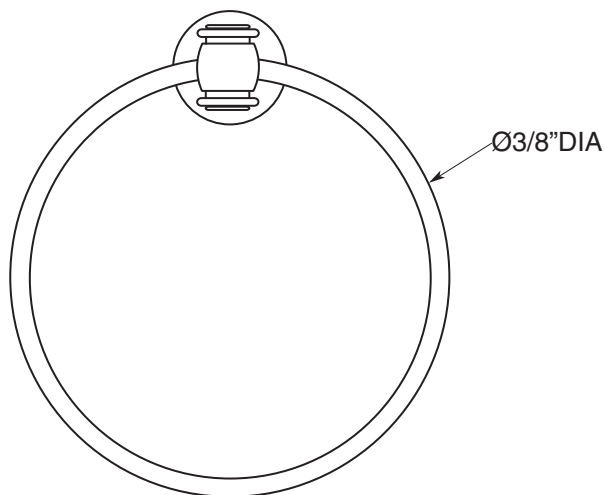

FEATURES:

- All brass construction.
- Available in all finishes. Warranty varies according to finish selection.
- Mounting bracket and screws are supplied.

Towel Ring
with Brackets

7.56TR00

TOP VIEW

FRONT VIEW

SIDE VIEW

Note: Measurements are subject to change or cancellation. No responsibility is assumed for use of superseded or voided pages.