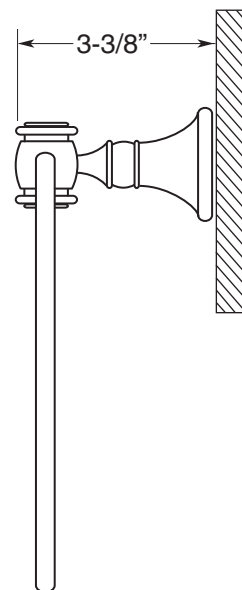

FEATURES:

- All brass construction.
- Available in all finishes. Warranty varies according to finish selection.
- Mounting bracket and screws are supplied.

Towel Ring
with Brackets

7.56TR00

TOP VIEW

FRONT VIEW

SIDE VIEW

Note: Measurements are subject to change or cancellation. No responsibility is assumed for use of superseded or voided pages.