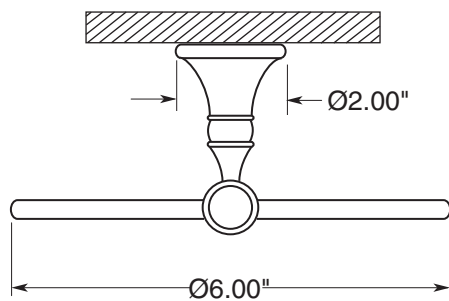

FEATURES:

- All brass construction.
- Available in all finishes. Warranty varies according to finish selection.
- Mounting bracket and screws are supplied.

Towel Ring
with Brackets

7.56TR00

TOP VIEW

FRONT VIEW

SIDE VIEW

Note: Measurements are subject to change or cancellation. No responsibility is assumed for use of superseded or voided pages.