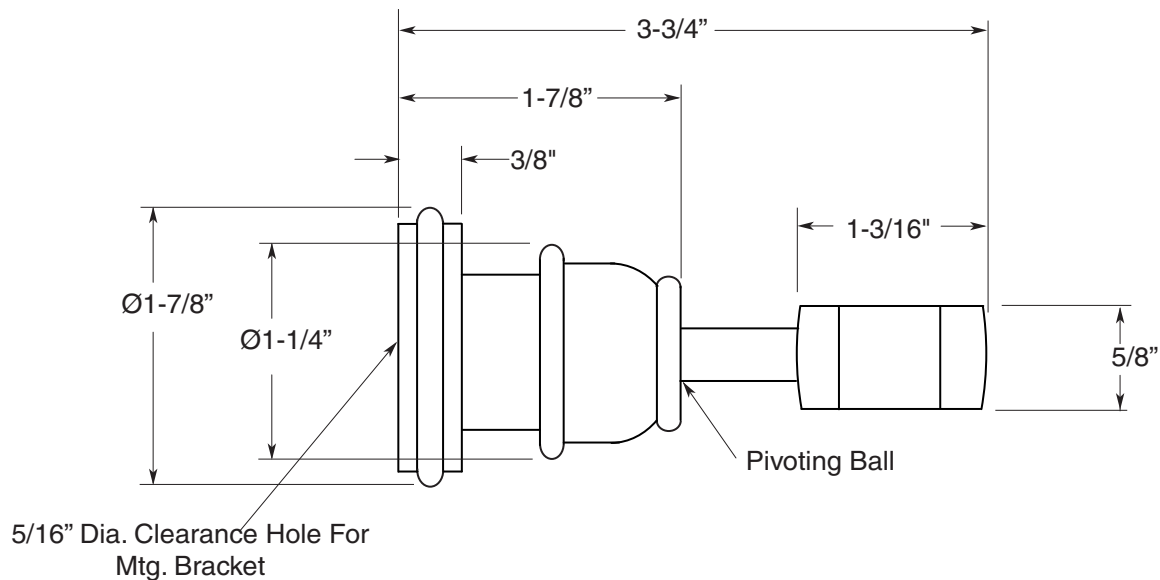

Reserve
Collection

Wall Bracket
for Handshower Wand

78.10.011

FEATURES:

- All brass construction
- Available in all finishes. Warranty varies according to finish selection.
- Mounting bracket and screws are supplied.

Note: Measurements are subject to change or cancellation. No responsibility is assumed for use of superseded or voided pages.