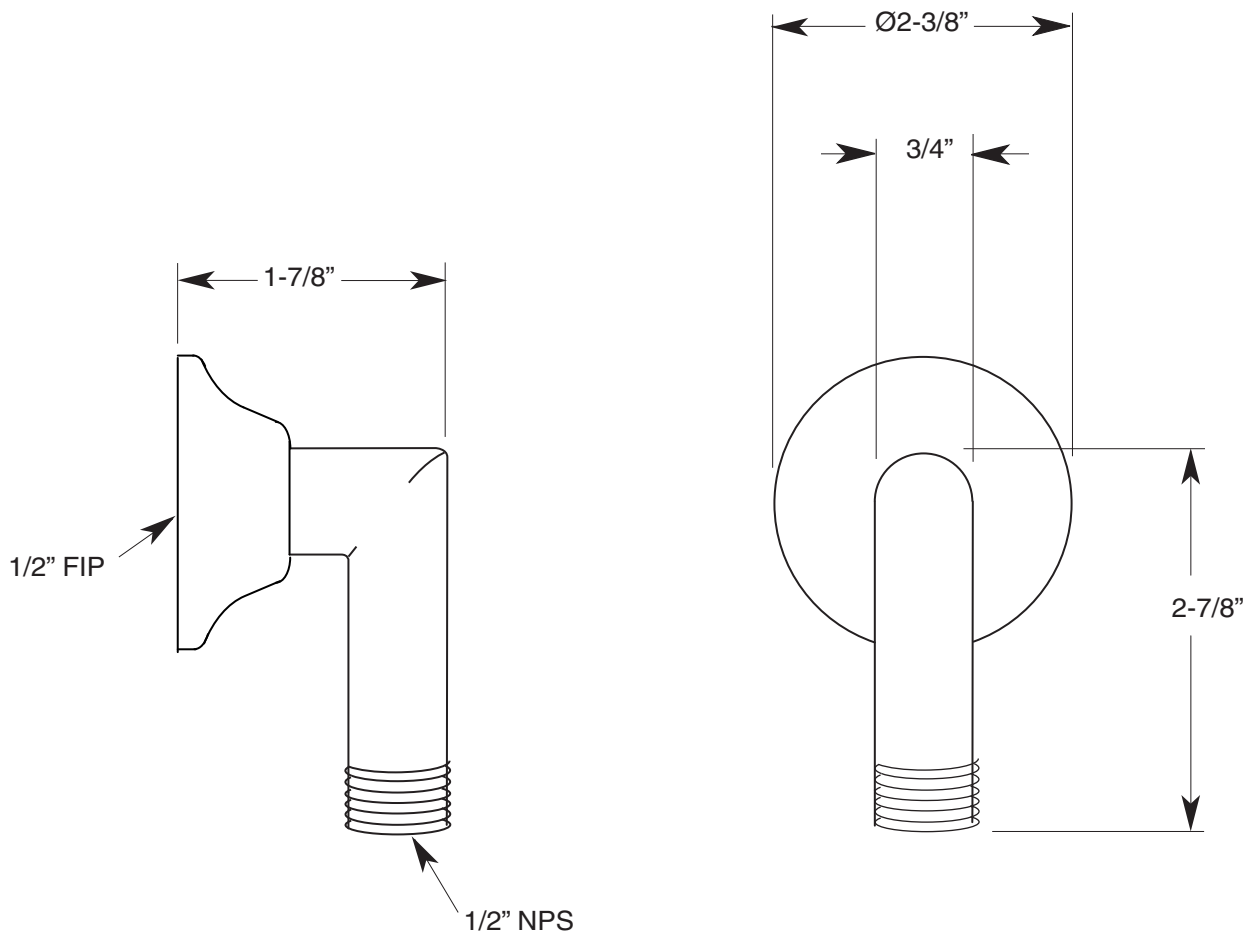

Reserve
Collection

Waterway

78.10.012

FEATURES:

- All brass construction
- Available in all finishes.
Warranty varies according to finish selection.

Note: Measurements are subject to change or cancellation. No responsibility is assumed for use of superseded or voided pages.