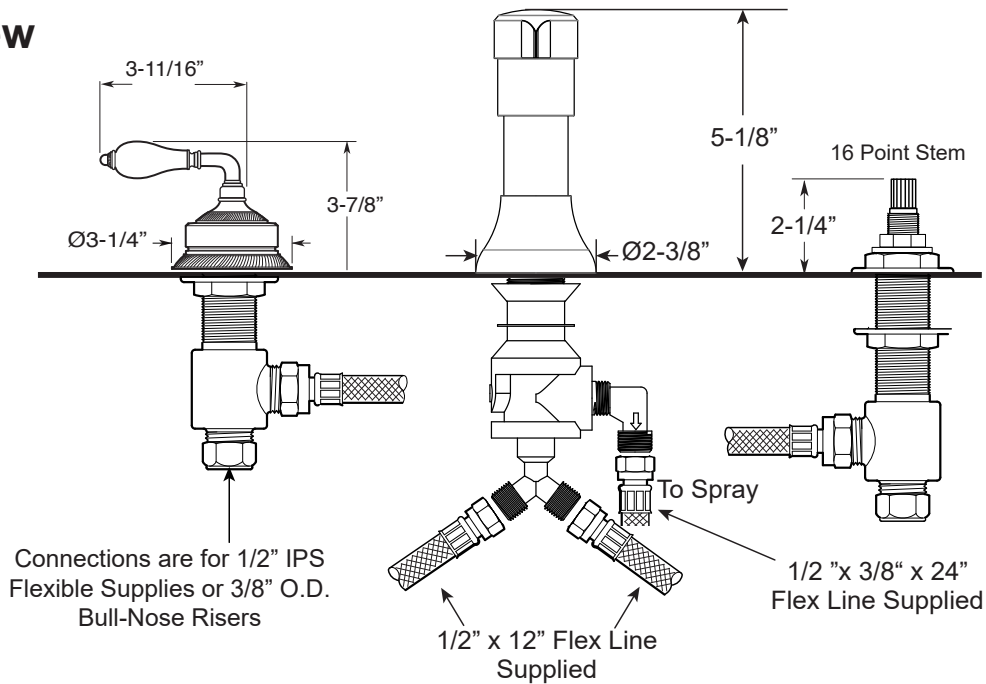

FEATURES:

- All brass construction.
- Hot & Cold valves and integral Vacuum Breaker/Diverter require 1-1/4" (max.) holes.
- Includes pop-up drain assembly with overflow. Longer ball rod available on request. P/N: APS.11.019
- Diverter controls water flow between douche spray & flushing rim.
- 1/4-turn ceramic disc valve cartridges for handles.
- Available in all finishes. Warranty varies according to finish selection.

Bidet Set with
Venezia Handles

1.002590

Front View

Side View

Note: Measurements are subject to change. No responsibility is assumed for use of superseded or voided pages.