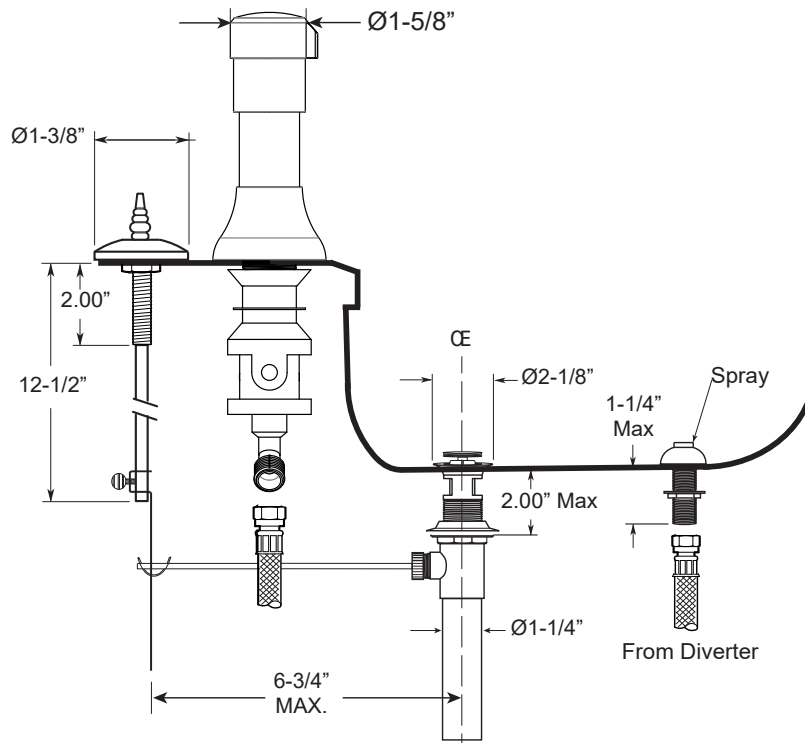

FEATURES:

- All brass construction.
- Hot & Cold valves and integral Vacuum Breaker/Diverter require 1-1/4" (max.) holes.
- Includes pop-up drain assembly with overflow. Longer ball rod available on request. P/N: APS.11.019
- Diverter controls water flow between douche spray & flushing rim.
- 1/4-turn ceramic disc valve cartridges for handles.
- Available in all finishes. Warranty varies according to finish selection.

Bidet Set with
Venezia Handles

1.002590

Front View

Side View

Note: Measurements are subject to change. No responsibility is assumed for use of superseded or voided pages.