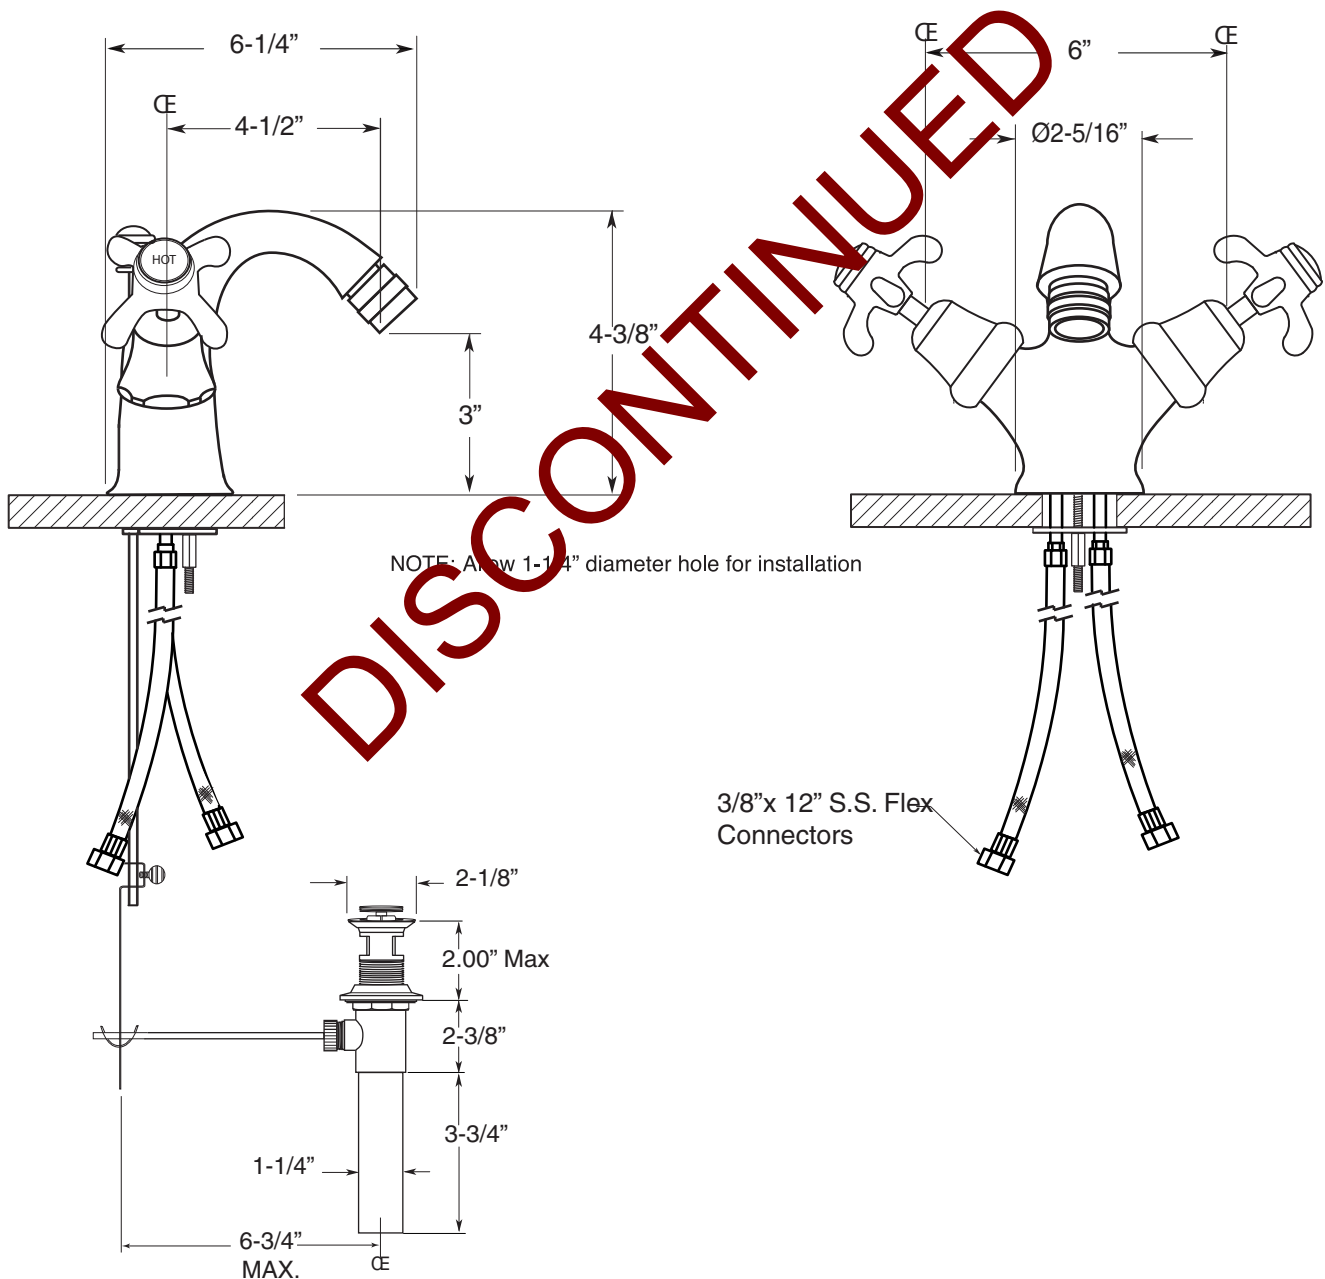

Sancerre

SingleHoleBidet  
(481) DropCrossHandle  
7.0048195

FEATURES:

- All brass construction
- Includes pop-up drain assembly with overflow.
- Swivel aerator
- 12" Stainless steel flex lines are supplied
- Maximum deck thickness: 1-1/2"
- Replacement cartridge: 18.30.035-cold, 18.30.036-hot
- Available in all finishes. Warranty varies according to finish selection.

Note: Measurements are subject to change or cancellation. No responsibility is assumed for use of superseded or voided pages.