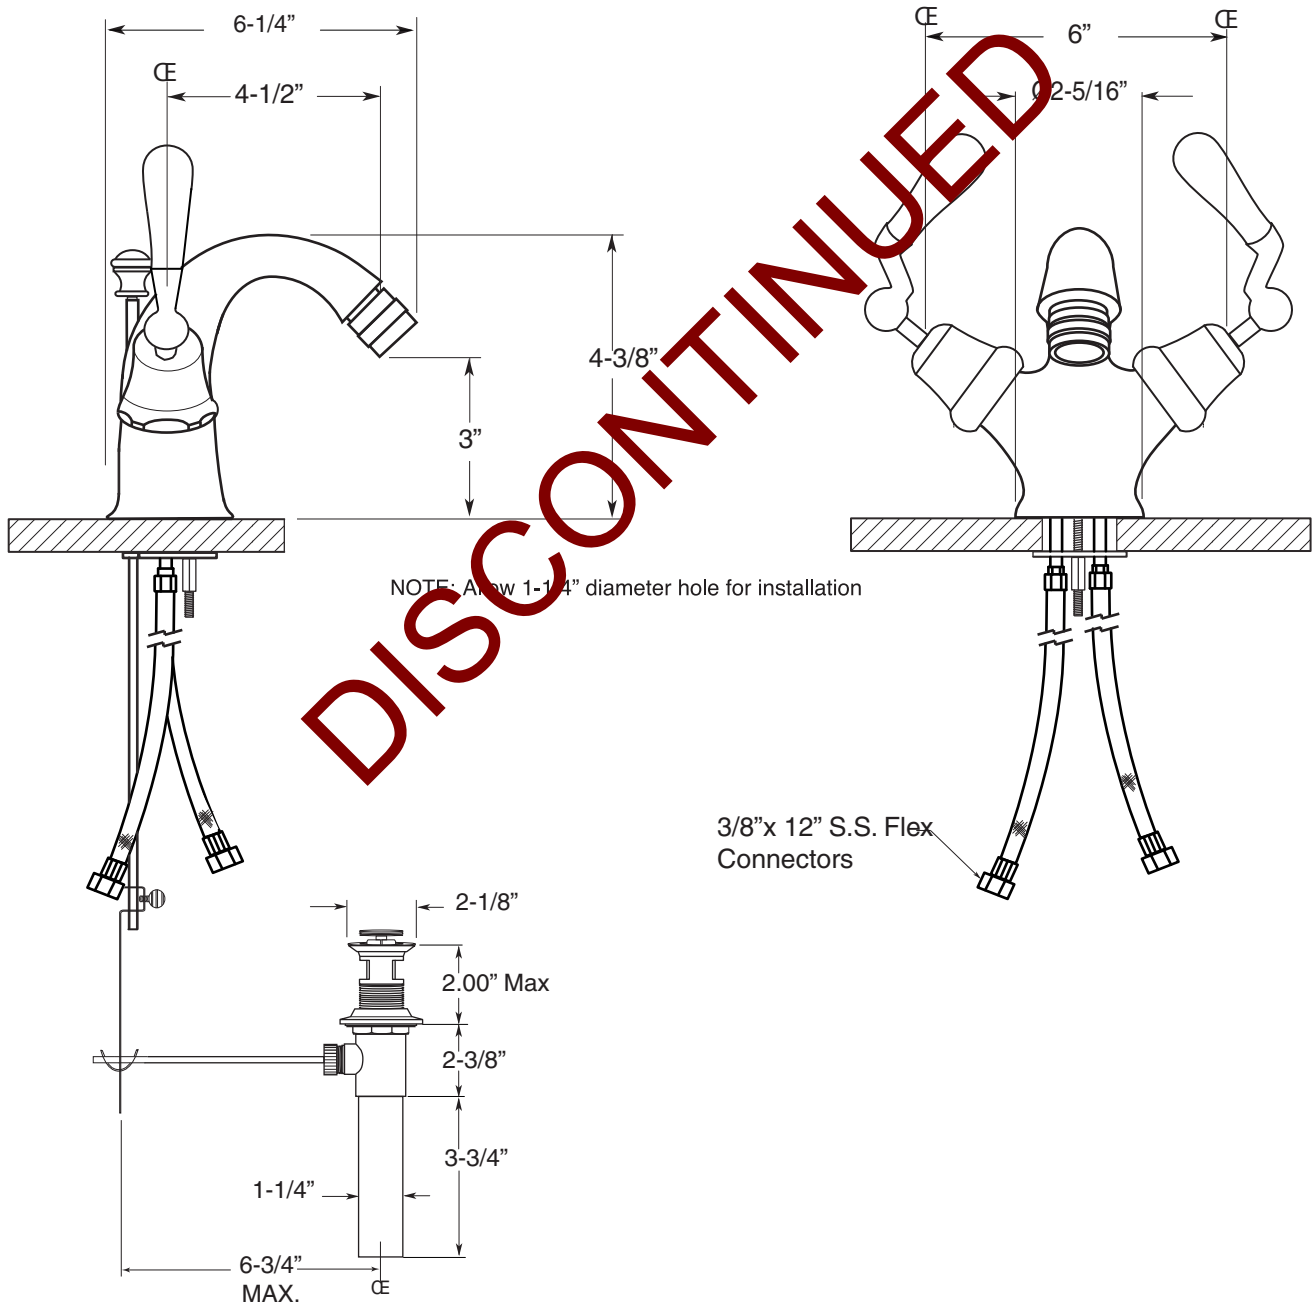

**FEATURES:**

- All brass construction
- Includes pop-up drain assembly with overflow. P/N 18.11.041
- Swivel aerator
- 12" Stainless steel flex lines are supplied
- Maximum deck thickness: 1-1/2"
- Replacement cartridge: 18.30.035-cold, 18.30.036-hot
- Available in all finishes. Warranty varies according to finish selection.

Note: Measurements are subject to change or cancellation. No responsibility is assumed for use of superseded or voided pages.