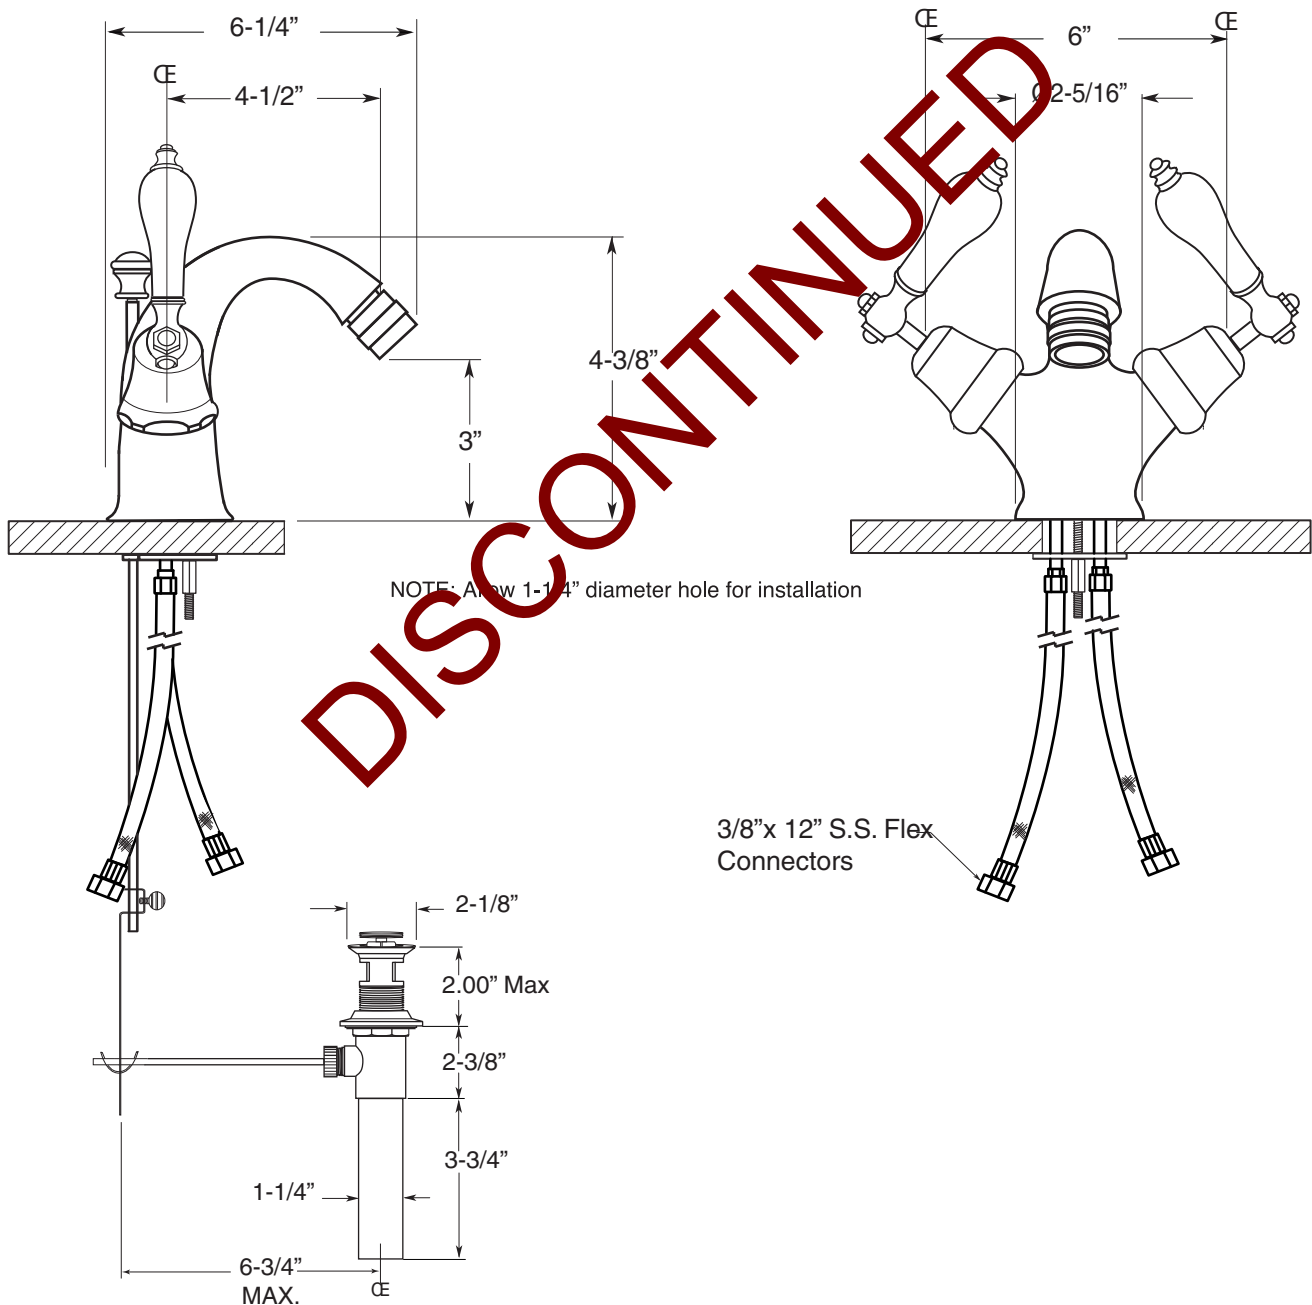

**FEATURES:**

- All brass construction
- Includes pop-up drain assembly with overflow. P/N 18.11.041
- Swivel aerator
- 12" Stainless steel flex lines are supplied
- Maximum deck thickness: 1-1/2"
- Replacement cartridge: 18.30.035-cold, 18.30.036-hot
- Available in all finishes. Warranty varies according to finish selection.

Single Hole Bidet  
(485) Porcelain Lever  
7.0048595

Note: Measurements are subject to change or cancellation. No responsibility is assumed for use of superseded or voided pages.