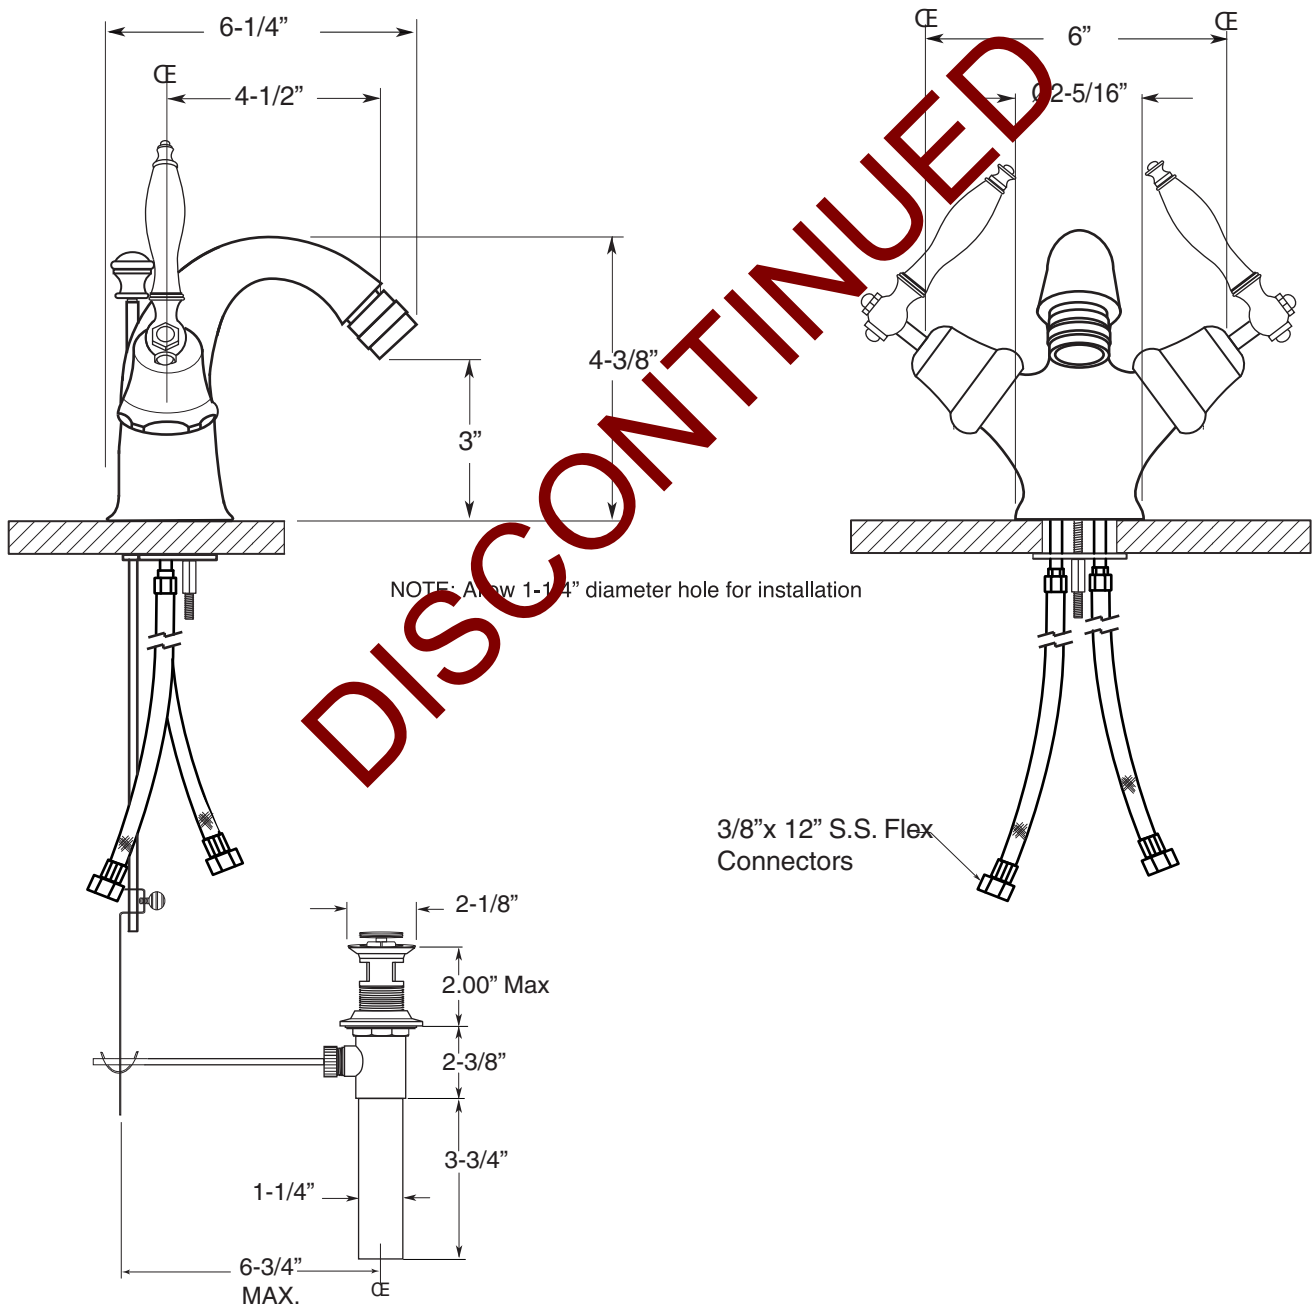

**FEATURES:**

- All brass construction
- Includes pop-up drain assembly with overflow.
- Swivel aerator
- 12" Stainless steel flex lines are supplied
- Maximum deck thickness: 1-1/2"
- Replacement cartridge: 18.30.035-cold, 18.30.036-hot
- Available in all finishes. Warranty varies according to finish selection.

Note: Measurements are subject to change or cancellation. No responsibility is assumed for use of superseded or voided pages.