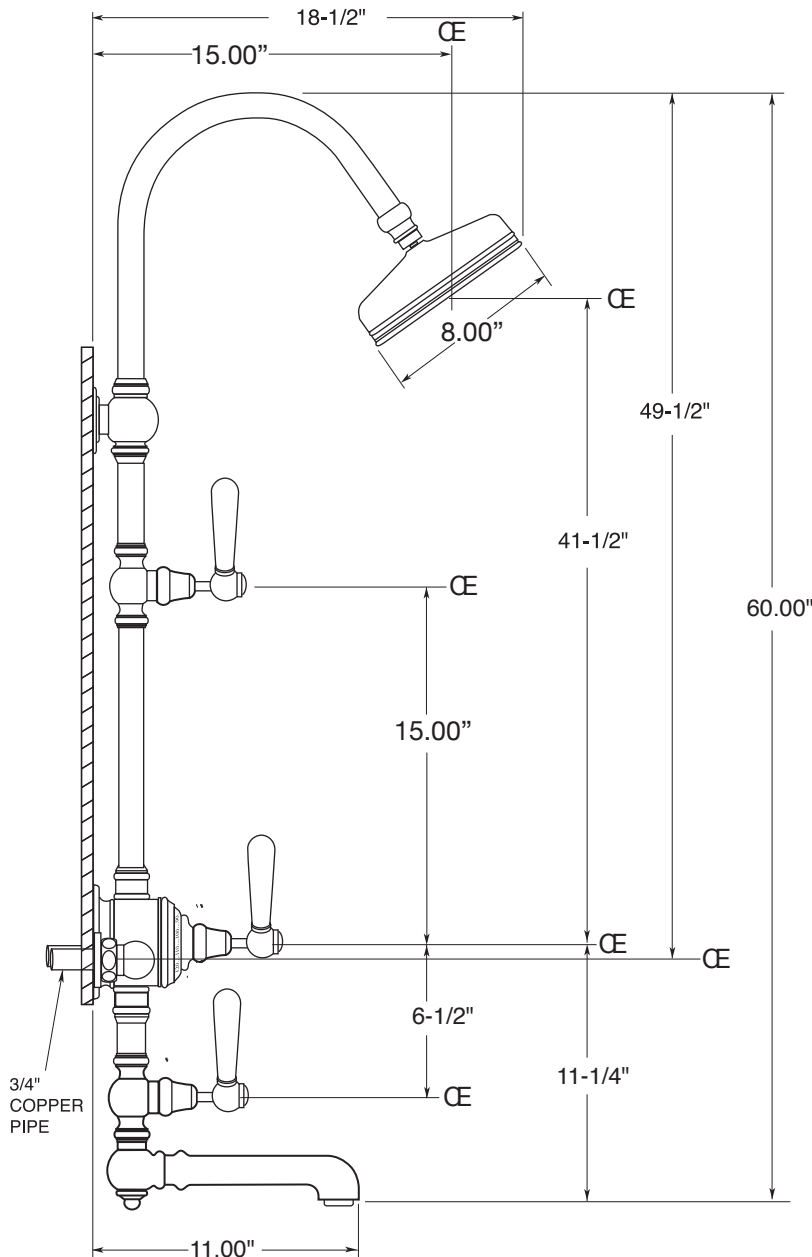

Exposed Thermostatic  
Tub and Shower Set

(484) Straight Lever

**7.00484870**

**FEATURES:**

- All brass construction.
- Ceramic dial assembly.
- Thermostatic valve cartridge P/N: 18.30.176
- Available in all finishes. Warranty varies according to finish selection.
- Meets: ASME A112.18.1/CSAB 125.1-2012
- **NOTE:** Do not rough out without copper rough-in guide. Guide will be sent ahead upon request.

Note: Measurements are subject to change. No responsibility is assumed for use of superseded or voided pages.