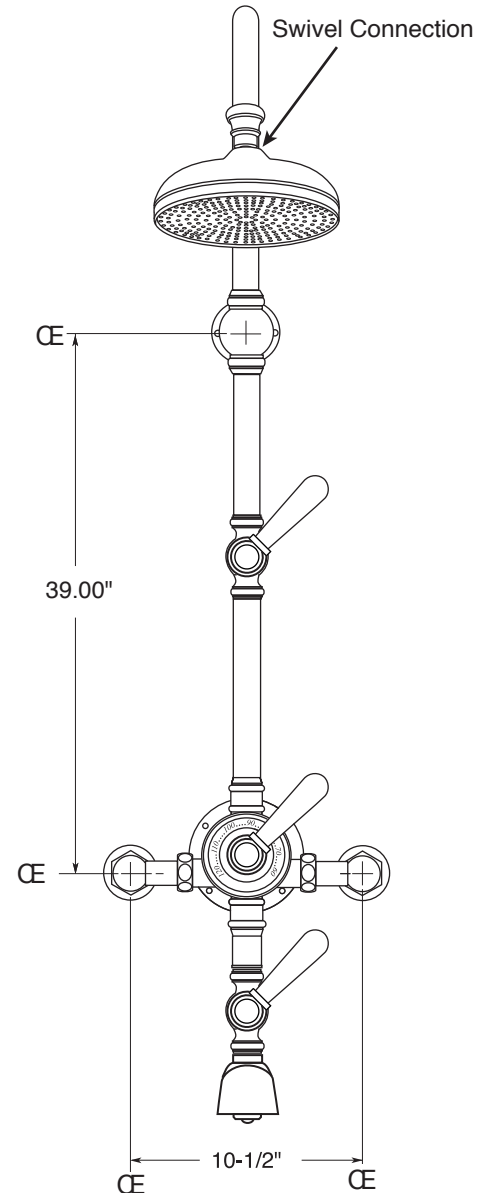

Exposed Thermostatic  
Tub and Shower Set

(484) Straight Lever

**7.00484870**

**FEATURES:**

- All brass construction.
- Ceramic dial assembly.
- Thermostatic valve cartridge P/N: 18.30.176
- Available in all finishes. Warranty varies according to finish selection.
- Meets: ASME A112.18.1/CSAB 125.1-2012
- **NOTE:** Do not rough out without copper rough-in guide. Guide will be sent ahead upon request.

Note: Measurements are subject to change. No responsibility is assumed for use of superseded or voided pages.