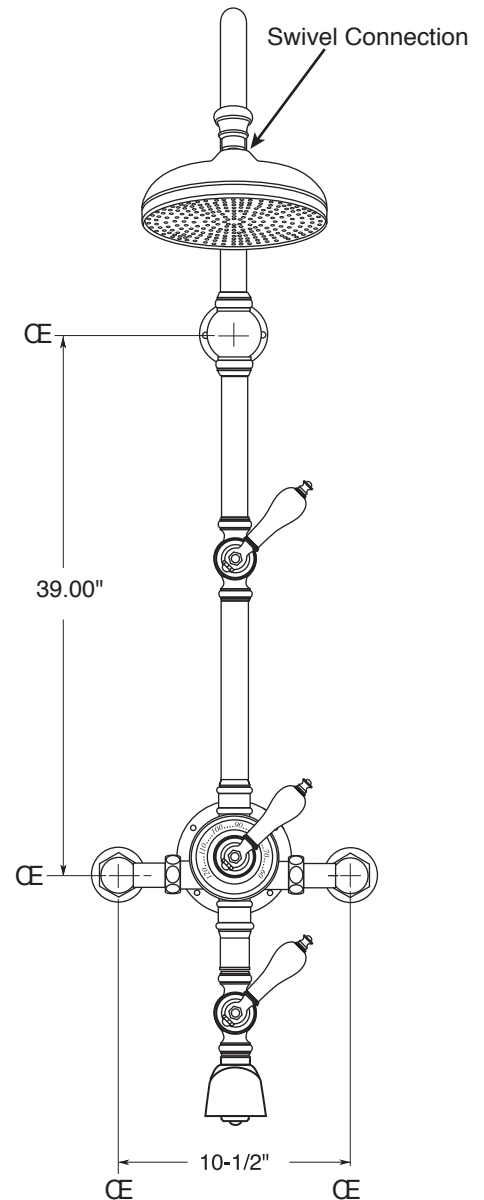

Exposed Thermostatic
Tub and Shower Set

(485) Porcelain Lever

7.00485870

FEATURES:

- All brass construction.
- Ceramic dial assembly.
- Thermostatic valve cartridge P/N: 18.30.176
- Available in all finishes. Warranty varies according to finish selection.
- Meets: ASME A112.18.1/CSAB 125.1-2012
- **NOTE:** Do not rough out without copper rough-in guide.
Guide will be sent ahead upon request.

Note: Measurements are subject to change. No responsibility is assumed for use of superseded or voided pages.