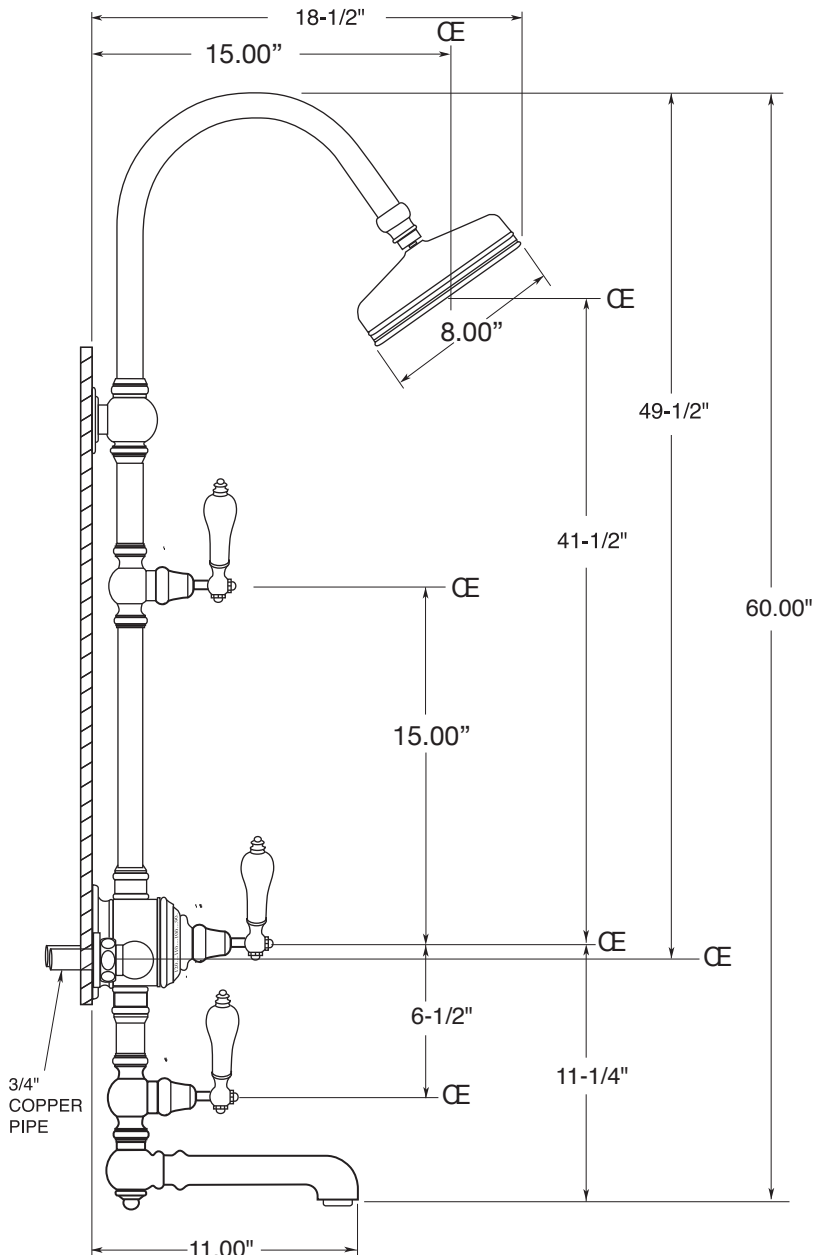

Exposed Thermostatic
Tub and Shower Set

(485) Porcelain Lever

7.00485870

FEATURES:

- All brass construction.
- Ceramic dial assembly.
- Thermostatic valve cartridge P/N: 18.30.176
- Available in all finishes. Warranty varies according to finish selection.
- Meets: ASME A112.18.1/CSAB 125.1-2012
- **NOTE:** Do not rough out without copper rough-in guide.
Guide will be sent ahead upon request.

Note: Measurements are subject to change. No responsibility is assumed for use of superseded or voided pages.