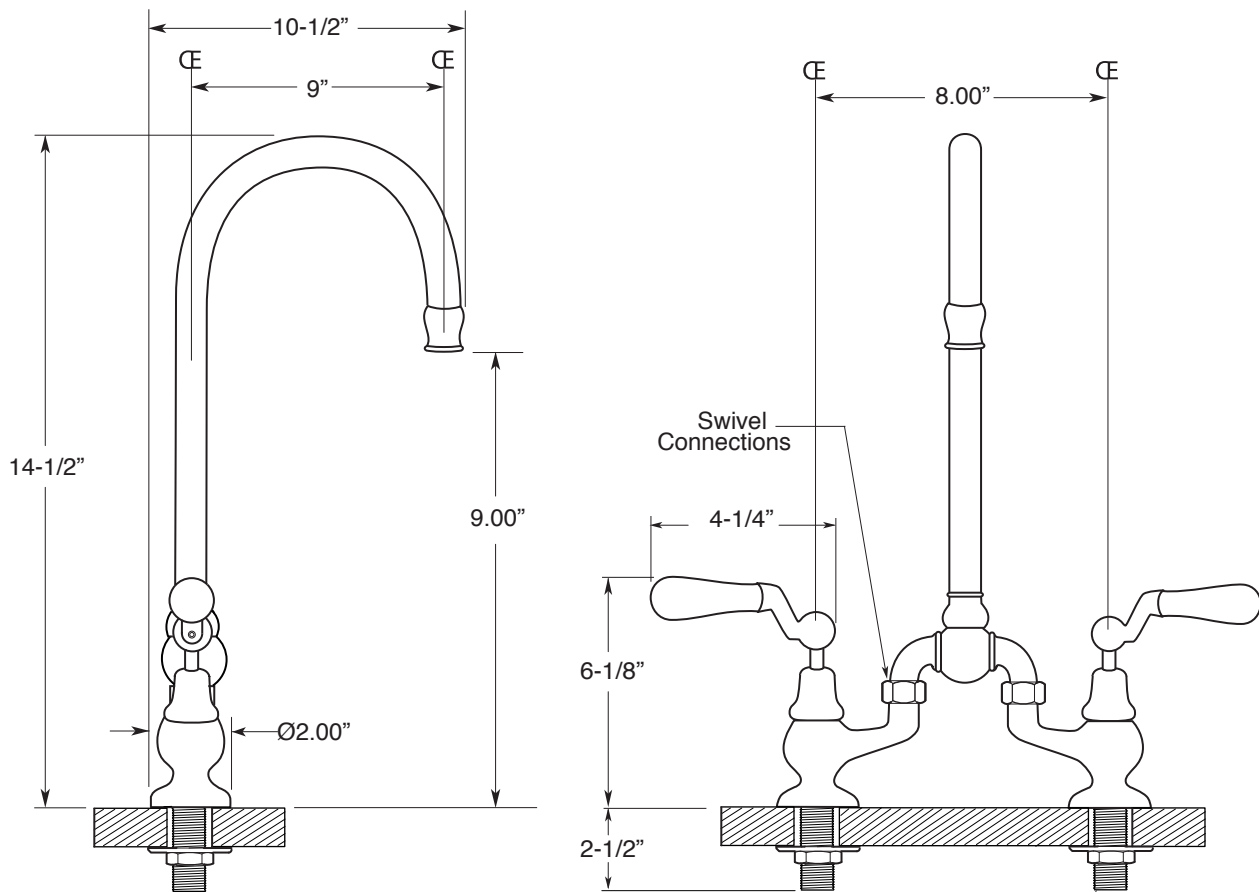

TechData Specification Sancerre

FEATURES:

- All brass construction.
- Kitchen aerator is limited to 1.75 GPM
- Concealed aerator requires special supplied removal key.
- Maximum deck thickness: 1-1/4"
- Replacement cartridge: 18.30.035 - cold / 18.30.036 - hot
- Available in all finishes. Warranty varies according to selection.

Bridge Kitchen or Bar
Faucet with Swivel Spout
(482) Offset Lever

7.57482030

NOTE: Spout and valves install through 1-1/4" Diameter Holes

Connections are for 1/2" IPS
Flexible Supplies or 3/8" O.D.
Bull-Nose Risers

Note: Measurements are subject to change or cancellation. No responsibility is assumed for use of superseded or voided pages.