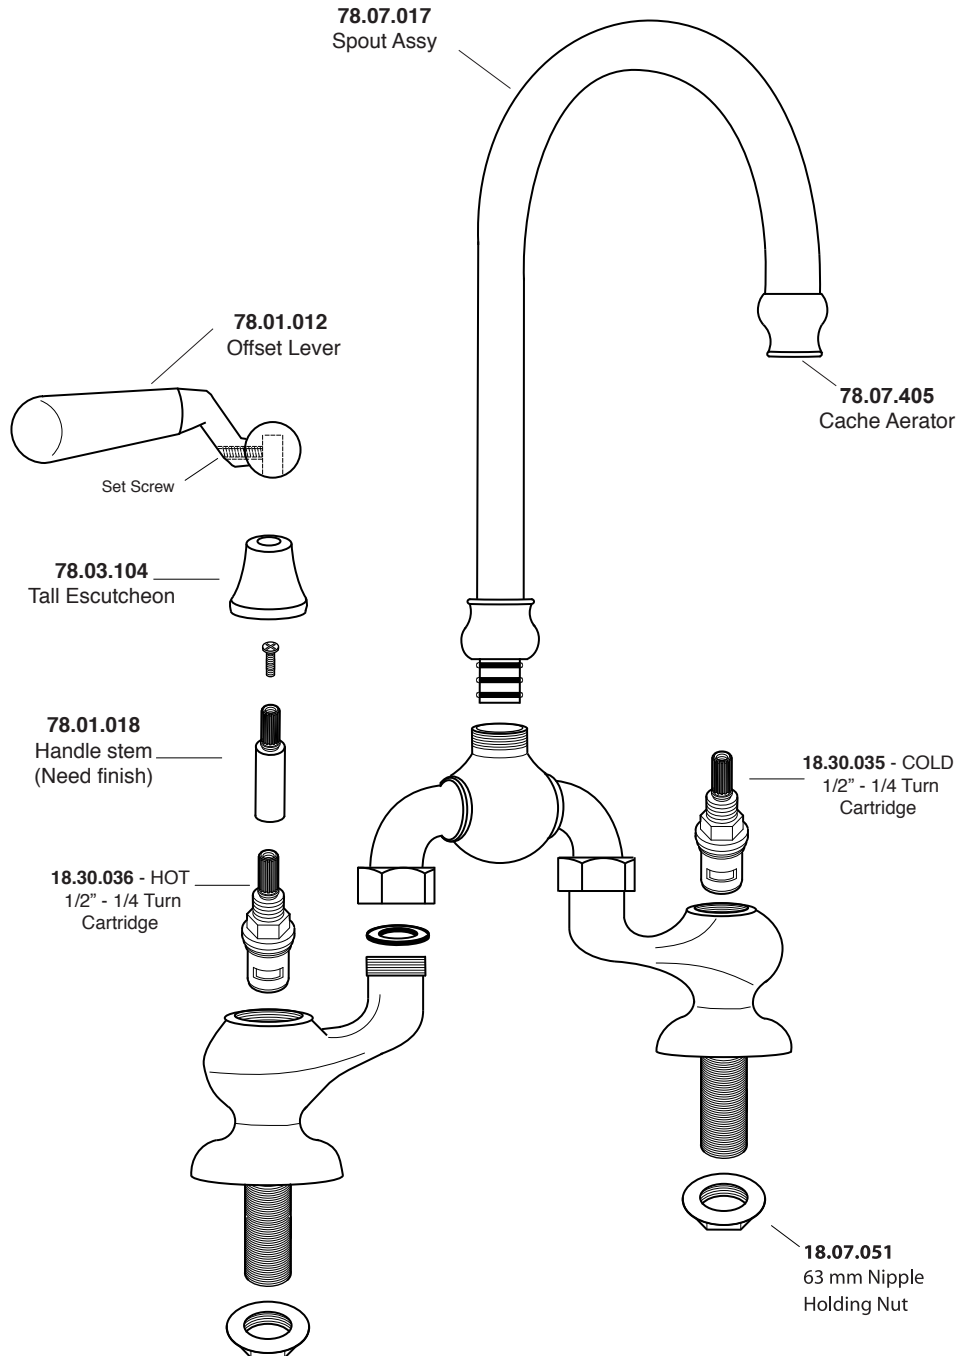

Sancerre

Bridge Kitchen or Bar Faucet
with Swivel Spout

7.57482030

Note: Measurements are subject to change or cancellation. No responsibility is assumed for use of superseded or voided pages.