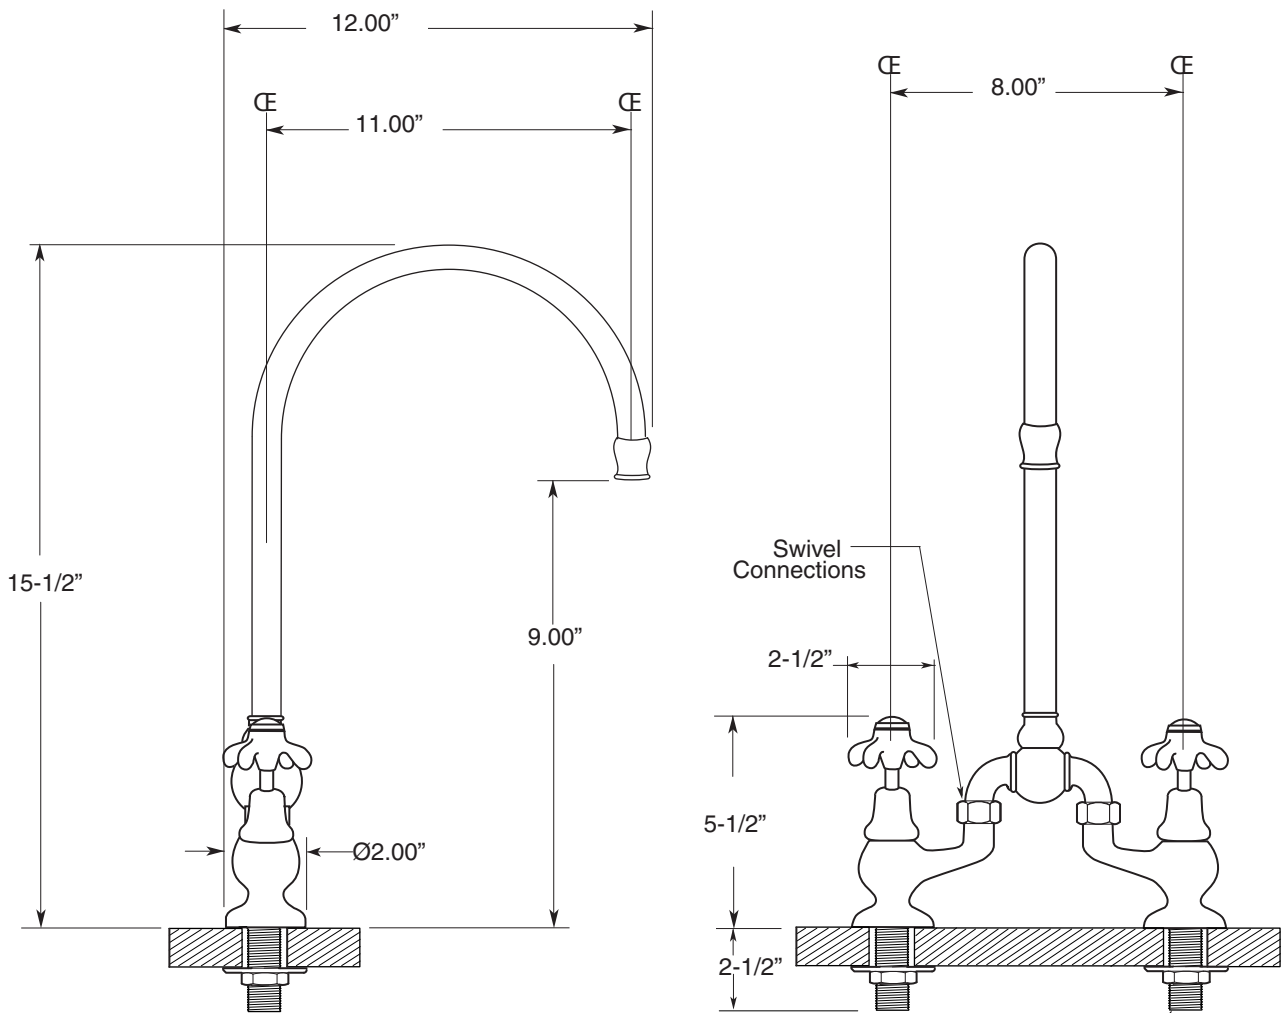

FEATURES:

- All brass construction.
- Kitchen aerator is limited to 1.75 GPM
- Concealed aerator requires special supplied removal key.
- Maximum deck thickness: 1-1/4"
- Replacement cartridge: 18.30.035 - cold / 18.30.036 - hot
- Available in all finishes. Warranty varies according to selection.

Bridge Kitchen or Bar Faucet
with High Arc Swivel Spout
(481) Drop Cross Handle

7.57481040

NOTE: Spout and valves install through 1-1/4" Diameter Holes

Connections are for 1/2" IPS
Flexible Supplies or 3/8" O.D.
Bull-Nose Risers

Note: Measurements are subject to change or cancellation. No responsibility is assumed for use of superseded or voided pages.