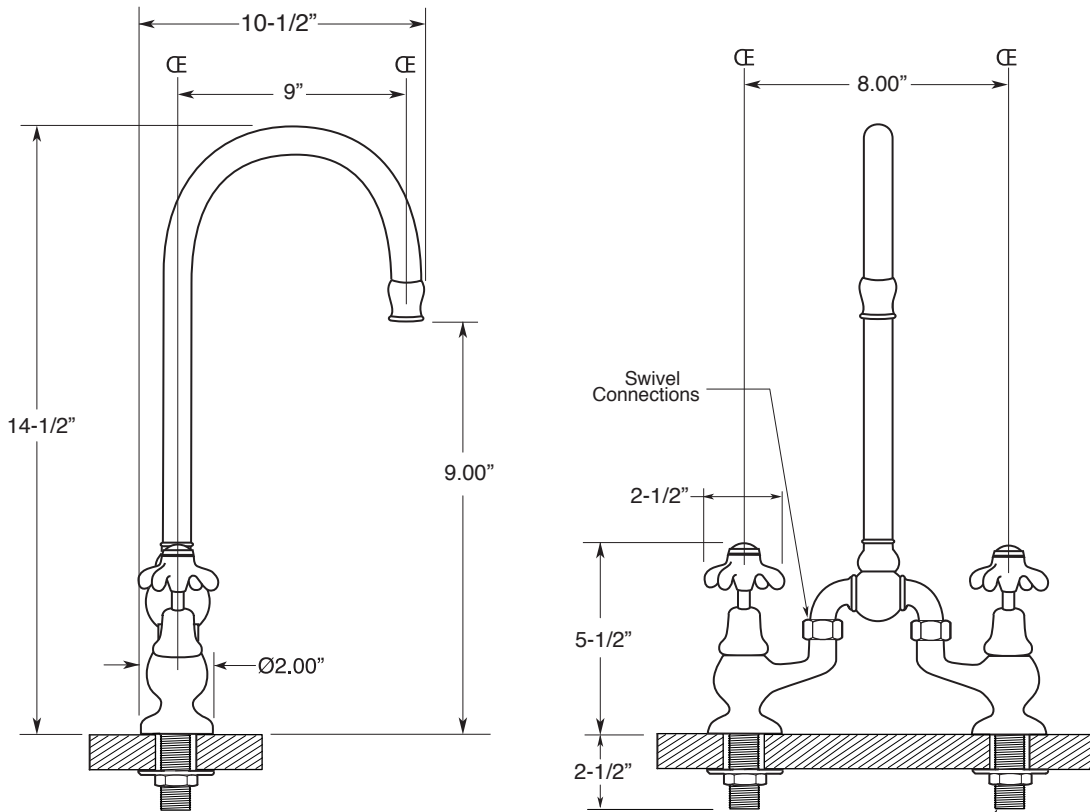

TechData

Specification

Sancerre

FEATURES:

- All brass construction.
- Kitchen aerator is limited to 2.2 GPM
- Concealed aerator requires special supplied removal key.
- Maximum deck thickness: 1-1/4"
- Replacement cartridge: 18.30.035 - cold / 18.30.036 - hot
- Available in all finishes. Warranty varies according to selection.
- Certified to meet or exceed the following codes and standards:
ASME A112.18.1/CSAB 125.1-2011

Bridge Kitchen or Bar Faucet
with Swivel Spout
(481) Drop Cross Handle

7.57481030

NOTE: Spout and valves install through 1-1/4" Diameter Holes

Connections are for 1/2" IPS
Flexible Supplies or 3/8" O.D.
Bull-Nose Risers

Note: Measurements are subject to change or cancellation. No responsibility is assumed for use of superseded or voided pages.