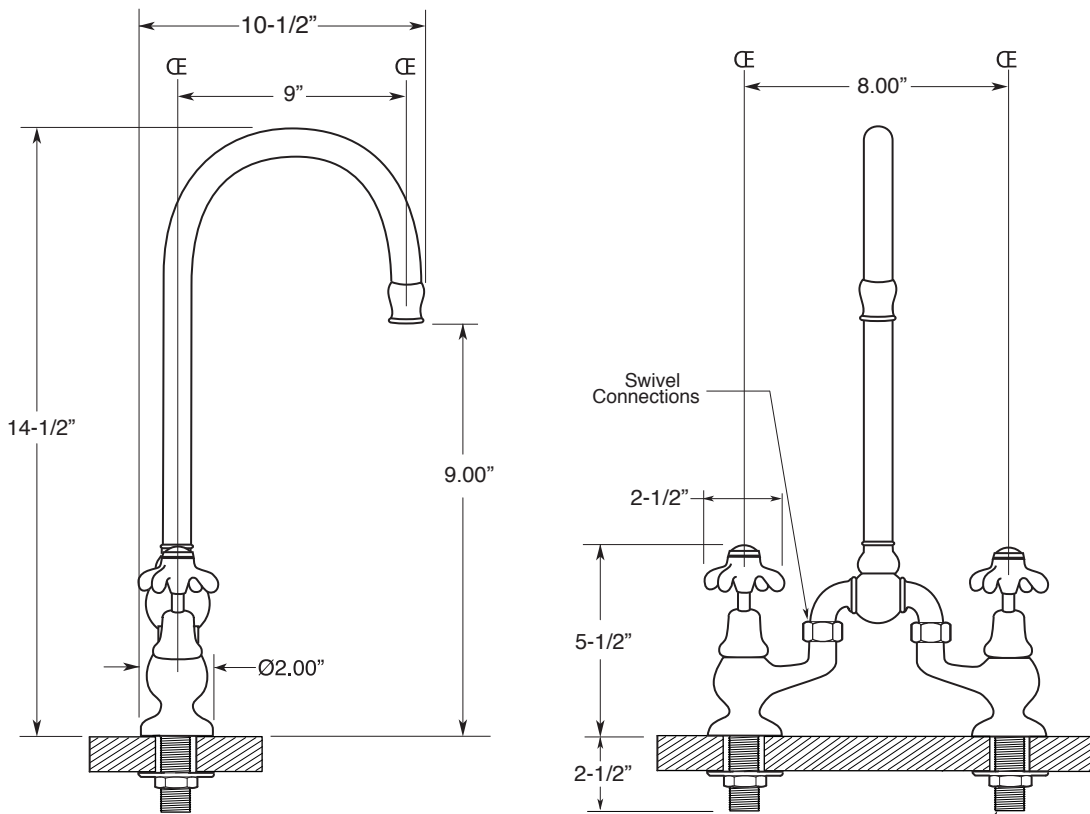

TechData Specification Sancerre

FEATURES:

- All brass construction.
- Kitchen aerator is limited to 1.75 GPM
- Concealed aerator requires special supplied removal key.
- Maximum deck thickness: 1-1/4"
- Replacement cartridge: 18.30.035 - cold / 18.30.036 - hot
- Available in all finishes. Warranty varies according to selection.

Bridge Kitchen or Bar Faucet
with Swivel Spout
(481) Drop Cross Handle

7.57481030

NOTE: Spout and valves install through 1-1/4" Diameter Holes

Connections are for 1/2" IPS
Flexible Supplies or 3/8" O.D.
Bull-Nose Risers

Note: Measurements are subject to change or cancellation. No responsibility is assumed for use of superseded or voided pages.