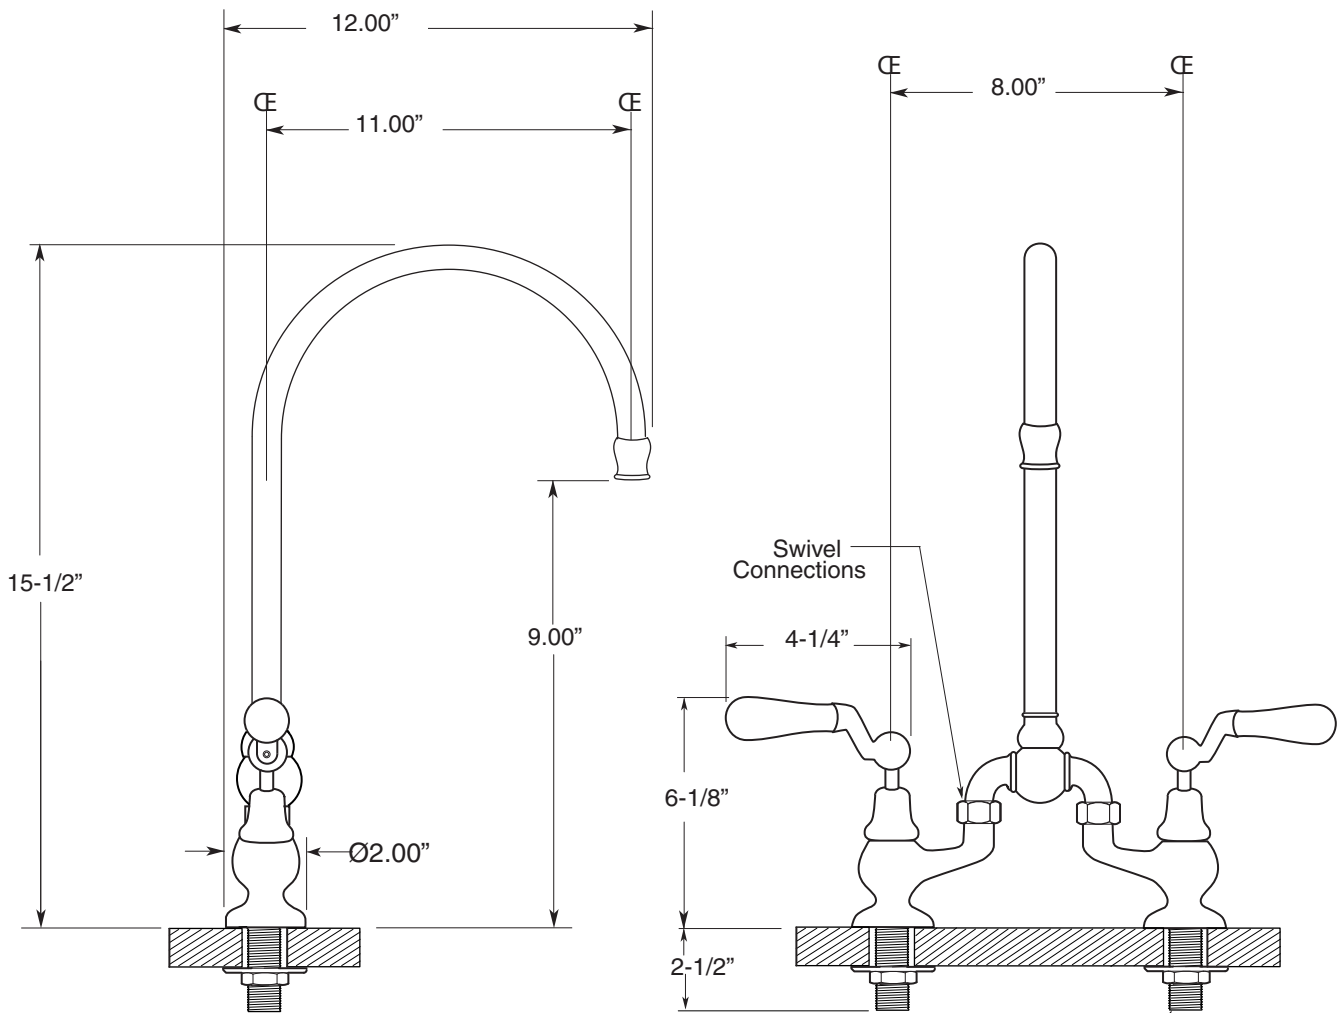

FEATURES:

- All brass construction.
- Kitchen aerator is limited to 1.75 GPM
- Concealed aerator requires special supplied removal key.
- Maximum deck thickness: 1-1/4"
- Replacement cartridge: 18.30.035 - cold / 18.30.036 - hot
- Available in all finishes. Warranty varies according to selection.

Bridge Kitchen or Bar Faucet
with High Arc Swivel Spout
(482) Offset Lever

7.57482040

NOTE: Spout and valves install through 1-1/4" Diameter Holes

Connections are for 1/2" IPS
Flexible Supplies or 3/8" O.D.
Bull-Nose Risers

Note: Measurements are subject to change or cancellation. No responsibility is assumed for use of superseded or voided pages.