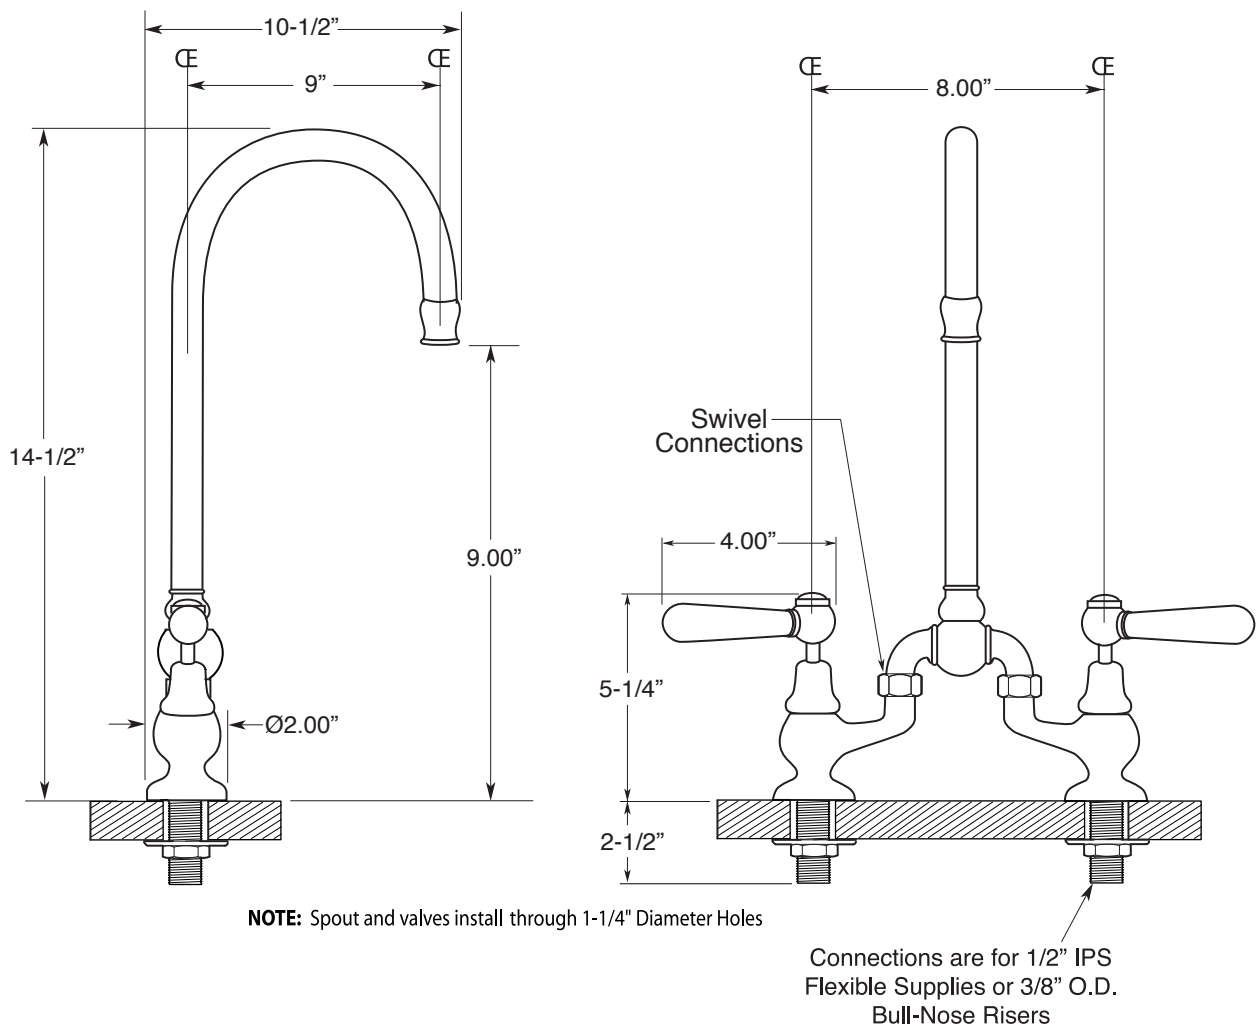

TechData Specification Sancerre

FEATURES:

- All brass construction.
- Kitchen aerator is limited to 1.75 GPM
- Concealed aerator requires special supplied removal key.
- Maximum deck thickness: 1-1/4"
- Replacement cartridge: 18.30.035 - cold / 18.30.036 - hot
- Available in all finishes. Warranty varies according to selection.

Bridge Kitchen or Bar
Faucet with Swivel Spout
(484) Straight Lever

7.57484030

Note: Measurements are subject to change or cancellation. No responsibility is assumed for use of superseded or voided pages.