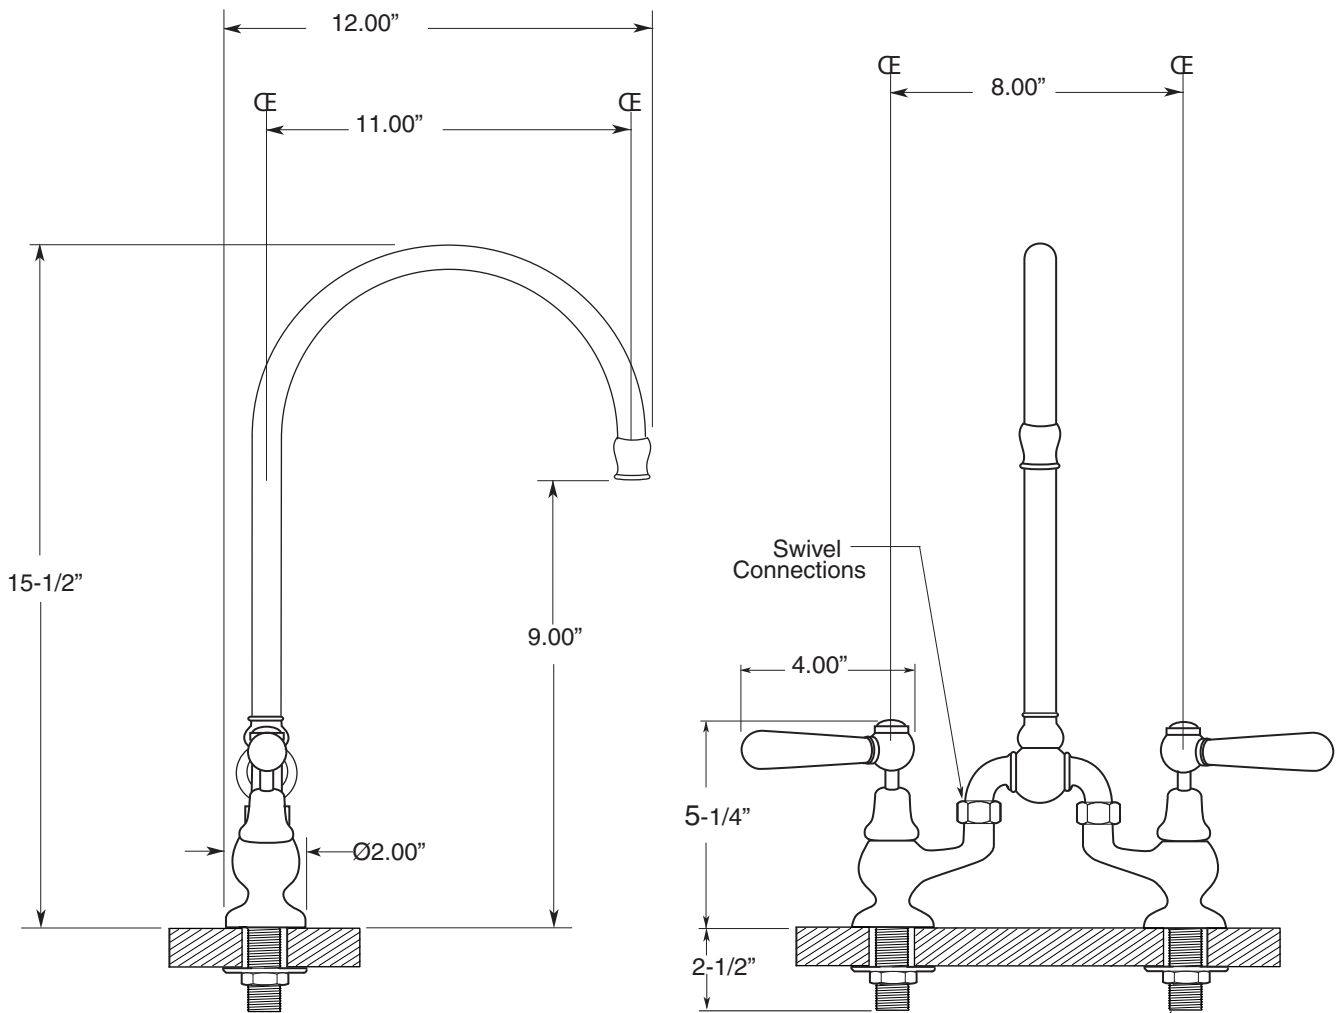

TechData

Specification

Sancerre

FEATURES:

- All brass construction.
- Kitchen aerator is limited to 2.2 GPM
- Concealed aerator requires special supplied removal key.
- Maximum deck thickness: 1-1/4"
- Replacement cartridge: 18.30.035 - cold / 18.30.036 - hot
- Available in all finishes. Warranty varies according to selection

Bridge Kitchen or Bar Faucet
with High Arc Swivel Spout
(484) Straight Lever
7.57484040

NOTE: Spout and valves install through 1-1/4" Diameter Holes

Connections are for 1/2" IPS
Flexible Supplies or 3/8" O.D.
Bull-Nose Risers

Note: Measurements are subject to change or cancellation. No responsibility is assumed for use of superseded or voided pages.