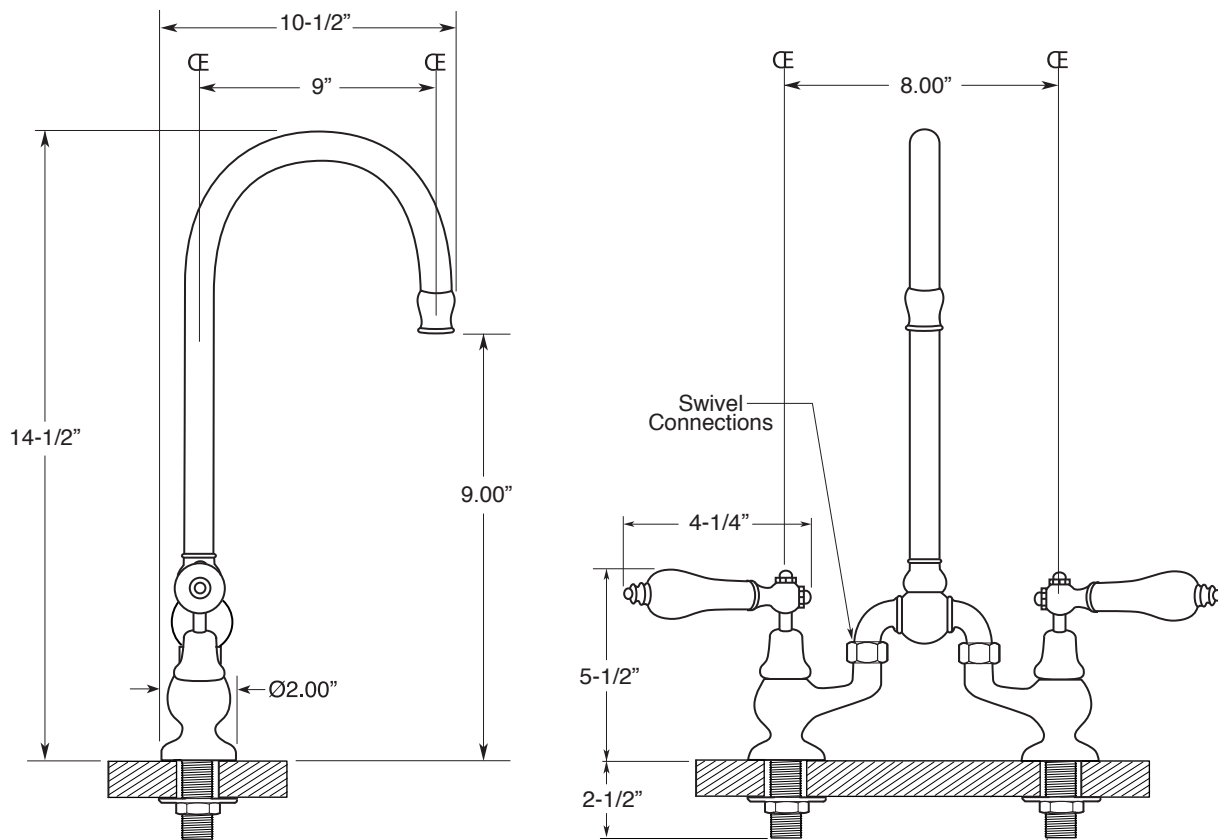

Sancerre

Bridge Kitchen or Bar
Faucet with Swivel Spout
(485) Offset Lever

FEATURES:

- All brass construction.
- Kitchen aerator is limited to 1.75 GPM
- Concealed aerator requires special supplied removal key.
- Maximum deck thickness: 1-1/4"
- Replacement cartridge: 18.30.035 - cold / 18.30.036 - hot
- Available in all finishes. Warranty varies according to selection.

7.57485030

NOTE: Spout and valves install through 1-1/4" Diameter Holes

Connections are for 1/2" IPS
Flexible Supplies or 3/8" O.D.
Bull-Nose Risers

Note: Measurements are subject to change or cancellation. No responsibility is assumed for use of superseded or voided pages.