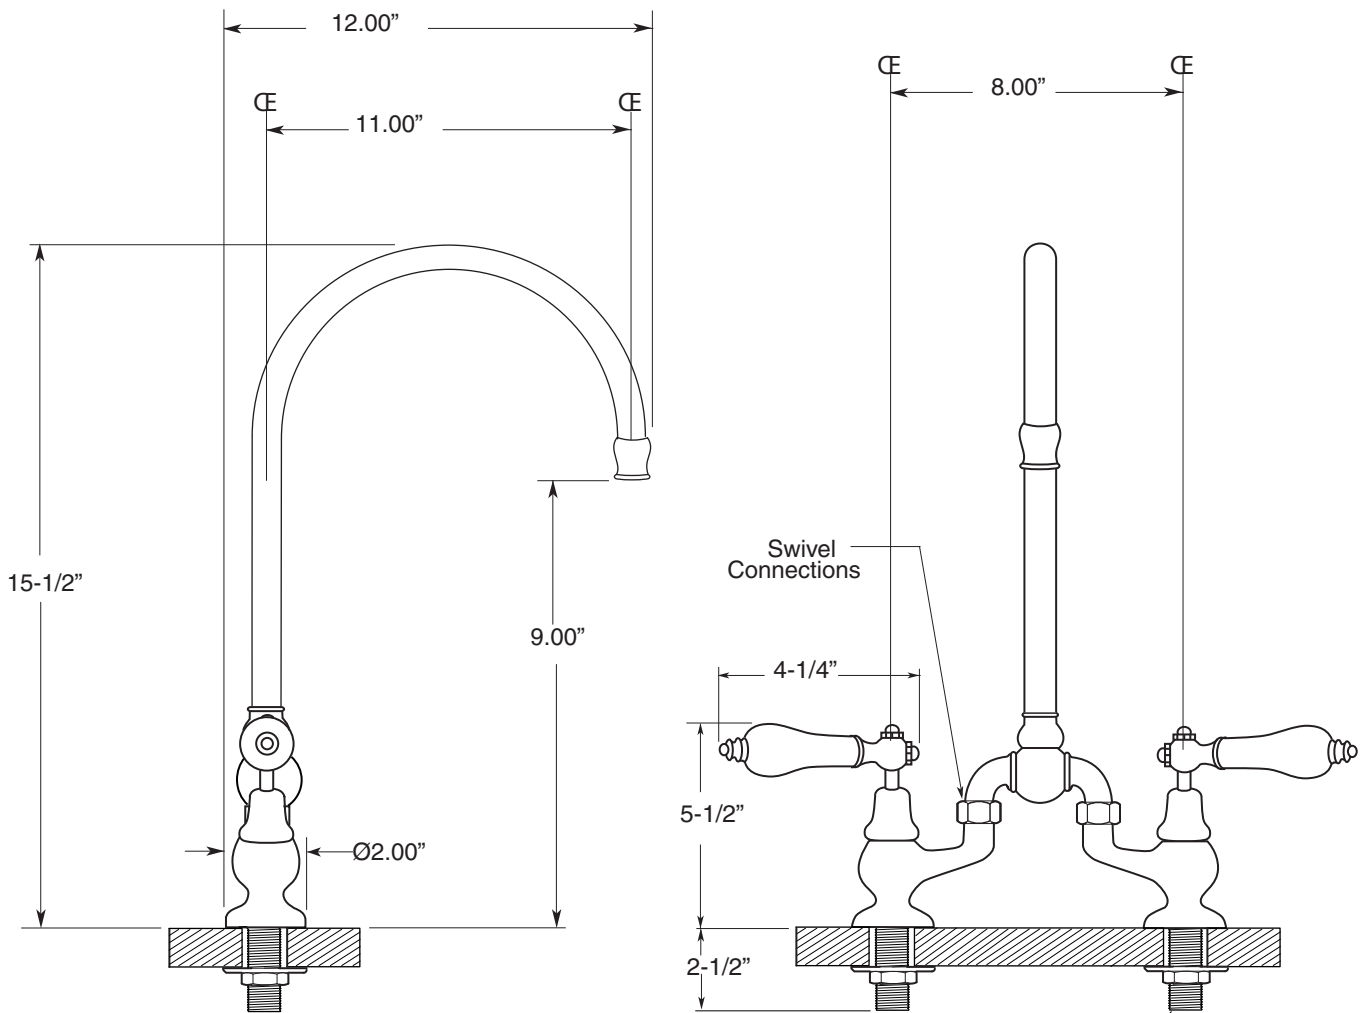

FEATURES:

- All brass construction.
- Kitchen aerator is limited to 1.75 GPM
- Concealed aerator requires special supplied removal key.
- Maximum deck thickness: 1-1/4"
- Replacement cartridge: 18.30.035 - cold / 18.30.036 - hot
- Available in all finishes. Warranty varies according to selection.

Bridge Kitchen or Bar Faucet
with High Arc Swivel Spout
(485) Porcelain Lever

7.57485040

NOTE: Spout and valves install through 1-1/4" Diameter Holes

Connections are for 1/2" IPS
Flexible Supplies or 3/8" O.D.
Bull-Nose Risers

Note: Measurements are subject to change or cancellation. No responsibility is assumed for use of superseded or voided pages.