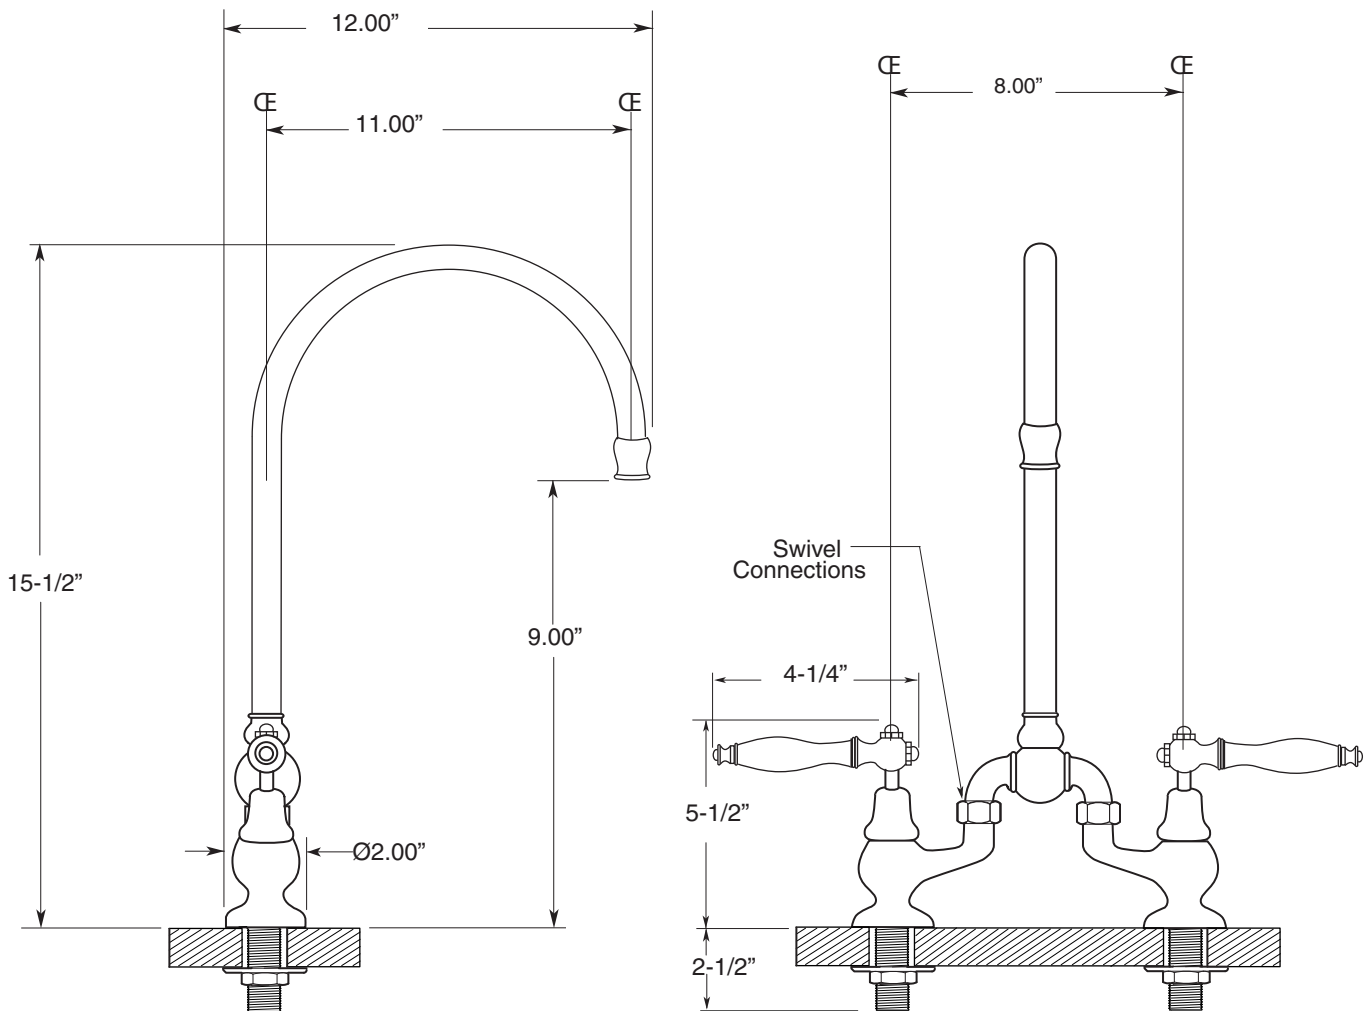

FEATURES:

- All brass construction.
- Kitchen aerator is limited to 1.75 GPM
- Concealed aerator requires special supplied removal key.
- Maximum deck thickness: 1-1/4"
- Replacement cartridge: 18.30.035 - cold / 18.30.036 - hot
- Available in all finishes. Warranty varies according to selection.

Bridge Kitchen or Bar Faucet
with High Arc Swivel Spout
(486) Porcelain lever

7.57486040

NOTE: Spout and valves install through 1-1/4" Diameter Holes

Connections are for 1/2" IPS
Flexible Supplies or 3/8" O.D.
Bull-Nose Risers

Note: Measurements are subject to change or cancellation. No responsibility is assumed for use of superseded or voided pages.