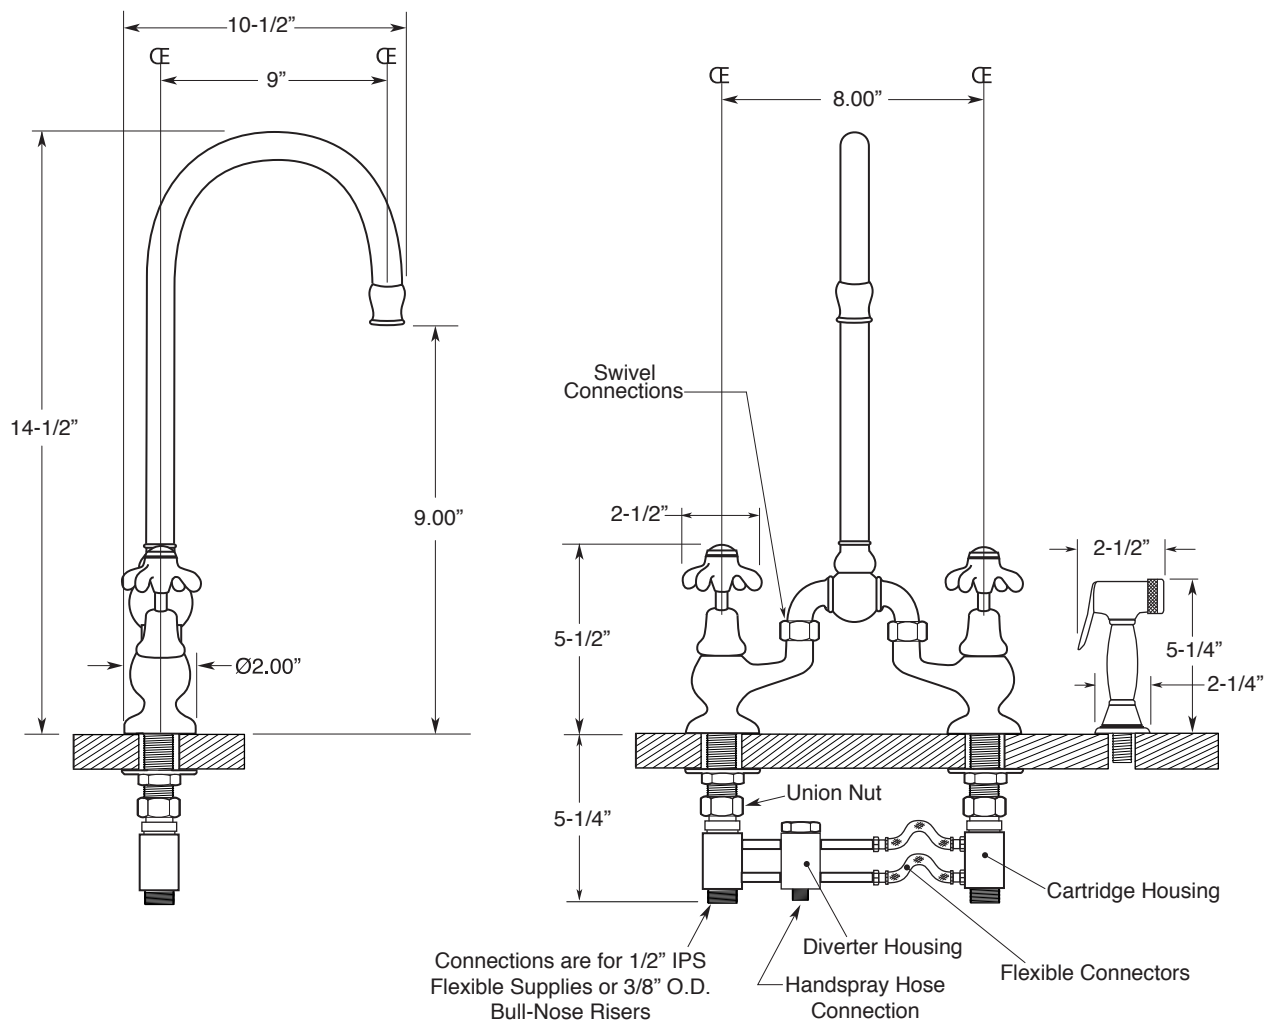

Sancerre

Bridge Kitchen Faucet
with Swivel Spout
and Handspray
(481) Drop Cross Handle

7.57481032

FEATURES:

- All brass construction.
- Kitchen aerator is limited to 2.2 GPM
- Concealed aerator requires special supplied removal key.
- Maximum deck thickness: 1-1/4"
- Replacement cartridge: 18.30.035 - cold / 18.30.036 - hot
- Available in all finishes. Warranty varies according to selection.
- Certified to meet or exceed the following codes and standards:
ASME A112.18.1/CSAB 125.1-2011

NOTE: Spout and valves install through 1-1/4" Diameter Holes

Note: Measurements are subject to change or cancellation. No responsibility is assumed for use of superseded or voided pages.