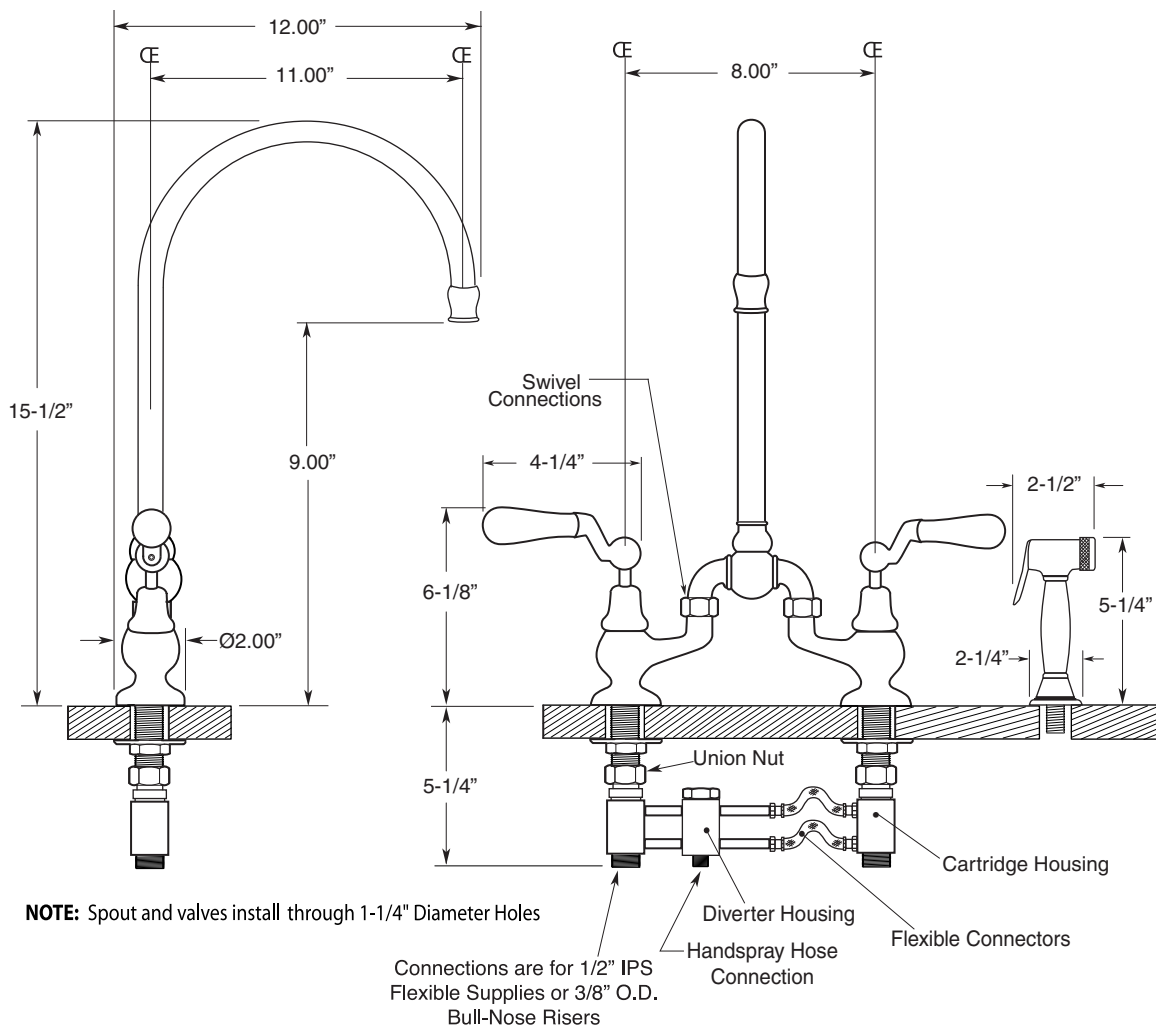

TechData Specification Sancerre

FEATURES:

- All brass construction.
- Kitchen aerator is limited to 2.2 GPM
- Concealed aerator requires special supplied removal key.
- Maximum deck thickness: 1-1/4"
- Replacement cartridge: 18.30.035 - cold / 18.30.036 - hot
- Available in all finishes. Warranty varies according to selection.
- Certified to meet or exceed the following codes and standards:
ASME A112.18.1/CSAB 125.1-2011

Bridge Kitchen Faucet
with High Arc Swivel Spout
and Handspray
(482) Offset Lever

7.57482042

Note: Measurements are subject to change or cancellation. No responsibility is assumed for use of superseded or voided pages.