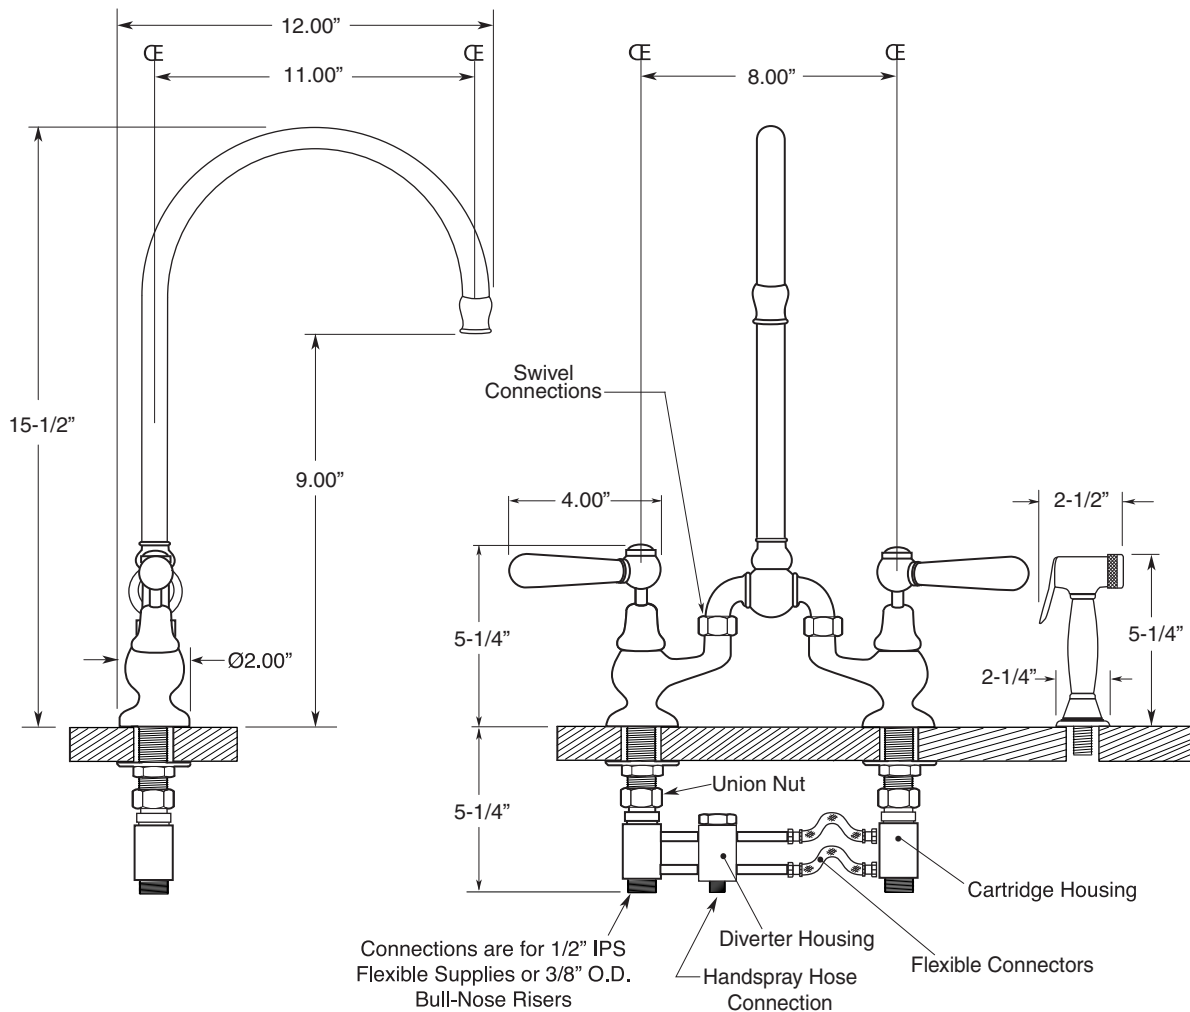

TechData Specification Sancerre

FEATURES:

- All brass construction.
- Kitchen aerator is limited to 2.2 GPM
- Concealed aerator requires special supplied removal key.
- Maximum deck thickness: 1-1/4"
- Replacement cartridge: 18.30.035 - cold / 18.30.036 - hot
- Available in all finishes. Warranty varies according to selection.
- Certified to meet or exceed the following codes and standards:
ASME A112.18.1/CSAB 125.1-2011

Bridge Kitchen Faucet
with High Arc Swivel Spout
and Handspray
(484) Straight Lever

7.57484042

NOTE: Spout and valves install through 1-1/4" Diameter Holes

Note: Measurements are subject to change or cancellation. No responsibility is assumed for use of superseded or voided pages.