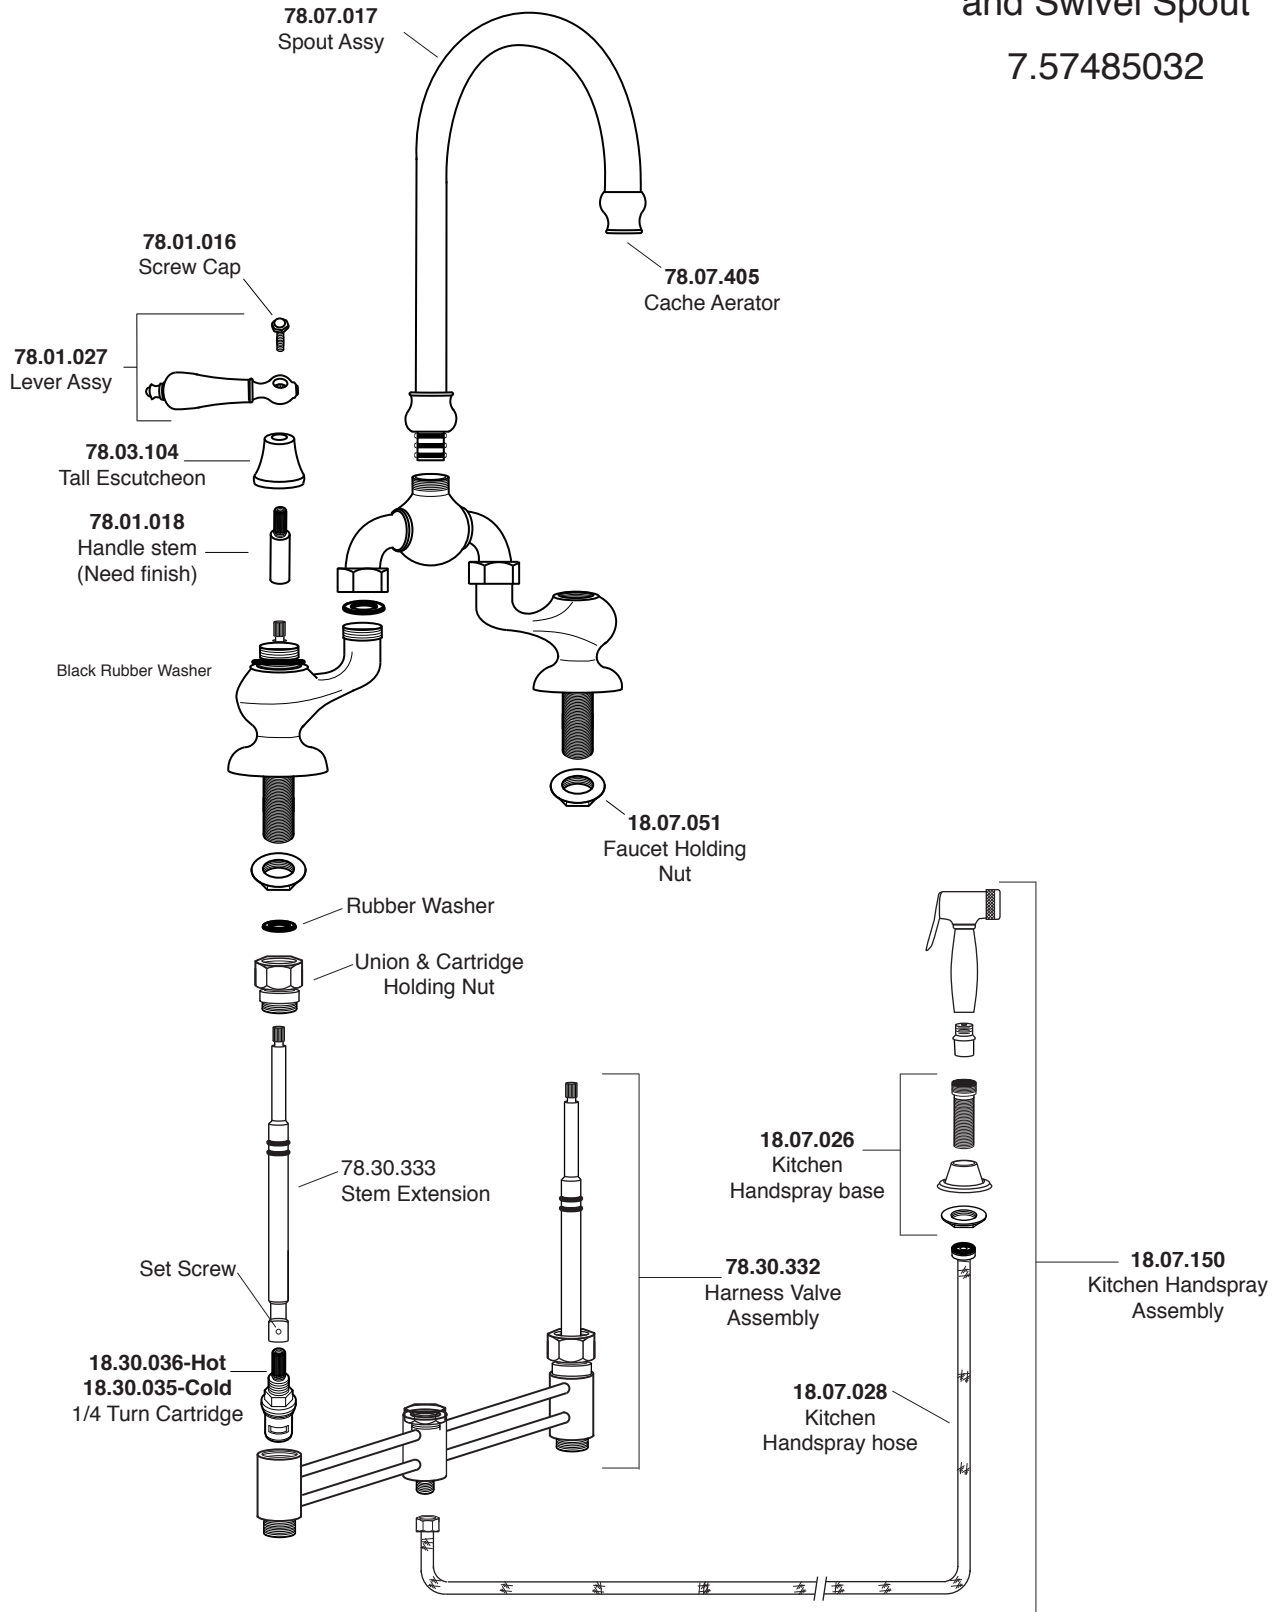

Parts List
Sancerre
Bridge Kitchen with Handspray
and Swivel Spout

7.57485032

Note: Measurements are subject to change or cancellation. No responsibility is assumed for use of superseded or voided pages.