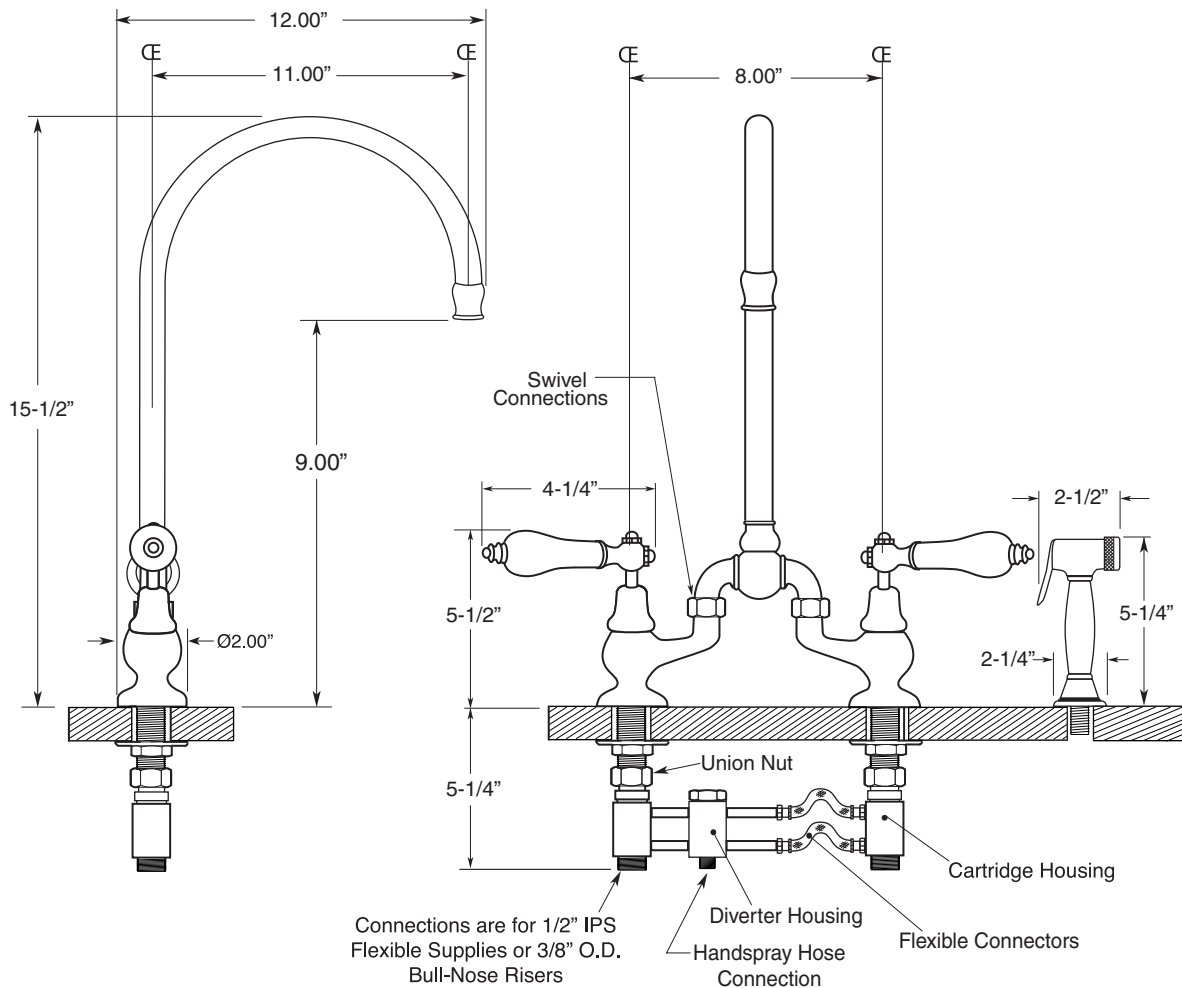

TechData

Specification

Sancerre

FEATURES:

- All brass construction.
- Kitchen aerator is limited to 2.2 GPM
- Concealed aerator requires special supplied removal key.
- Maximum deck thickness: 1-1/4"
- Replacement cartridge: 18.30.035 - cold / 18.30.036 - hot
- Available in all finishes. Warranty varies according to selection.
- Certified to meet or exceed the following codes and standards:
ASME A112.18.1/CSAB 125.1-2011

Bridge Kitchen Faucet
with High Arc Swivel Spout
and Handspray
(485) Porcelain Lever

7.57485042

NOTE: Spout and valves install through 1-1/4" Diameter Holes

Note: Measurements are subject to change or cancellation. No responsibility is assumed for use of superseded or voided pages.