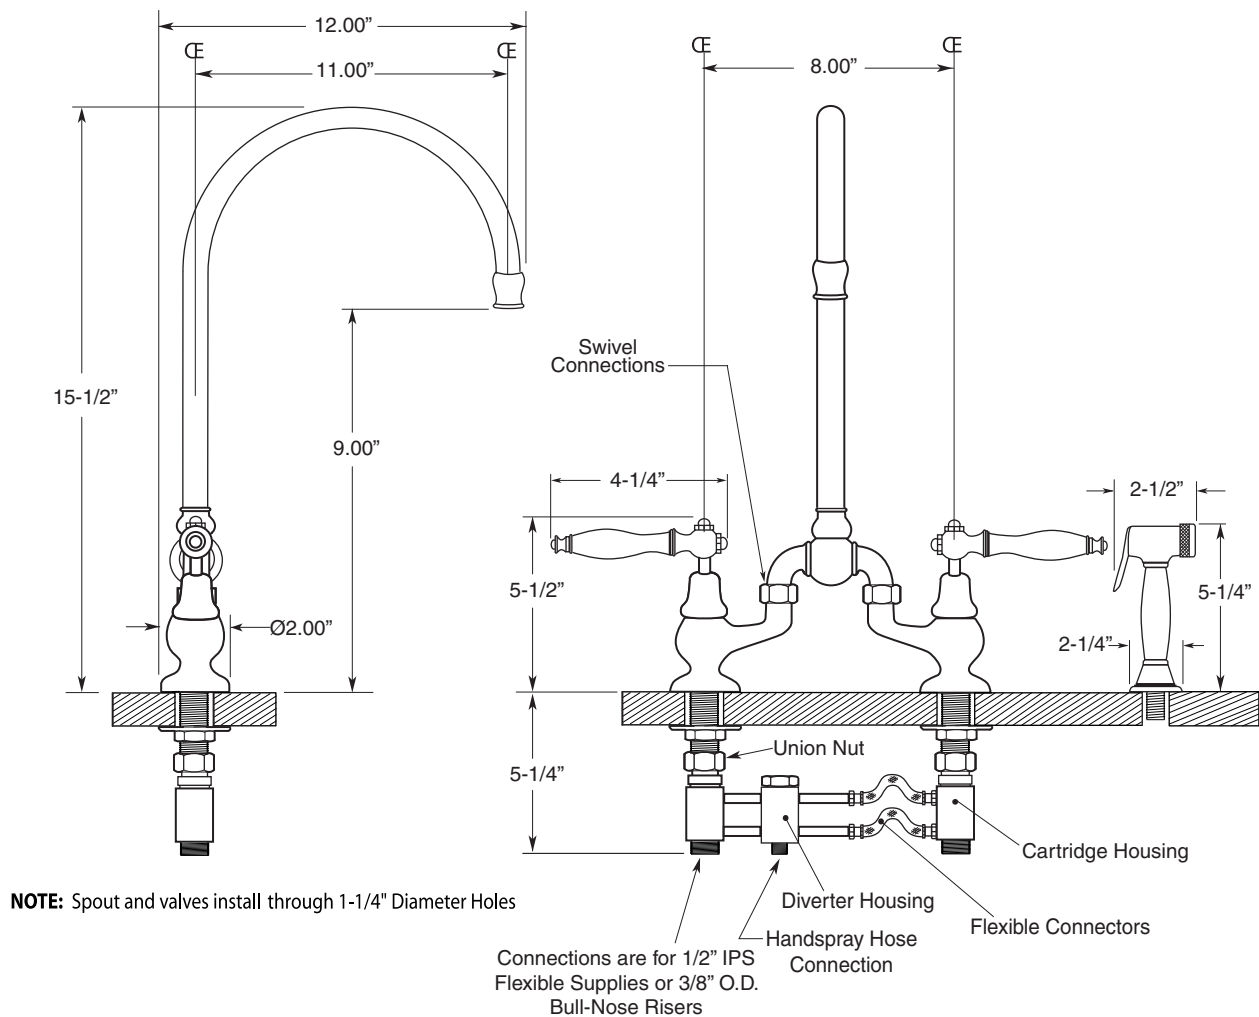

TechData

Specification

Sancerre

FEATURES:

- All brass construction.
- Kitchen aerator is limited to 2.2 GPM
- Concealed aerator requires special supplied removal key.
- Maximum deck thickness: 1-1/4"
- Replacement cartridge: 18.30.035 - cold / 18.30.036 - hot
- Available in all finishes. Warranty varies according to selection.
- Certified to meet or exceed the following codes and standards:
ASME A112.18.1/CSAB 125.1-2011

Bridge Kitchen Faucet
with High Arc Swivel Spout
and Handspray
(486) Finial Lever

7.57486042

Note: Measurements are subject to change or cancellation. No responsibility is assumed for use of superseded or voided pages.